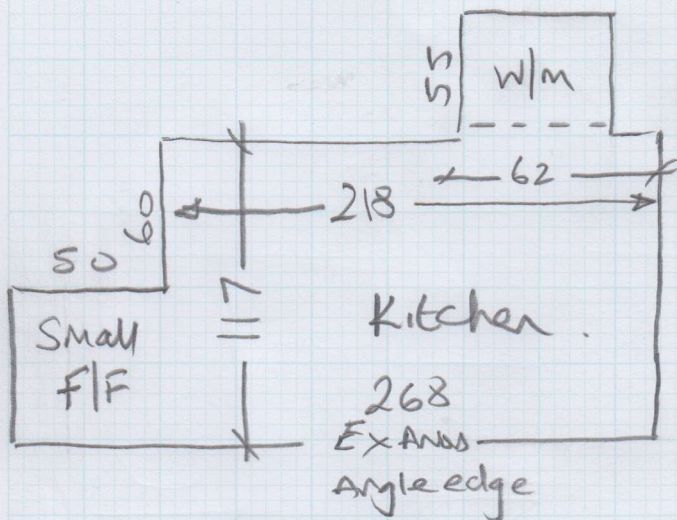

Designatex - Chalk White OAK (214)

mrcarpet
DESIGN & FITTING

Job No: P27422
Name: HDWE
Address: 3 Charles Fowler
Howse
Tel: (0)1
Sheet: 01

Kitchen 130 x 300 = 3.90m²

BATH 285 x 200 = 5.70m²

9.60m²

Concrete floors
Lay over EX vinyl's