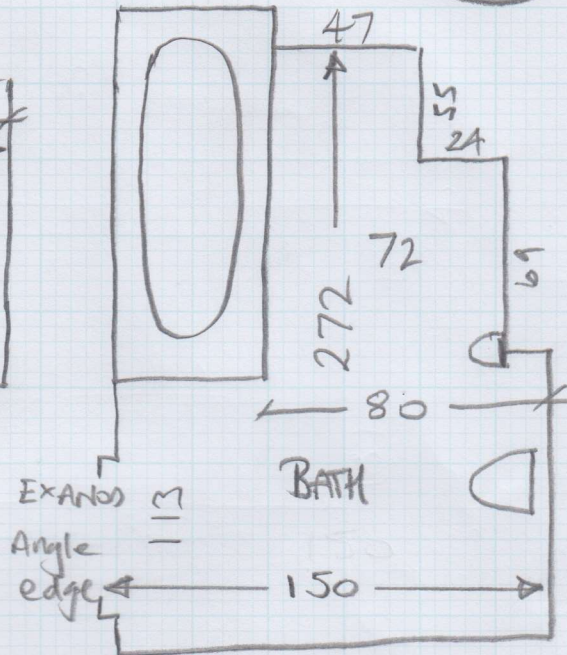

Designatex - Chalk White OAK (214)

mrcarpet
DESIGN & FITTING

Job No: P27422
Name: HDWE
Address: 3 Charles Fowler
Howse
Tel: (0)1
Sheet: 01

Kitchen 130 x 300 = 3.90m²

BATH 285 x 200 = 5.70m²

9.60m²

Concrete floors
Lay over EX vinyl's

*NGEE TO DELIVER
VINYL TO FITTERS 12/12(PM)

~~W/M will need to be unplumbed if vinyl to go under
currently it looks like it does, but difficult to tell~~

Fit Vinyl
*Fit VINYL UNDER FRONT OF WASHING
MACHINE ONLY.