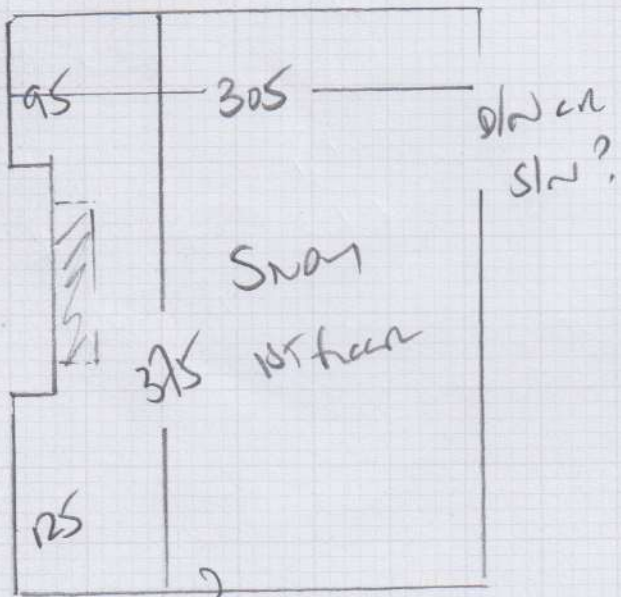

mrcarpet  
 Job No: P2743  
 Name: WHITE  
 Address: 83 DISKALI ROAD  
 SINGAPORE 204  
 Sheet: 1 of 1

Luxury PU foam

Bedroom  
Tiverland  
Colour Tiv 902  
 320 x 400 12.80m<sup>2</sup>

Study / Treatment Room  
Tiverland  
Colour Tiv 914  
 320 x 400 12.80m<sup>2</sup>

Alloy floor