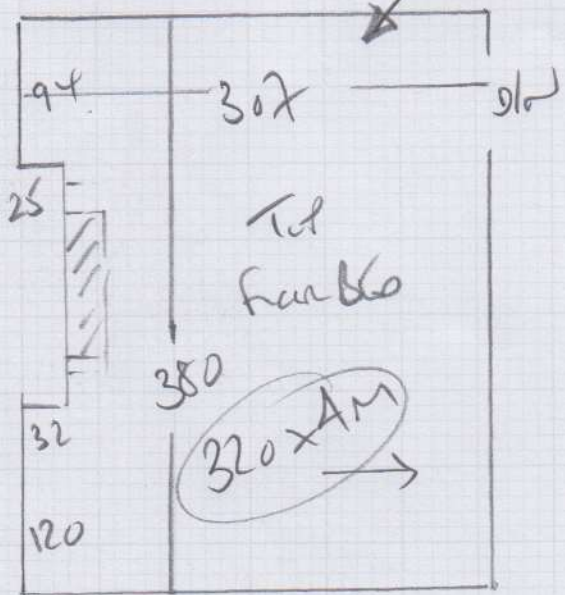

mrcarpet  
 Job No: P2743  
 Name: WHITE  
 Address: 83 DISKALI ROAD  
 SINGAPORE 204  
 Sheet: 1 of 1

Luxury PU foam

Bedroom  
Tiverland  
Colour Tiv 902  
 320 x 400 12.80m<sup>2</sup>

Study / Treatment Room  
Tiverland  
Colour Tiv 914  
 320 x 400 12.80m<sup>2</sup>

Alloy floor