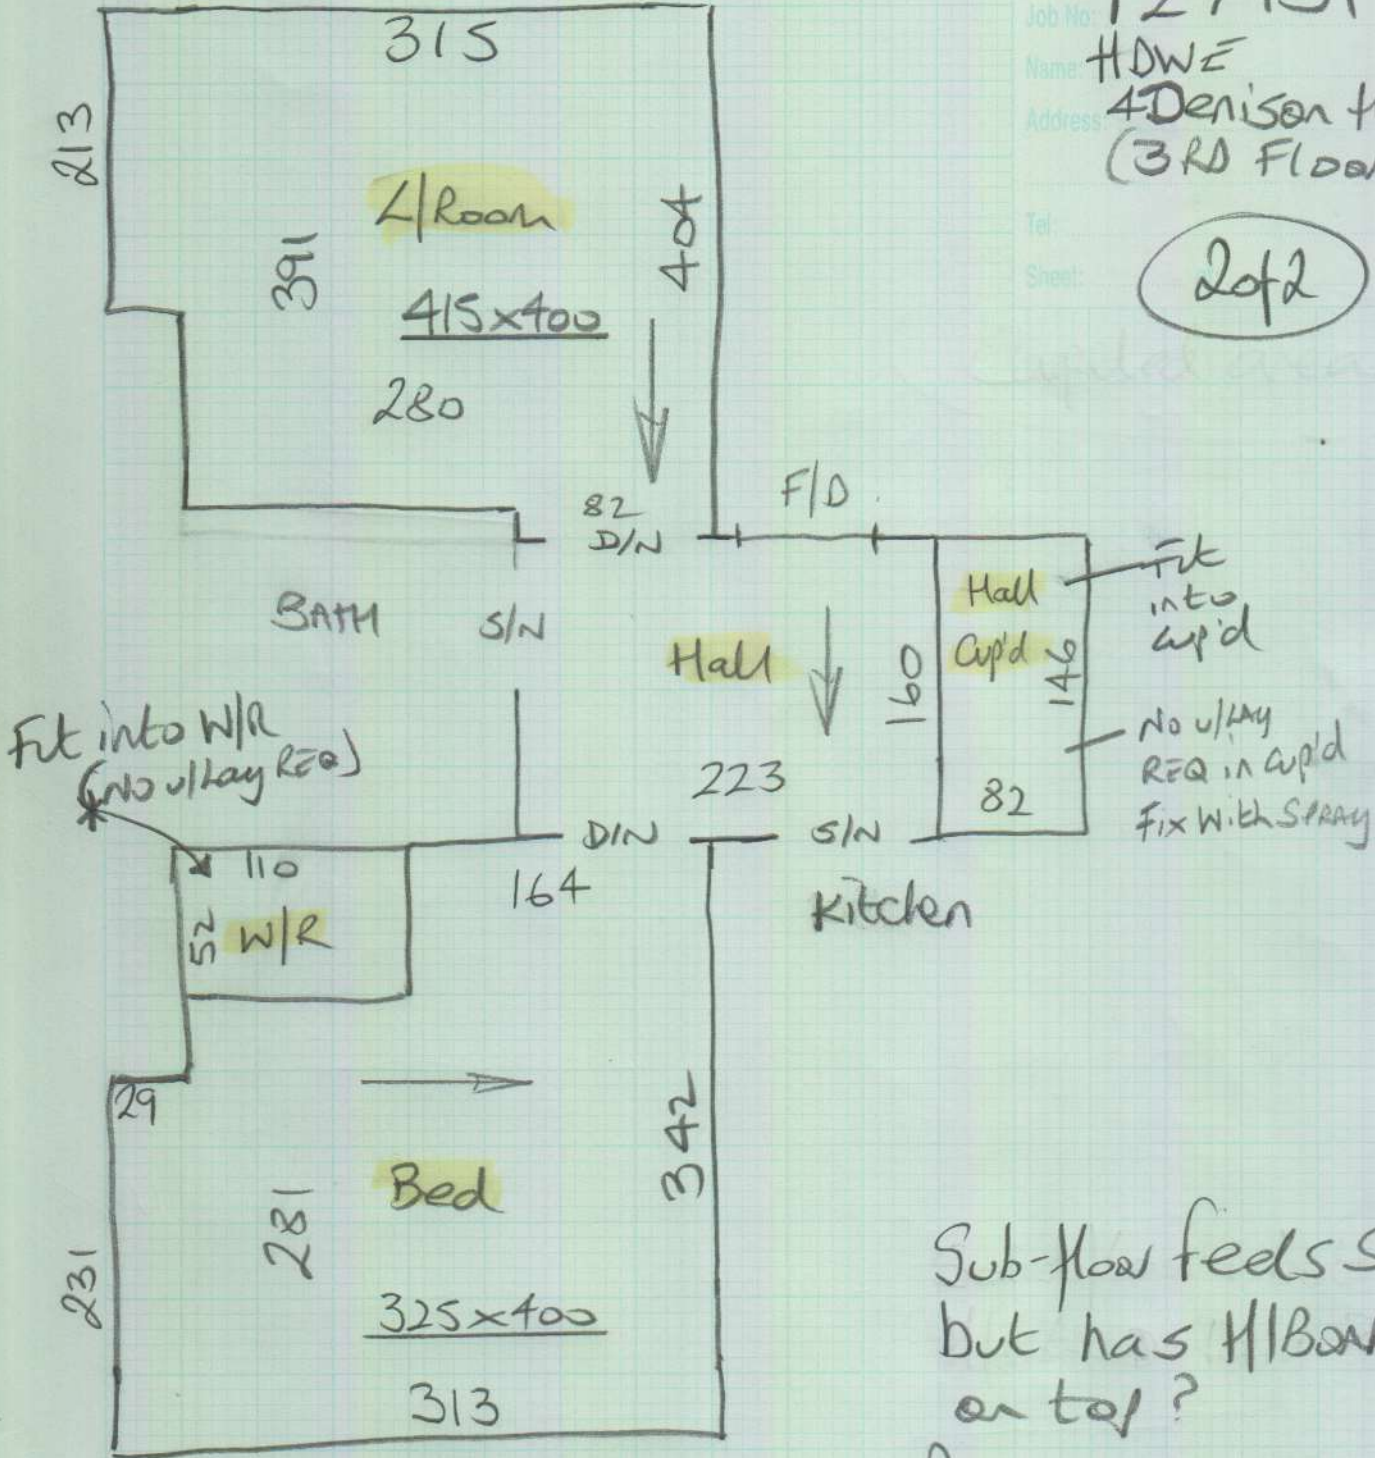

mrcarpet
 P27431
 Job No:
 Name: Howard de Walden
 Address: 4 Denison House
 (3rd floor)
 Tel:
 Sheet: 1 of 2

Silk Touch

Col. SLK-335

Living Room	415 x 400
Bedroom (inc w/r)	325 x 400
Cut Plan	170 x 400
	<u>910 x 400</u>
	= <u>36.40m²</u>

$v/Lay = 28m^2$

* Must leave flat & Common parts clean & tidy on completion

Keys from Basement office
 23 Queen Anne St
 W1G 9DL

* Grant fitting new vinyl in Kitchen & bath on 7/12

P27431

Job No:

Name:

HOWE

Address:

4 Denison Hse
(3RD Floor)

Tel:

Sheet:

2 of 2

Sub-floor feeds Solid but has H/BORNS kid on top?

Re-use ex s/e
Replace felt u/kay with pu
Fit New ANAS BALS. Form empty.

* 3rd floor flat.