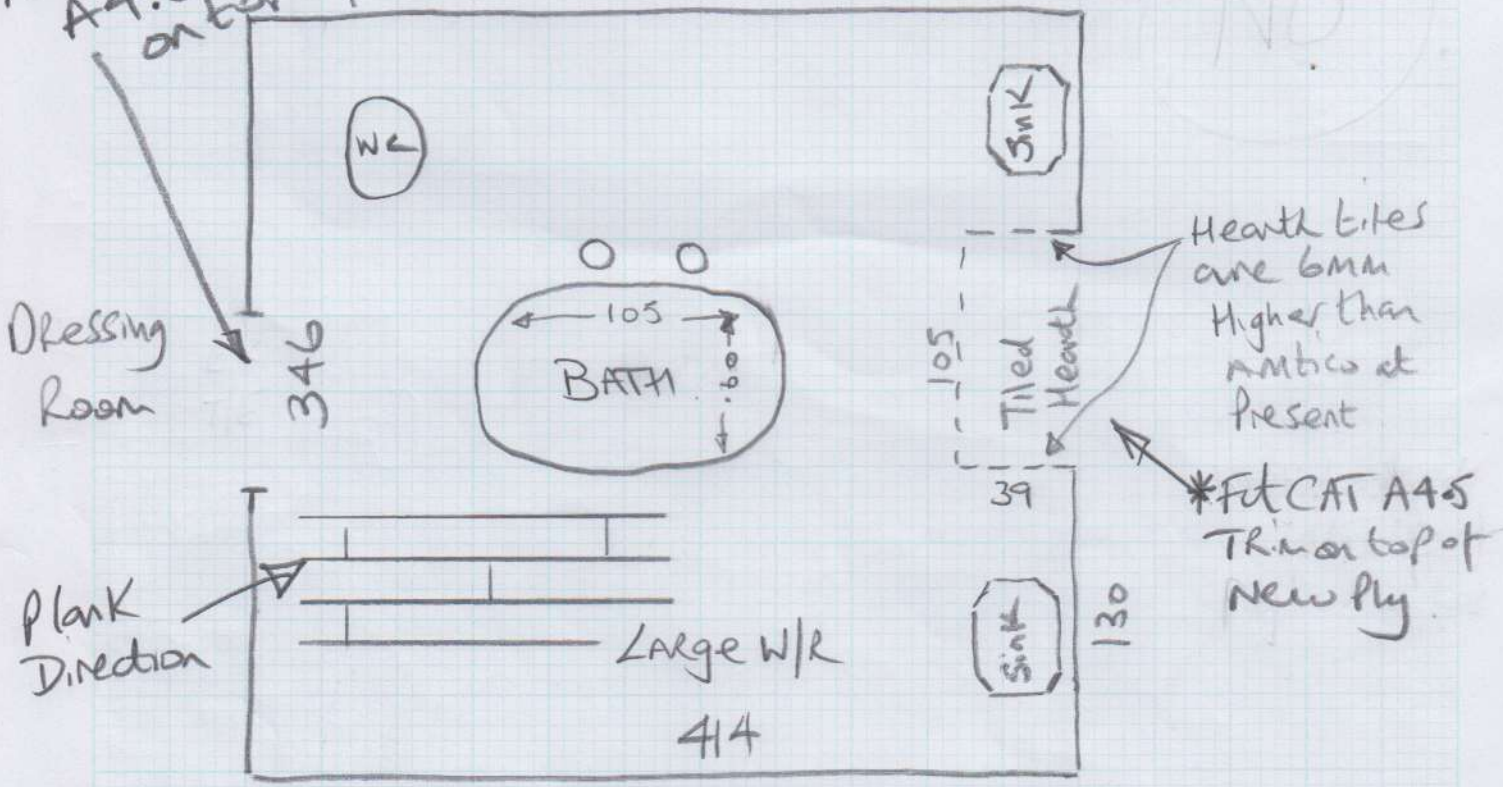

Large W/robe to move  
 \* Call shop if you need help moving it.

P27442

Job No: Paultan  
 Name:

Address:

Tel:

Sheet:

1 of 1

NO

Fit CAT AA.5 TRIM on top of Ply

Ex Antico tiles laid over Builders Plywood  
 Take up ex vinyl tiles & lay new 6mm Ply over top & apply feather finish

Knight Tile - K1105  
White Painted OAK  
 5 Boxes

$414 \times 346 = 14.32m^2$

$39 \times 105 = 0.40$

$60 \times 105 = 0.63$

1329

+5% waste = 0.67

1395 m

5 Boxes @ 384m<sup>2</sup> = 16.70m<sup>2</sup>