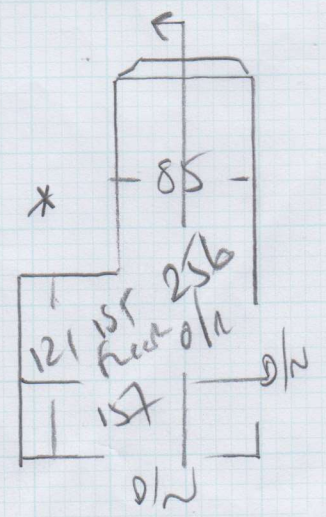

Job No: P27056  
 Name: HUMPHREY-EVANS  
 Address: 13 WEISS ROAD  
 SWIS 104  
 Tel:  
 Sheet: **2 of 2**

ST FUGA  
 + M22  
 LANSK  
 M22  
 609/22

COIL MAT for entrance lobby  
 175 x 96cm WIDE

Hall Rug: 140 x 80  
 Bond all Rand  
 with Cotton tape