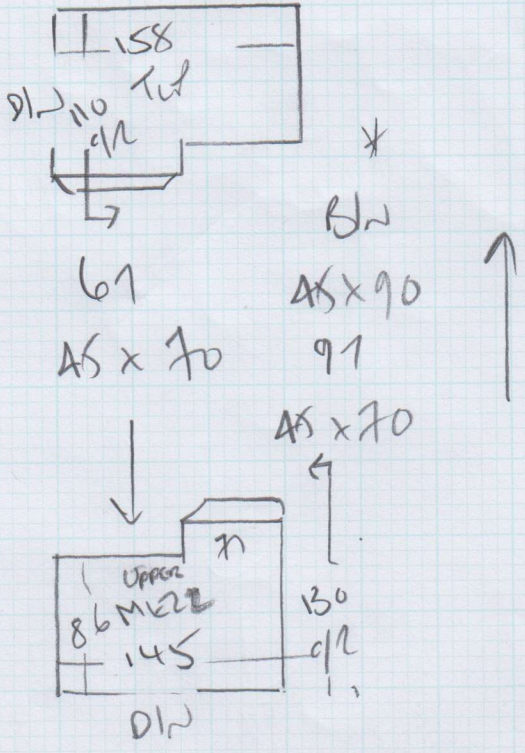

Job No: P27056  
 Name: HUMPHREY-EVANS  
 Address: 13 WEISS ROAD  
 SWIS 104  
 Tel:  
 Sheet: **2 of 2**

ST FUGA  
 + M22  
 LANSK  
 M22  
 609/22

COIL MAT for entrance lobby  
 175 x 96cm WIDE

Hall Rug: 140 x 80  
 Bond all Rand  
 with Cotton tape