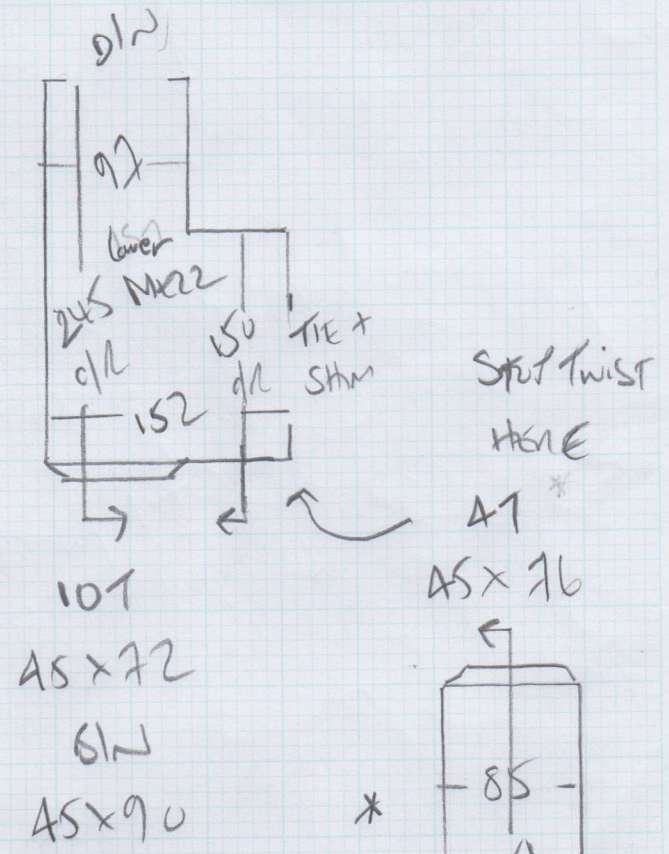

Job No: P27056  
 Name: HUMPHREY-EVANS  
 Address: 13 WEISS ROAD  
 SWIS 104  
 Tel:  
 Sheet: **2 of 2**

ST FUGA  
 + M22  
 LANSK  
 M22  
 609/22

COIL MAT for entrance lobby  
 175 x 96cm WIDE

Hall Rug: 140 x 80  
 Bond all Rand  
 with Cotton tape