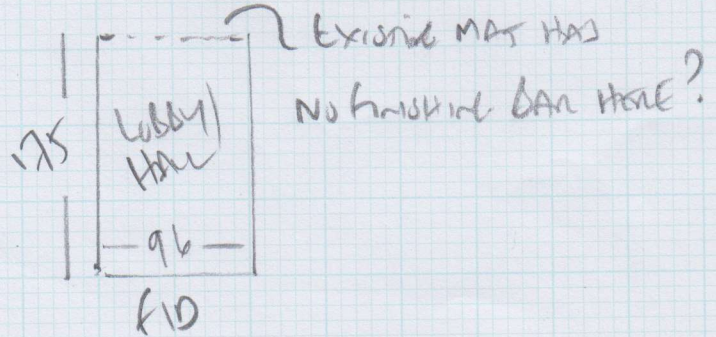

Job No: P27056  
 Name: HUMPHREY-EVANS  
 Address: 13 WEISS ROAD  
 SWIS 104  
 Tel:  
 Sheet: **2 of 2**

ST FUGA  
 + M22  
 LANSK  
 M22  
 609/22

COIL MAT for entrance lobby  
 175 x 96cm WIDE

Hall Rug: 140 x 80  
 Bond all Rand  
 with Cotton tape