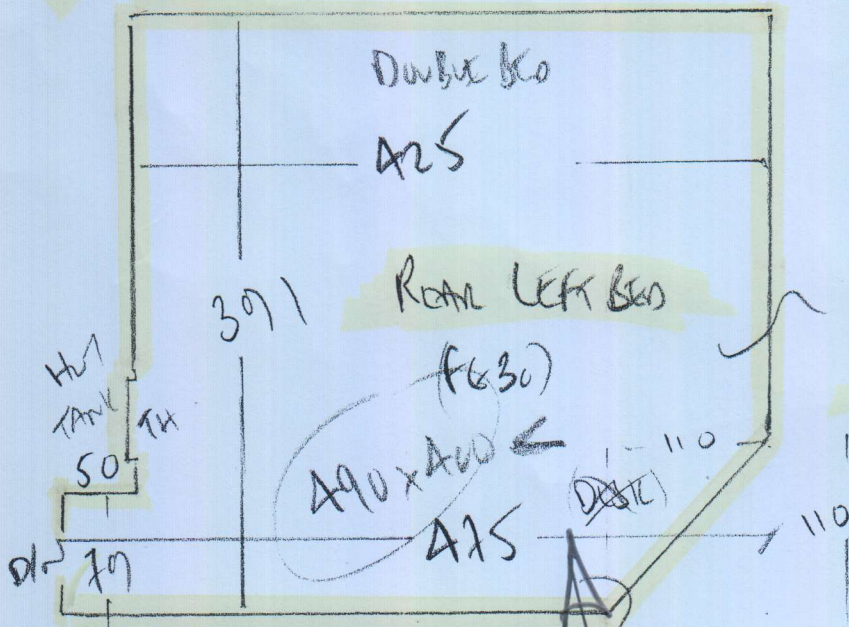

EMPTY ROBE
EMPTY UNIT
360 FRAME ONLY

P27227
Moon
61 Subnook Road
SW12 81Q

1 of 1

UPPER LANCE LOD
FURNITURE (RATTAN)
ON RUBBER + SKD

CASUAL CHAIR BENCH W/GO HERE
ADVISED TO USE KEYHOLE MAT !!

~~UPPER LODGE~~
~~(SIMPLY RATTAN)~~
~~ON RUBBER + SKD~~

~~300mm x 200mm~~
~~1500 x 2000mm~~

~~2000mm x 2000mm?~~

~~2000mm x 2000mm~~
~~1500mm x 2000mm~~

* Lulworth
Col LW-39

4.90 x 4.00m