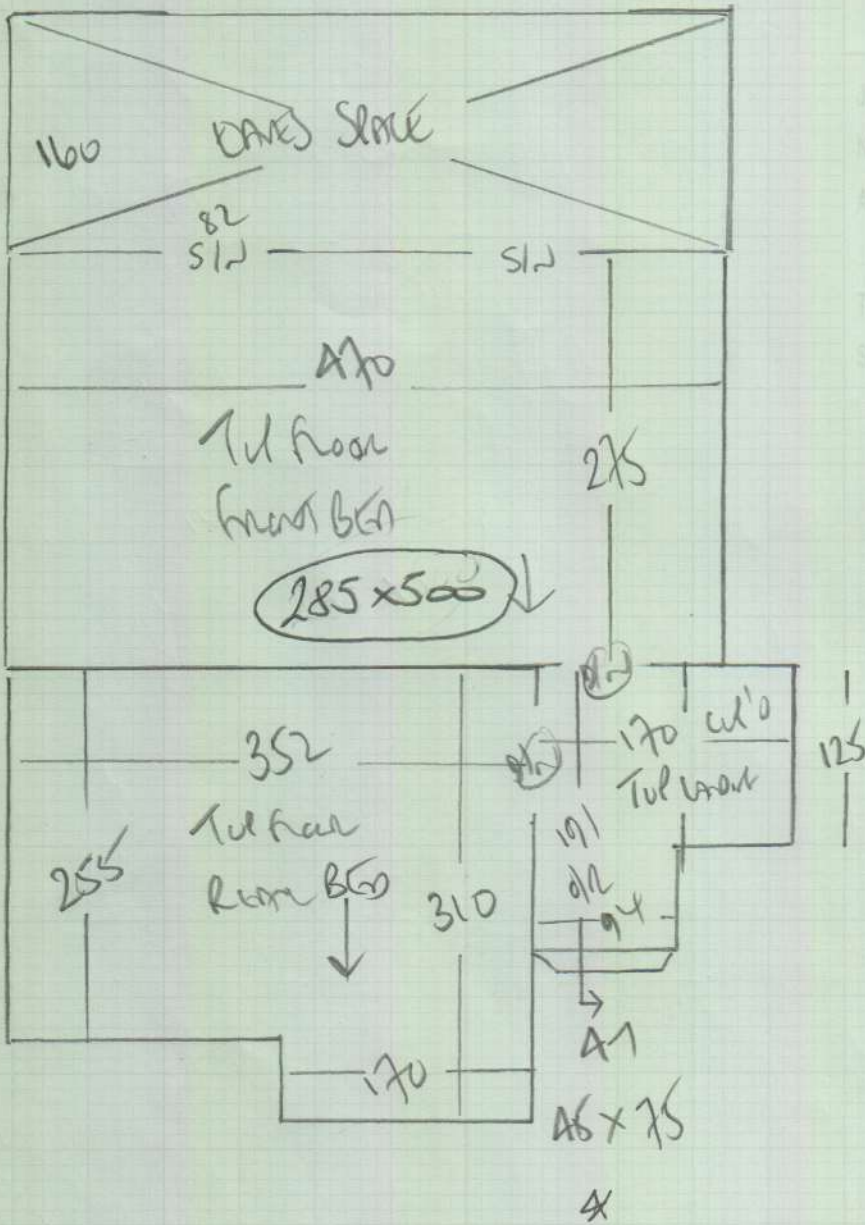

mrcarpet

Job No: P27245
Name: Agbaba
Address:
Tel:
Sheet: (1 of 5)

Boume TWIST
Col. Bou-27

Top floor bed 285x500
Cut Plan ① 570x500
Cut Plan ② 480x500
Cut Plan ③ 665x500
Cut Plan ④ 500x500
2500x500
= 125m²

③

mrcarpets

Job No: P27245
 Name: AGBABA
 Address: 9 NILE STREET
 SULE KATTA

Tel:
 Sheet: (2 of 5)

④

Job No: P22245
 Name: AGGAGA
 Address: 9 N Main St
 Tel: SW66NH
 Sheet: **3 of 5**

Job No P27245
Name AGGABA
Address 9 NIMAN STREET

Tel SW6 6NH

Sheet **4 of 5**

mrcarpets

Job No: P27245
 Name: Agbaba
 Address:
 Tel:
 Sheet: 5 of 5