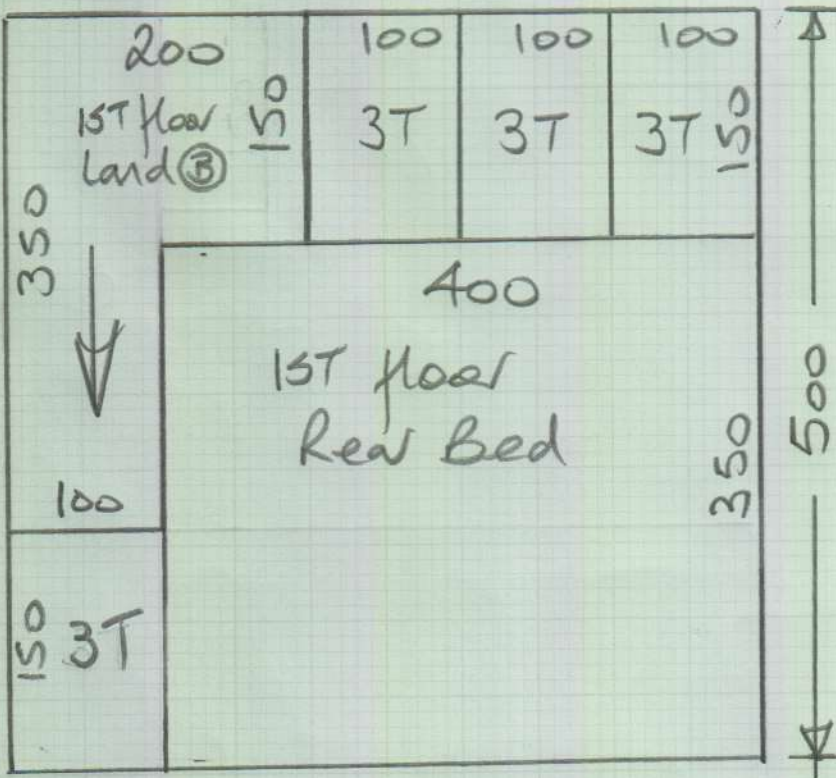

mrcarpet

Job No: P27245
Name: Agbaba
Address:
Tel:
Sheet: (1 of 5)

Boume TWIST
Col. Bou-27

Top floor bed 285x500
Cut Plan ① 570x500
Cut Plan ② 480x500
Cut Plan ③ 665x500
Cut Plan ④ 500x500
2500x500
= 125m²

③

mrcarpets

Job No: P27245
 Name: AGBABA
 Address: 9 NILE STREET
 SULE KATTA

Tel:
 Sheet: (2 of 5)

④

Job No: P22245
 Name: AGGAGA
 Address: 9 N Main St
 Tel: SW66NH
 Sheet: **3 of 5**

Job No P27245
Name AGGABA
Address 9 NIMAN STREET