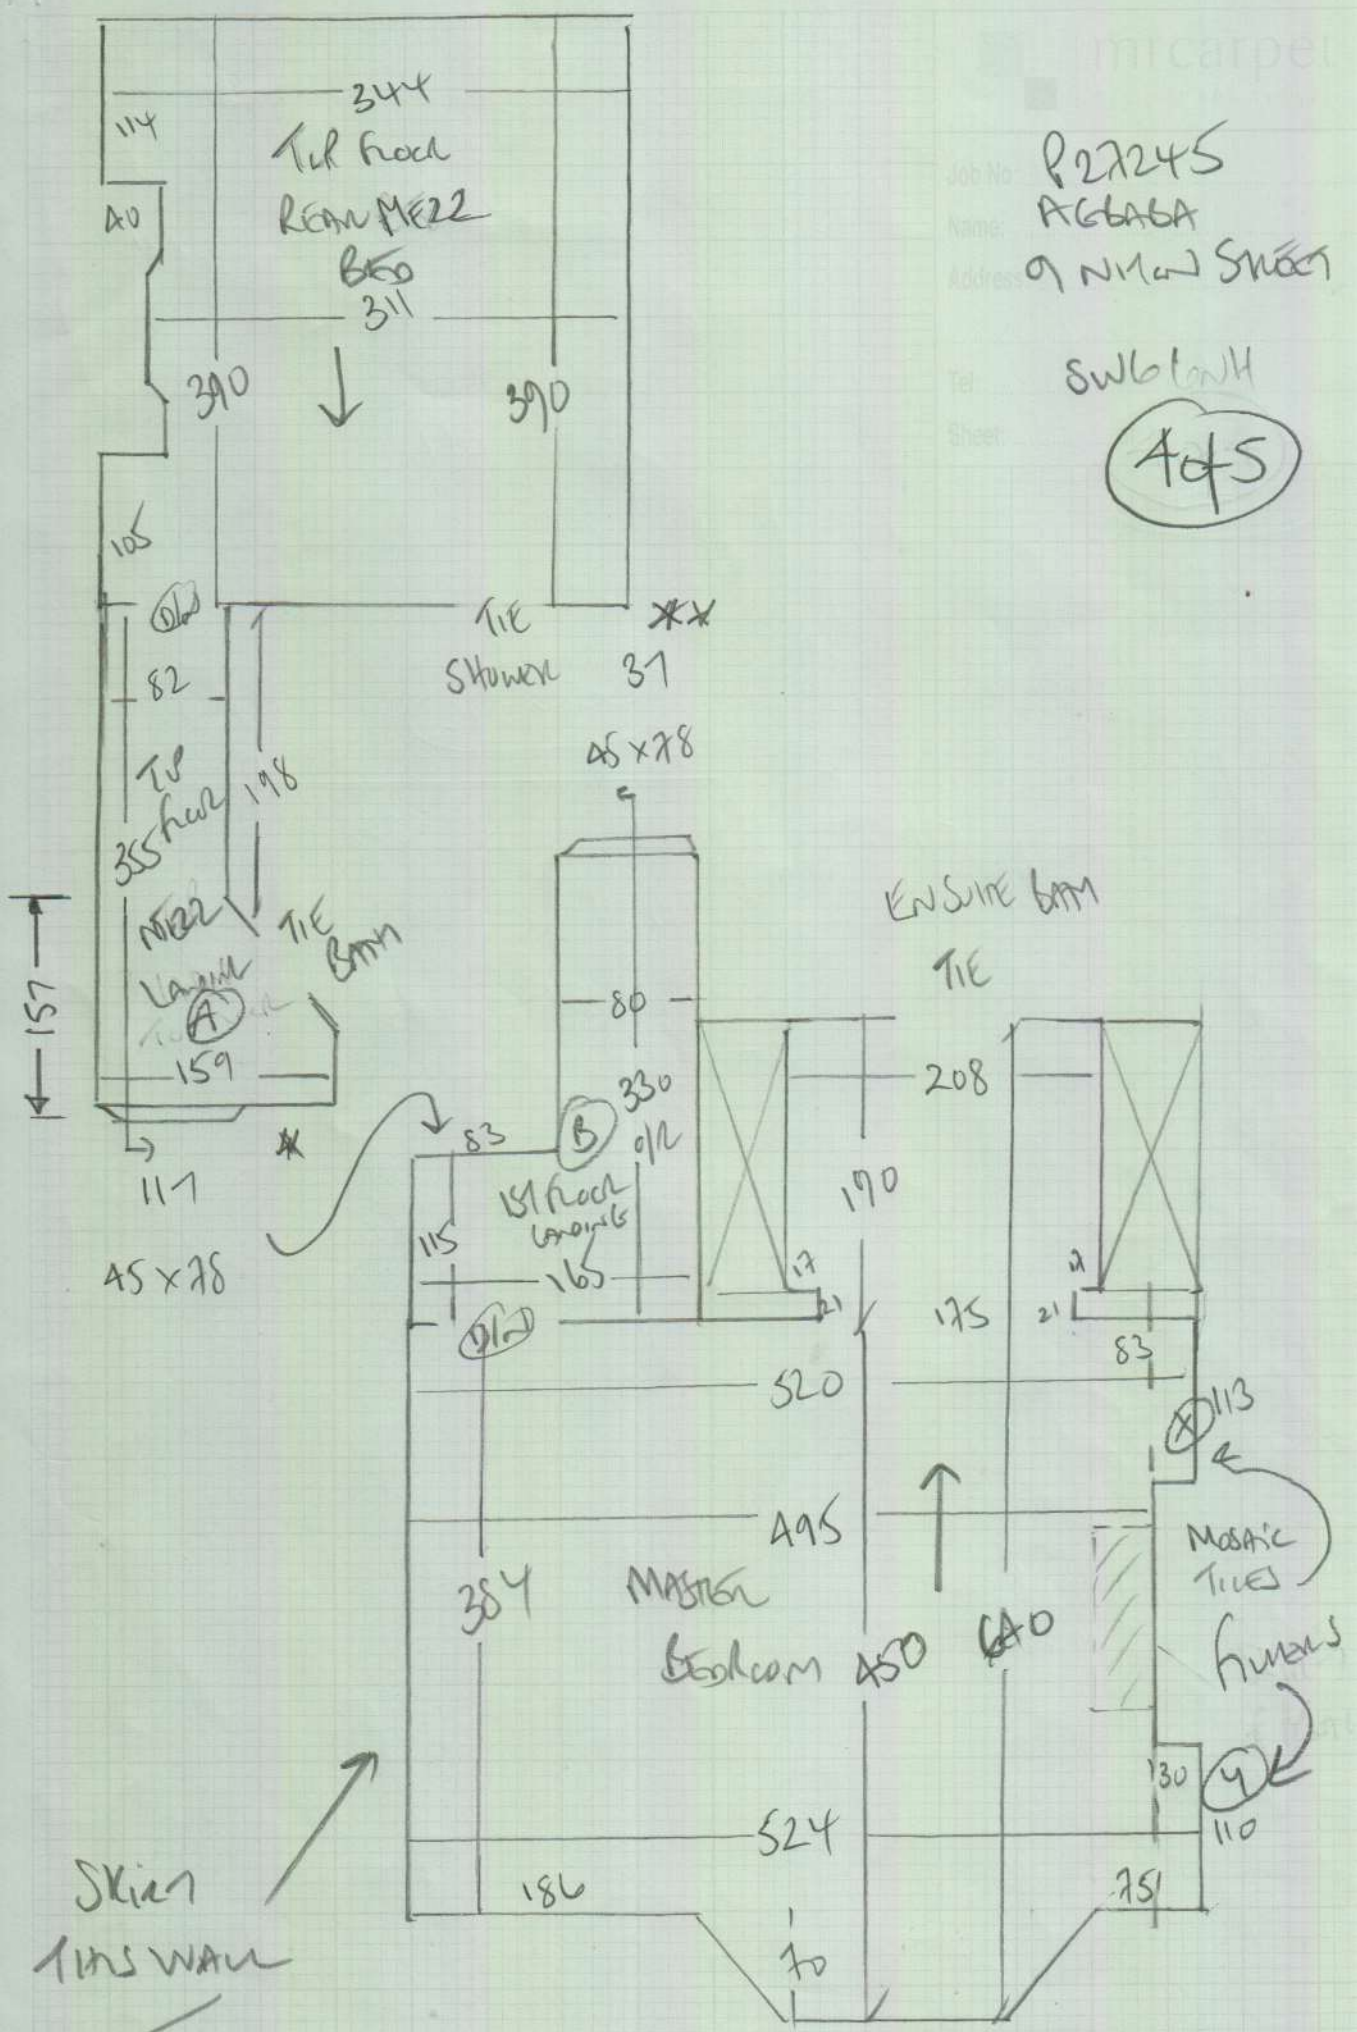

mrcarpet

Job No: P27245
Name: Agbaba
Address:
Tel:
Sheet: (1 of 5)

Boume TWIST
Col. Bou-27

Top floor bed 285x500
Cut Plan ① 570x500
Cut Plan ② 480x500
Cut Plan ③ 665x500
Cut Plan ④ 500x500
2500x500
= 125m²

③

mrcarpets

Job No: P27245
 Name: AGBABA
 Address: 9 NILE STREET
 SULE KATTA

Tel:
 Sheet: (2 of 5)

④

Job No: P22245
 Name: AGGAGA
 Address: 9 N Main St
 Tel: SW66NH
 Sheet: **3 of 5**

Job No P27245
Name AGGABA
Address 9 NIMAN STREET

Tel SW6 6NH

Sheet **4 of 5**

mrcarpets

Job No: P27245
 Name: Agbaba
 Address:
 Tel:
 Sheet: 5 of 5