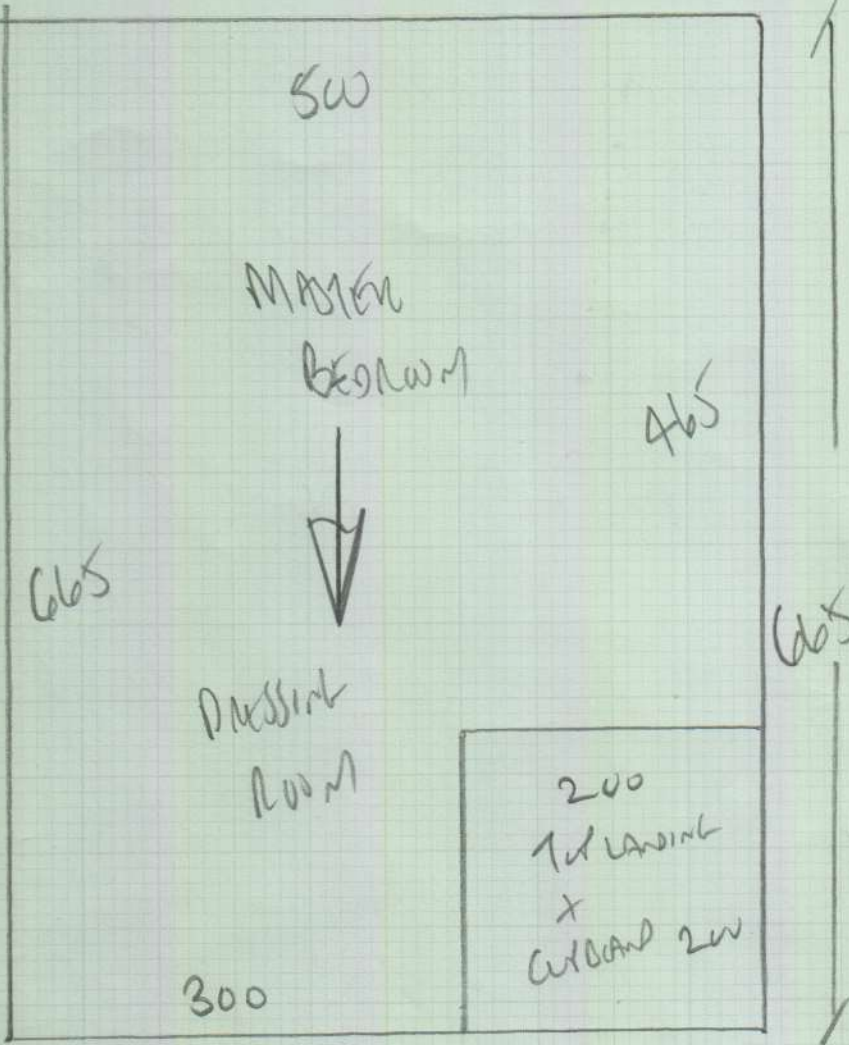

mrcarpet

Job No: P27245
Name: Agbaba
Address:
Tel:
Sheet: (1 of 5)

Boume TWIST
Col. Bou-27

Top floor bed 285x500
Cut Plan ① 570x500
Cut Plan ② 480x500
Cut Plan ③ 665x500
Cut Plan ④ 500x500
2500x500
= 125m²

③

mrcarpets

Job No: P27245
 Name: AGBABA
 Address: 9 NILE STREET
 SULE KATTA

Tel:
 Sheet: (2 of 5)

④

Job No: P22245
 Name: AGGAGA
 Address: 9 N Main St
 Tel: SW66NH
 Sheet: **3 of 5**

Job No P27245
Name AGGABA
Address 9 NIMAN STREET

Tel SW6 6NH

Sheet **4 of 5**

mrcarpets

Job No: P27245
 Name: Agbaba
 Address:
 Tel:
 Sheet: 5 of 5