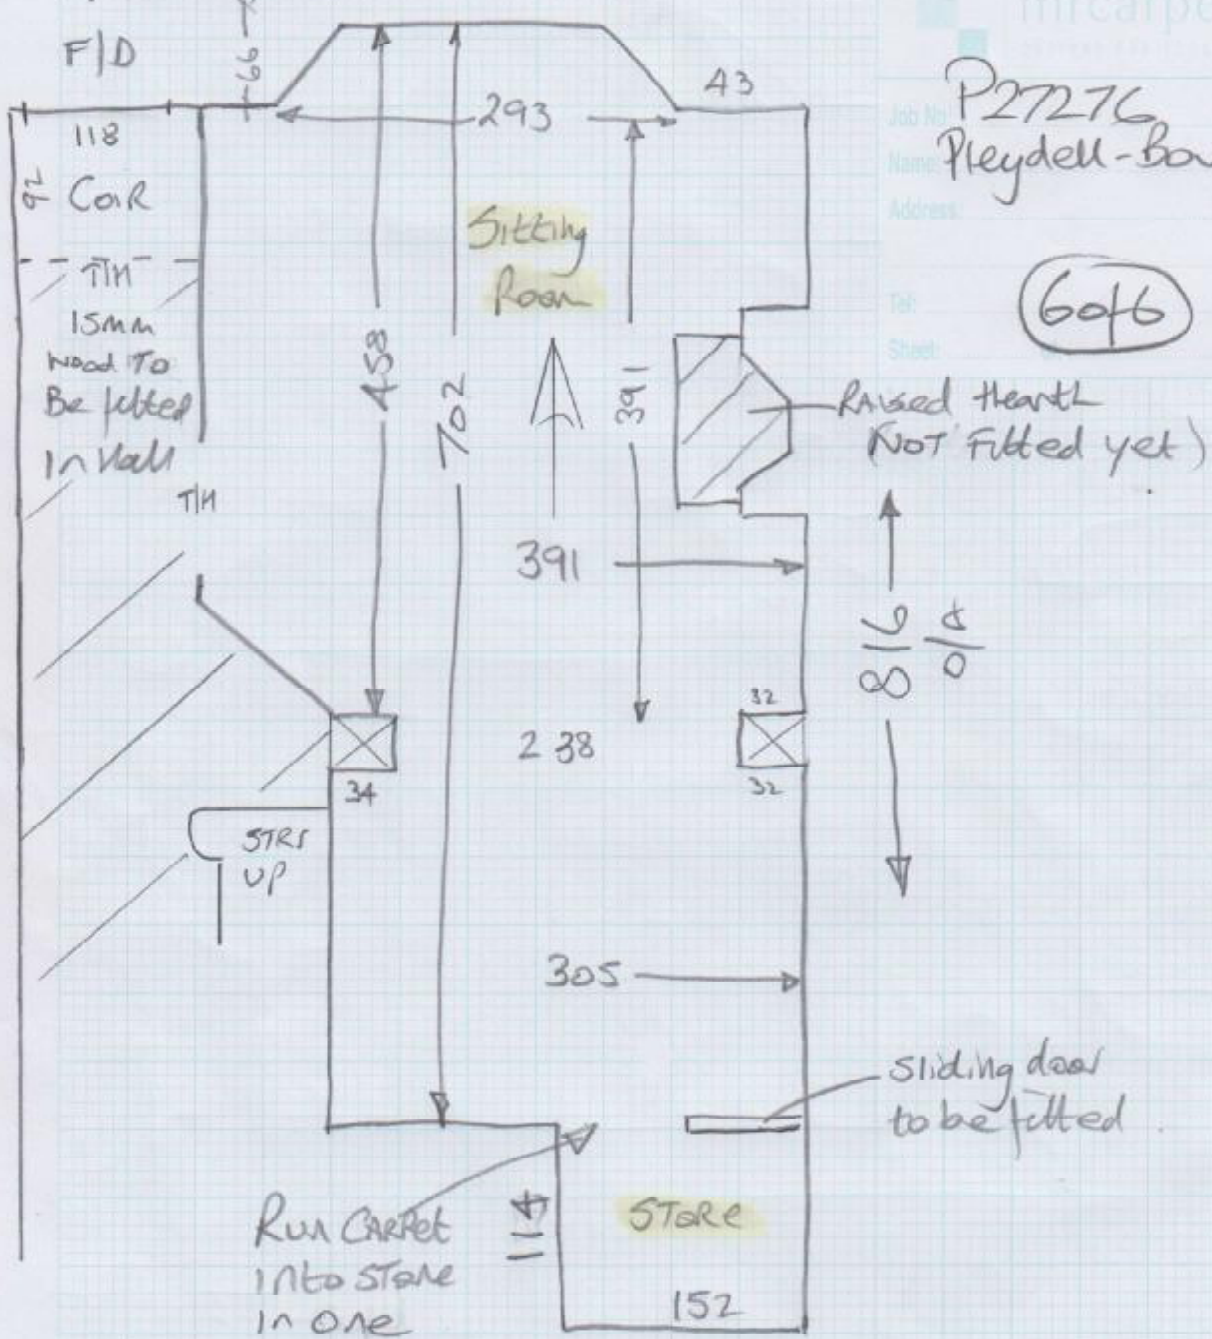

B/W 2 CAP 30x90
BAND 15x91

B/W 1 CAP 50x100
BAND 17x117

Grand floor

Job No: P27276
Name: Pleydell-Bowkerie
Address:
Tel: (6046)
Sheet:

New plywood floors

mrcarpet
DESIGNS FOR FLOORS

70 Lower Richmond Road
Putney
SW15 1LL

Tel Nr: 020-8789 3133
Fax Nr: 020-8780 2140

ROLL BREAKDOWN

Job No: P27276
Customer Name: Pleydell-Bouverie
Carpet: Alboran
Colour: ALB-022

Roll Size	25.00 x 5.00m
Cut Plan 1	9.30 x 5.00m
Cut Plan 2	10.60 x 5.00m
Cut Plan 3	4.70 x 5.00m
Balance left over	0.40 x 5.00m

***Cut the 2 smaller cuts off the roll & leave the roll balance for the 10.60m Cut Plan 2**

Separate Cuts	
Cut Plan 4	3.45 x 5.00m
Cut Plan 5	3.15 x 5.00m