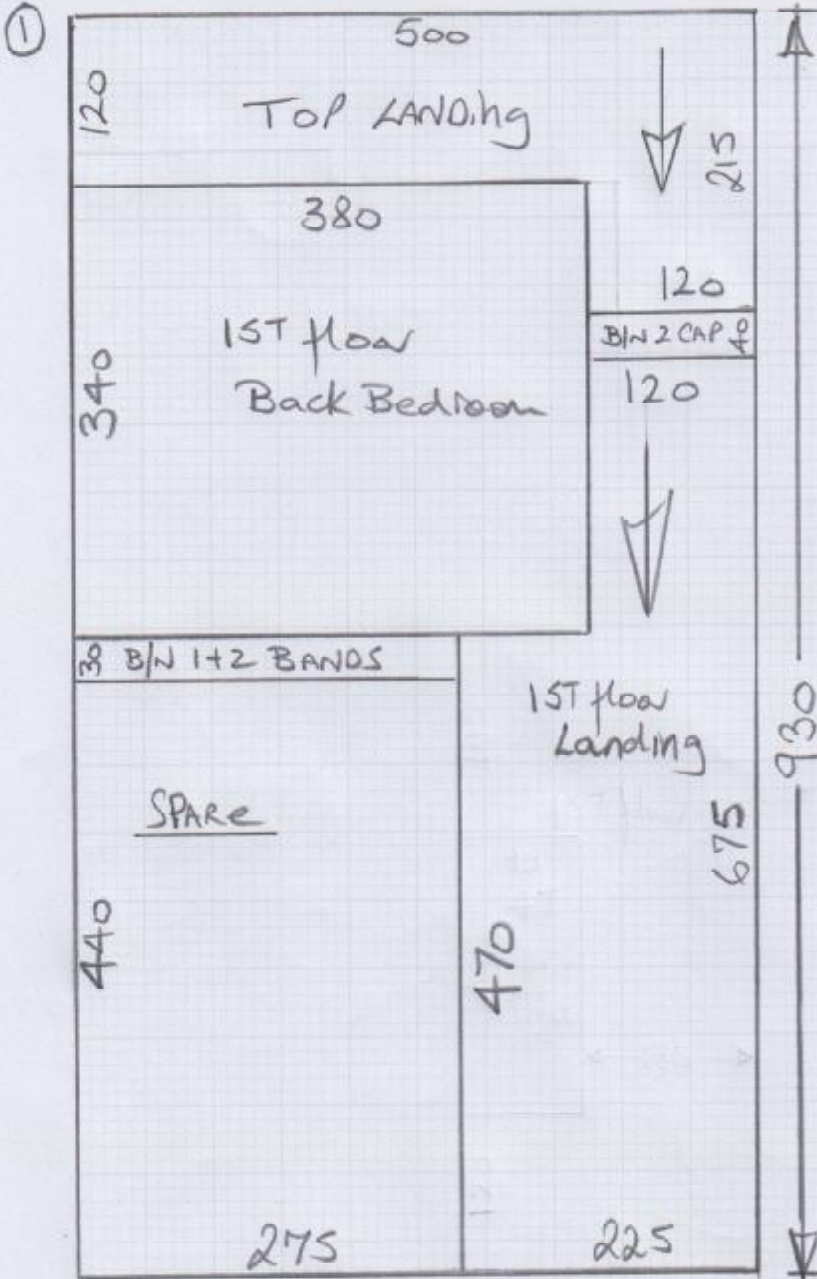

Job No: P27276
 Name: Pleydell-Bouverie
 Address:
 Tel:
 Sheet: **10/6**

Alboran
Col. ALB-022

- Cut Plan ① 930x500
 - Cut Plan ② 1060x500
 - Cut Plan ③ 470x500
 - Cut Plan ④ 345x500
 - Cut Plan ⑤ 315x500
- 3120x500
= 156M²

Coir Matting
Col Natural
Matwell - 125x100

Ultimate Elements
Color Galerie 007
 utility Room 265x200
= 5.30M²

* ALL CARPETS MUST Run in Same direction as all Doorways are being Seamed.

Fitted
17/3

②

mrcarpets
 Job No: P27276
 Name: Pleydell-Bouverie
 Address:
 Tel:
 Sheet: 2 of 6

Tel Nr: 020-8789 3133
Fax Nr: 020-8780 2140

ROLL BREAKDOWN

Job No: P27276
Customer Name: Pleydell-Bouverie
Carpet: Alboran
Colour: ALB-022

Roll Size	25.00 x 5.00m
Cut Plan 1	9.30 x 5.00m
Cut Plan 2	10.60 x 5.00m
Cut Plan 3	4.70 x 5.00m
Balance left over	0.40 x 5.00m

***Cut the 2 smaller cuts off the roll & leave the roll balance for the 10.60m Cut Plan 2**

Separate Cuts	
Cut Plan 4	3.45 x 5.00m
Cut Plan 5	3.15 x 5.00m