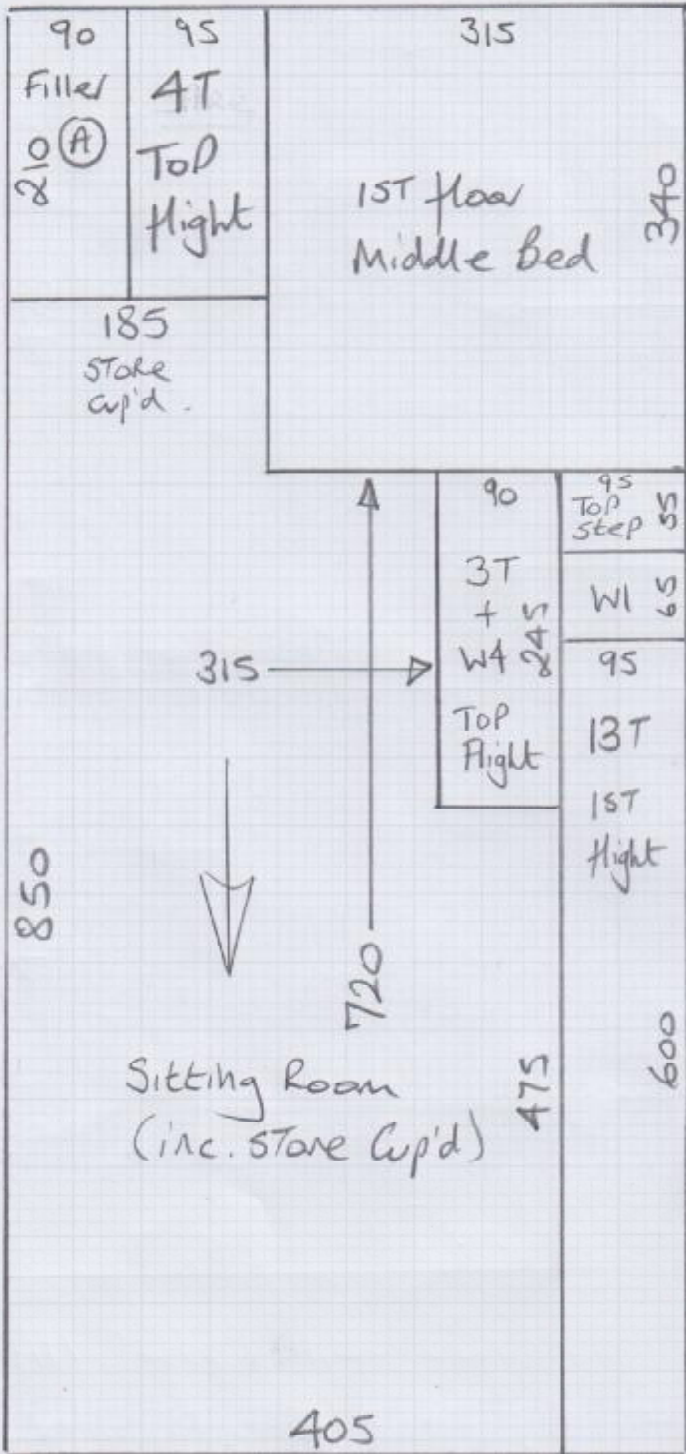

Job No: P27276
 Name: Pleydell-Bouverie
 Address:
 Tel:
 Sheet: **10/6**

Alboran
Col. ALB-022

- Cut Plan ① 930x500
 - Cut Plan ② 1060x500
 - Cut Plan ③ 470x500
 - Cut Plan ④ 345x500
 - Cut Plan ⑤ 315x500
- 3120x500
= 156M²

Coir Matting
Col Natural
Matwell - 125x100

Ultimate Elements
Color Galerie 007
 utility Room 265x200
= 5.30M²

* ALL CARPETS MUST Run in Same direction as all Doorways are being Seamed.

Fitted
17/3

②

mrcarpets
 Job No: P27276
 Name: Pleydell-Bouverie
 Address:
 Tel:
 Sheet: 2 of 6

Tel Nr: 020-8789 3133
Fax Nr: 020-8780 2140

ROLL BREAKDOWN

Job No: P27276
Customer Name: Pleydell-Bouverie
Carpet: Alboran
Colour: ALB-022

Roll Size	25.00 x 5.00m
Cut Plan 1	9.30 x 5.00m
Cut Plan 2	10.60 x 5.00m
Cut Plan 3	4.70 x 5.00m
Balance left over	0.40 x 5.00m

***Cut the 2 smaller cuts off the roll & leave the roll balance for the 10.60m Cut Plan 2**

Separate Cuts	
Cut Plan 4	3.45 x 5.00m
Cut Plan 5	3.15 x 5.00m