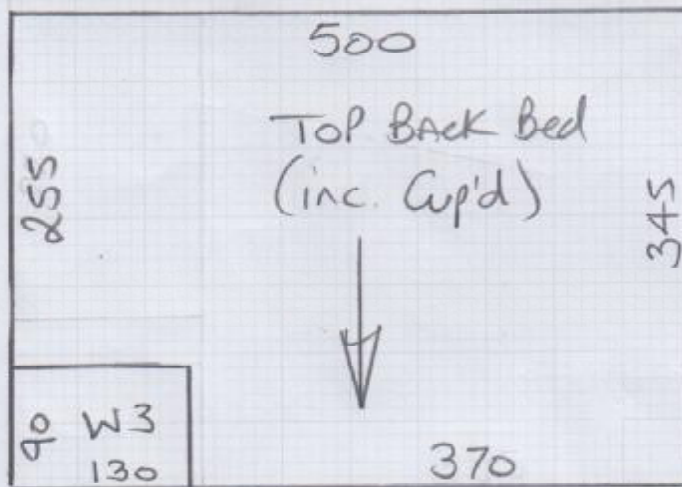

mrcarpet

Job No: P27276

Name: Freydel-Bawerie

Address:

Tel:

Sheet: 3 of 6

④