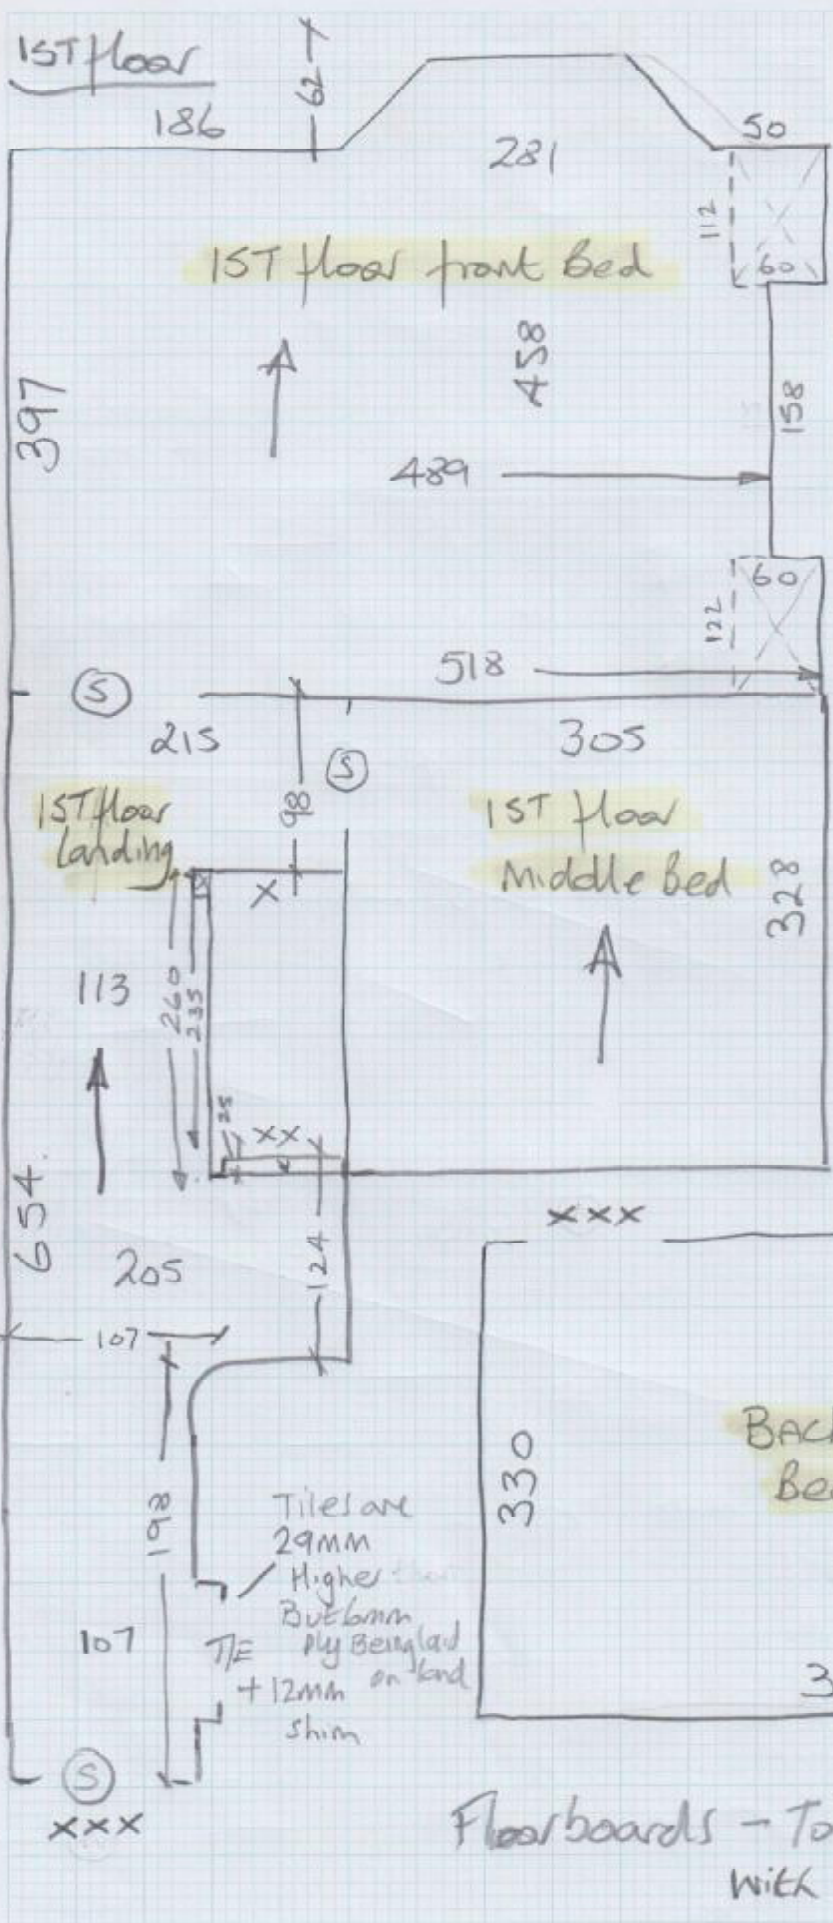

mrcarpets

Job No: P27276

Name: Pleydell-Bowrie

Address:

Tel:

Sheet:

5 of 6