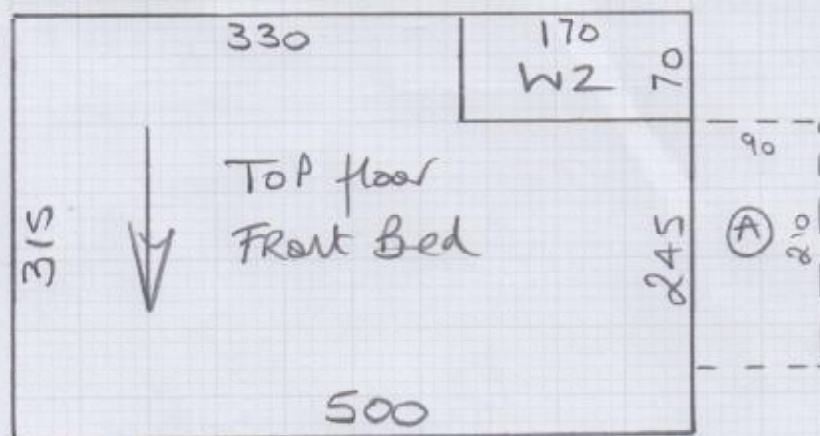

③

mrcarpet

Job No: P27276

Name: Freydel-Bawerie

Address:

Tel:

Sheet: 3 of 6

④

⑤