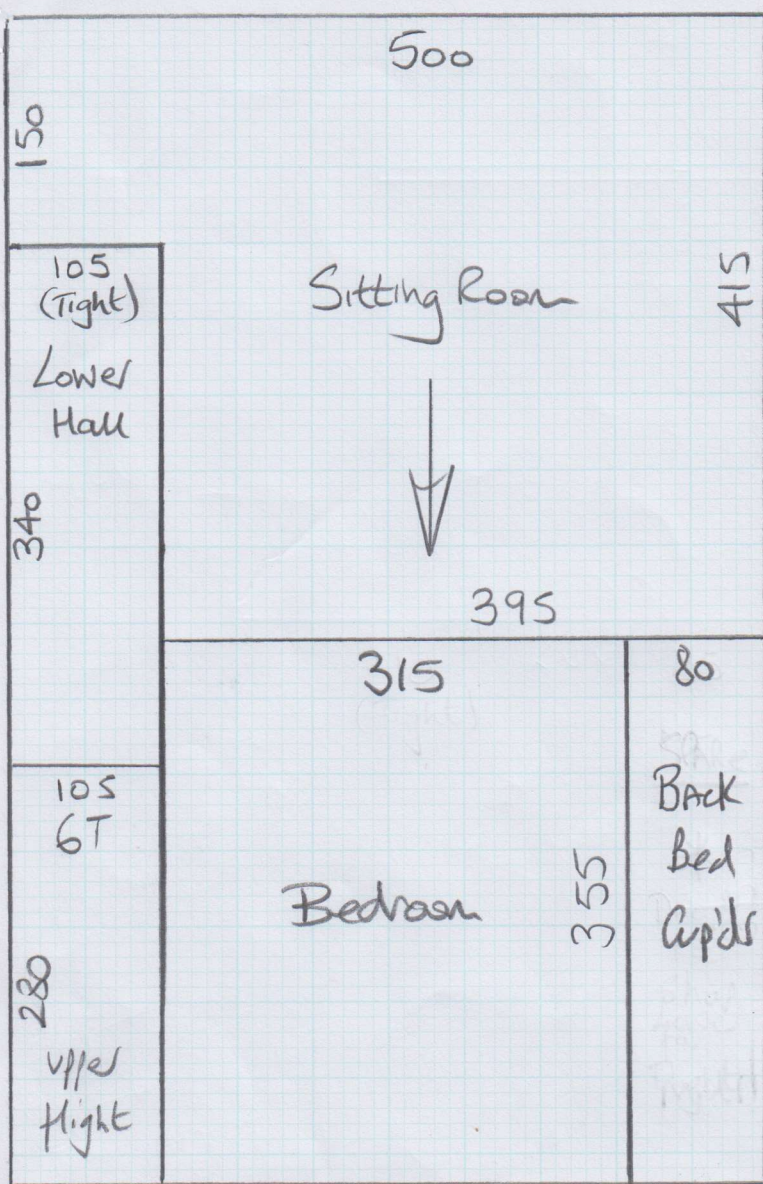

①

mrcarpet
Job No: P27292
Name: Kitt
Address:
Tel: 1 of 2
Sheet:

Heather Twist Elite
Cl. 250 Magnolia

Cut Plan ① 770 x 500
Cut Plan ② 315 x 500
10.85 x 500
= 54.25m²

②

* Drop Spare Carpet into Shop for Mats.

* This is the flat above Putney Shop.

Job No: P27292
Name: Kitt

Address:

Tel:

Sheet:

Lof2

* Flat will be empty.