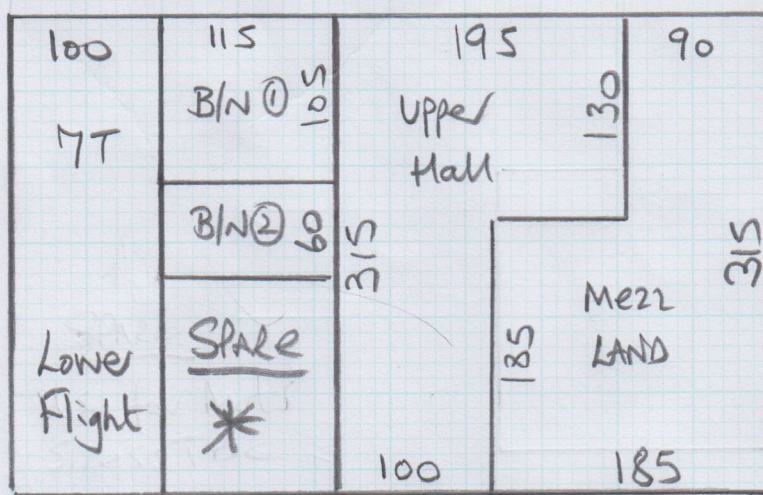

①

mrcarpet
Job No: P27292
Name: Kitt
Address:
Tel: 1 of 2
Sheet:

Heather Twist Elite
Cl. 250 Magnolia

Cut Plan ① 770 x 500
Cut Plan ② 315 x 500
10.85 x 500
= 54.25m²

②

* Drop Spare Carpet into Shop for Mats.

* This is the flat above Putney Shop.

Job No: P27292
Name: Kitt

Address:

Tel:

Sheet:

Lof2

* Flat will be empty.