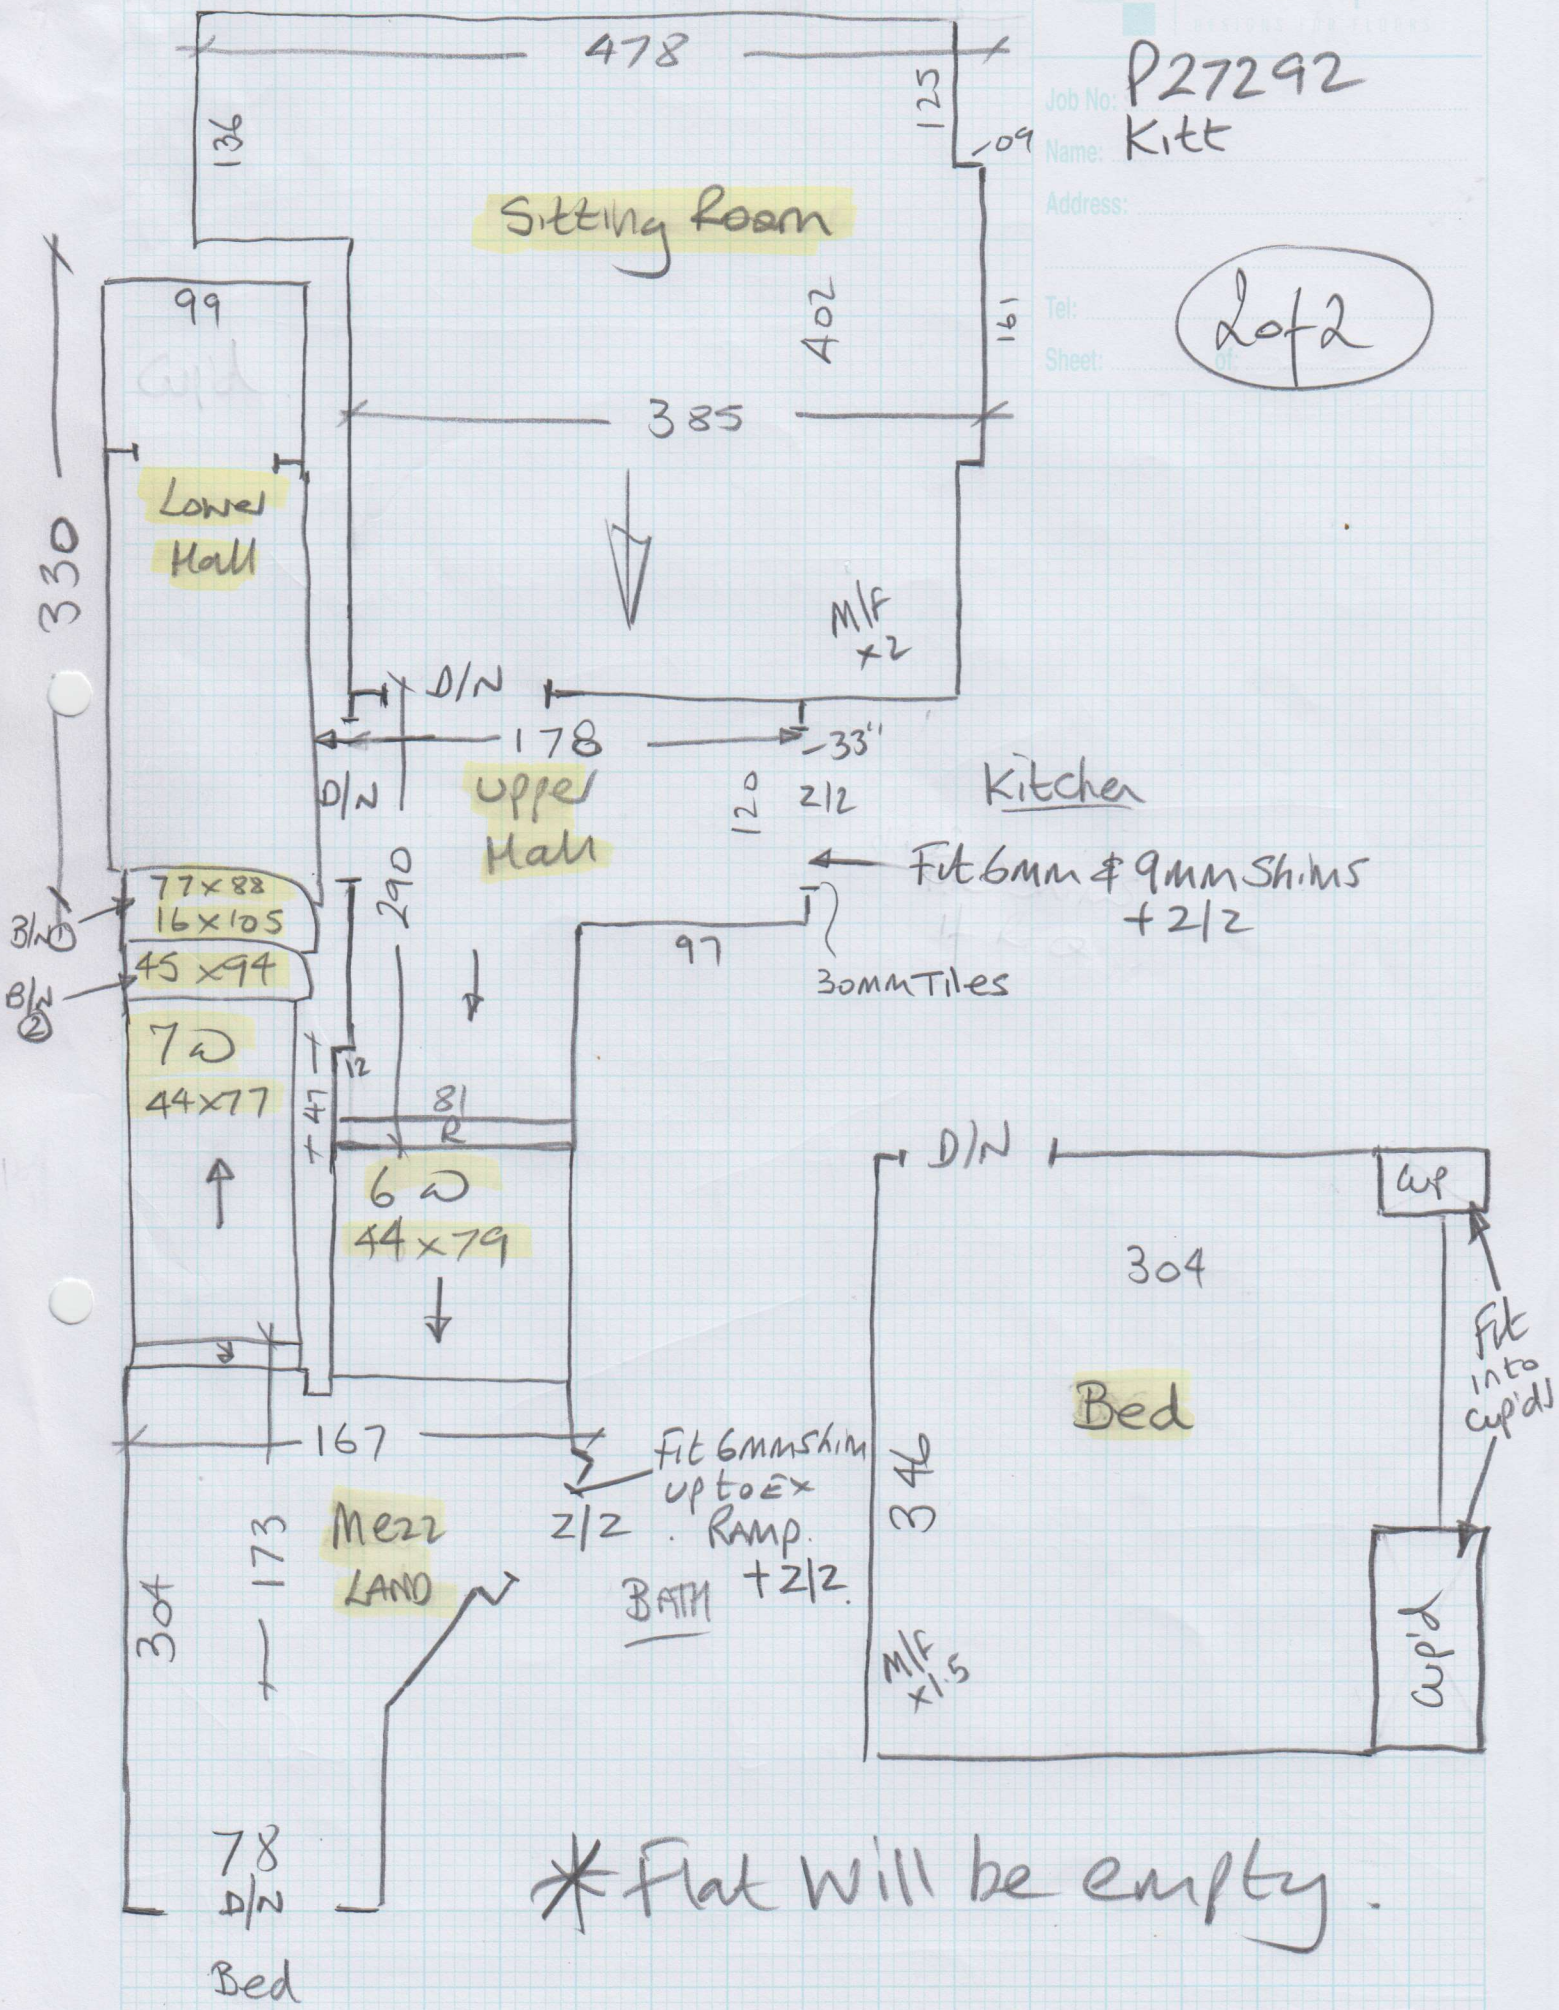

①

mrcarpet
Job No: P27292
Name: Kitt
Address:
Tel: 1 of 2
Sheet:

Heather Twist Elite
Cl. 250 Magnolia

Cut Plan ① 770 x 500
Cut Plan ② 315 x 500
10.85 x 500
= 54.25m²

②

* Drop Spare Carpet into Shop for Mats.

* This is the flat above Putney Shop.

Job No: P27292
Name: Kitt

Address:

Tel:

Sheet:

Lof2

* Flat will be empty.