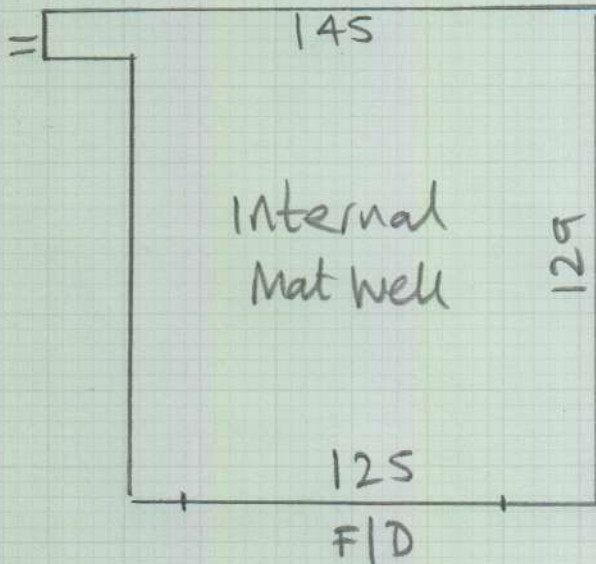

Coir Mats - NATURAL

mrcarpet

Job No: P27348
Name: Poppin's Nurseries
Address:

Tel:

Sheet:

1 of 1

165 New Kings Road

$$= 140 \times 200$$

$$= 80 \times 200$$

233 New Kings Road

$$= 140 \times 100$$

+ Extra Mat 0.85 x 100 ^{*} (Cut to 960 x 820mm #)
(Give to Jane)