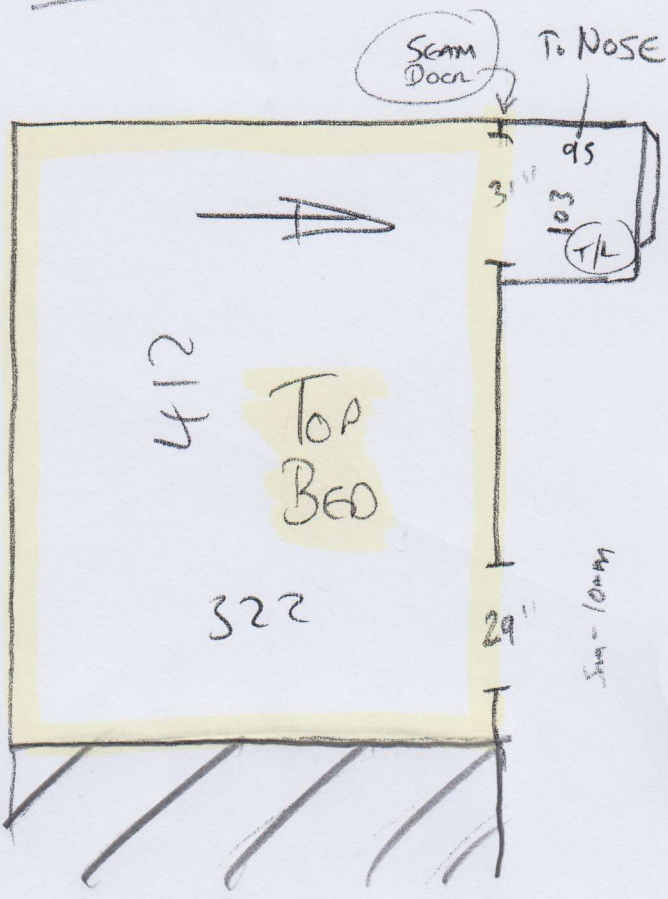

P27410
DOLMAN

(10x2)

WEST END PRESTIGE

- SHEEPSKIN

475 x 500

245 x 500

455 x 366

= 52.65m²

UNDERLAY +
CARPETS LEFT
ON SITE 15/12/16

* FIT LANDINGS
AT LATER DATE
ONCE STAIRS
ARE INSTALLED.

(15/12) LEAVE CARPET
WRAPPED UP
ON SITE!

~~* TOP BED MAY HAVE TO BE ACCESSED UP A LADDER AS STAIRS ARE NOT IN YET!~~

P27410
DOLMAN

2 OF 2

* LEAVE CARPET LONG AT DOOR AS IT WILL BE SEAMED TO LANDING LATER

* FIT LANDING AT LATER DATE ONCE STAIRS ARE INSTALLED.