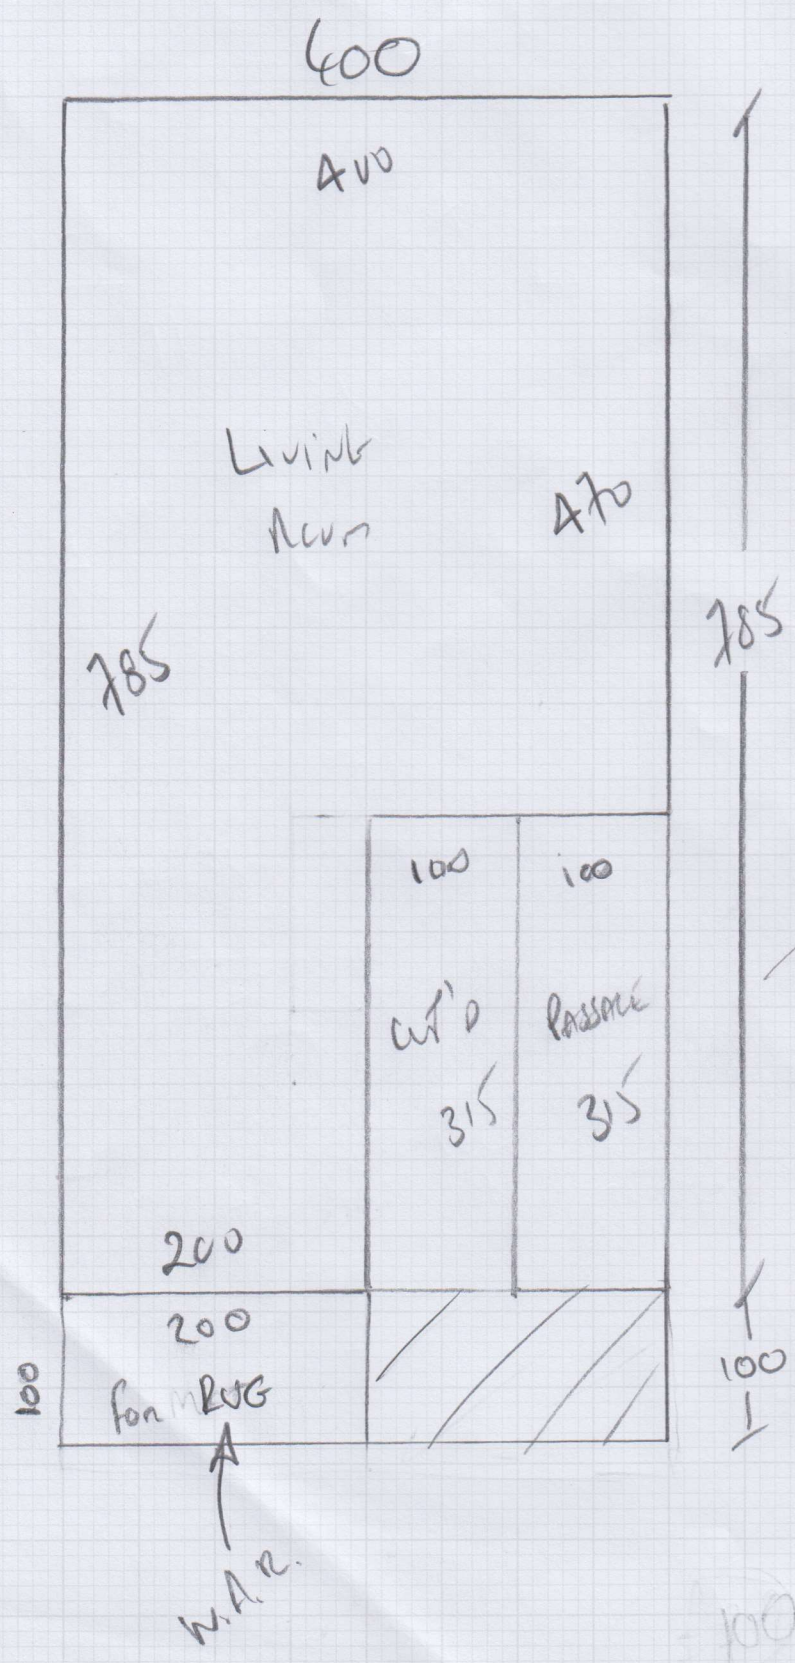

mrcarpet
 Job No: P27437
 Name: COMBE
 Address: flat B
 1A1 New Kings Rd
 Tel: SW6 4SL
 Sheet: (1 of 2)

Living Room + Hallways
West Village 'Clearance' - Clearances
 785×400
 100×400
 $3140m^2$ - 70hr

~~Kitchen Storage
 Cabinet to Street
 285×400
 $1020m^2$~~

Job No: P27437
 Name: COMBE
 Address: FATS
 141 New Kings Road
 Tel: Sub 45
 Sheet: (202)

LATER DATE

Roan Bedroom
 1st floor

Unit has max
 stuck to Luxitec