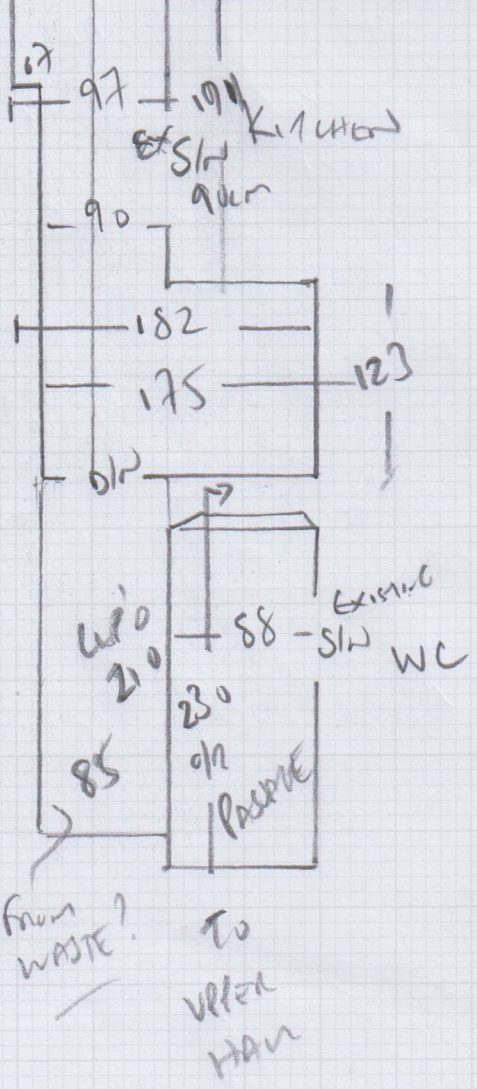

mrcarpet
 Job No: P27437
 Name: COMBE
 Address: flat B
 1A1 New Kings Rd
 Tel: SW6 4SL
 Sheet: (1 of 2)

Living Room + Hallways
West Village 'Clearance' - Clearances
 785×400
 100×400
 $3140m^2$ - 70hr

~~Kitchen Storage
 Cabinet to Street
 285×400
 $1020m^2$~~

Job No: P27437
 Name: COMBE
 Address: FATS
 141 New Kings Road
 Tel: Sub 45
 Sheet: (202)

LATER DATE

Roan Bedroom
 1st floor

Unit has max
 stuck to Luxitec