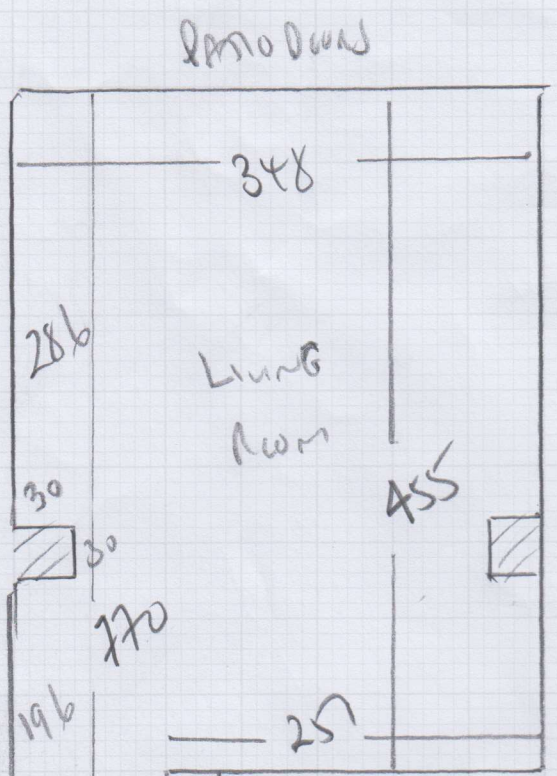

mrcarpet
 Job No: P27437
 Name: COMBE
 Address: flat B
 1A1 New Kings Rd
 Tel: SW6 4SL
 Sheet: (1 of 2)

Living Room + Hallways
West Village 'Clearance' - Clearances
 785×400
 100×400
 $3140m^2$ - 70hr

~~Kitchen Storage
 Cabinet to Street
 285×400
 $1020m^2$~~

Job No: P27437
 Name: COMBE
 Address: FATS
 141 New Kings Road
 Tel: Sub 45
 Sheet: (202)

LATER DATE

Roan Bedroom
 1st floor

Unit has max
 stuck to Luxitec