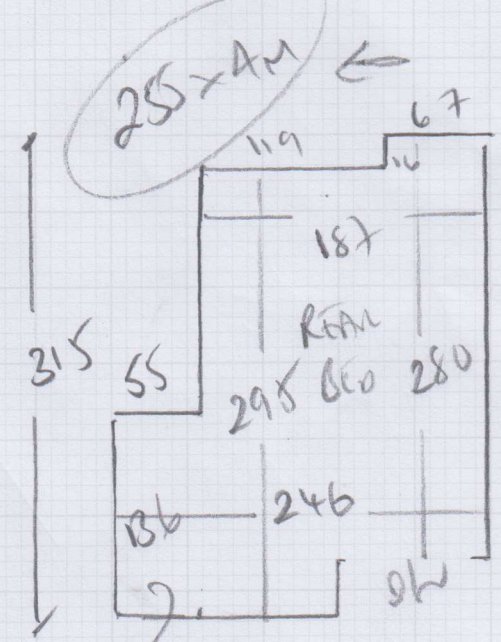

mrcarpet
 Job No: P27437
 Name: COMBE
 Address: flat B
 1A1 New Kings Rd
 Tel: SW6 4SL
 Sheet: (1 of 2)

Living Room + Hallways
West Village 'Clearance' - Clearances
 785×400
 100×400
 $3140m^2$ - 70hr

~~Kitchen Storage
 Cabinet to Street
 285×400
 $1020m^2$~~

Job No: P27437
 Name: COMBE
 Address: FATS
 141 New Kings Road
 Tel: Sub 45
 Sheet: (202)

LATER DATE

Roan Bedroom
 1st floor

Unit has max
 stuck to Luxitec