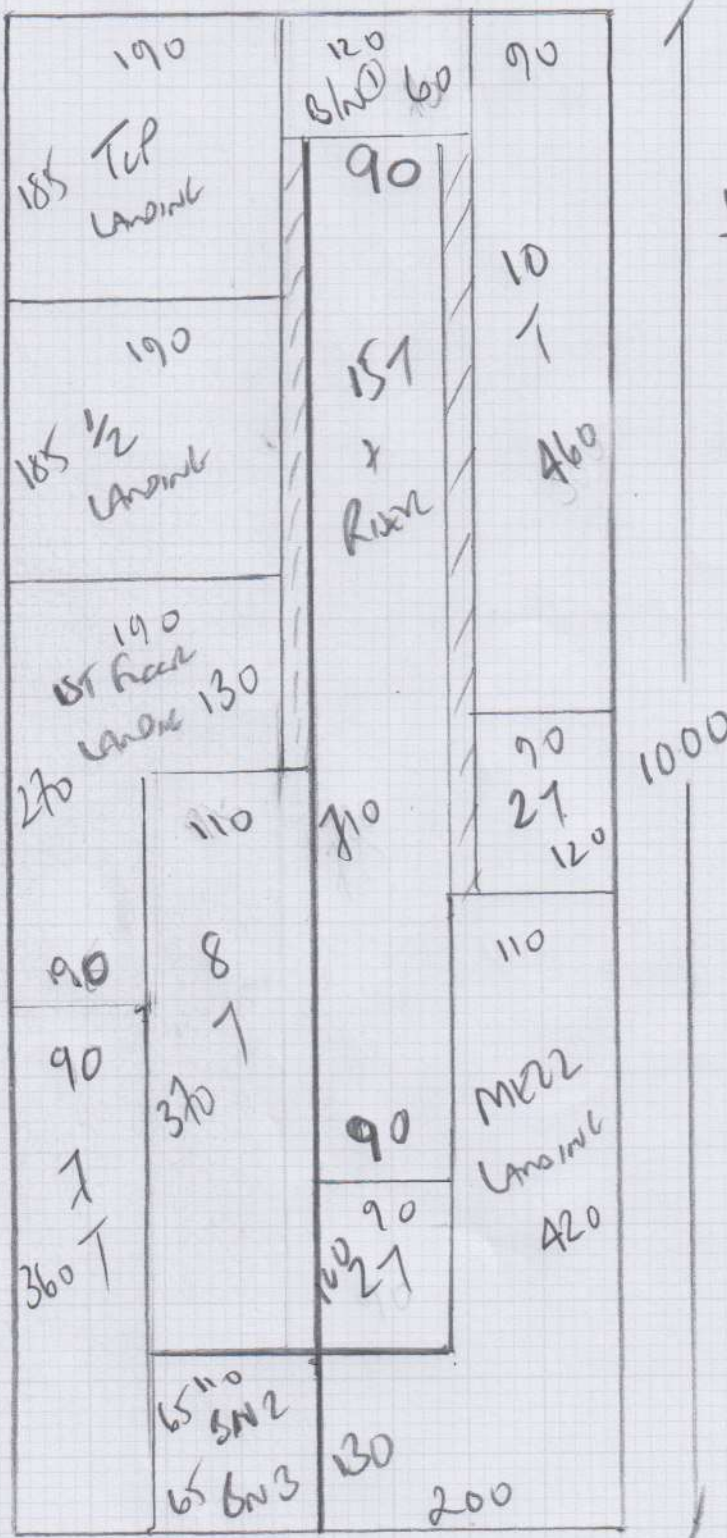

\* Customer Away from 26/1-1/2  
 Access via Nanny - Sarah Bishop  
 on School Run until 8.45am  
 Sarah's mobile 07535 091836

mrearpet  
 Job No: P27445  
 Name: Fooks  
 Address: 23 Banasmead Way  
 SW13 9RL  
 Tel:  
 Sheet: 1 of 2

MALDENIA  
Contd 609/25

10.00 x 400

40m<sup>2</sup>

\* Must stick sledge on all landings as they have u/floor heating!

mrcarpets  
 Job No: P27445  
 Name: Fooks  
 Address: 23 BARONSMEAD RD SW13 9LK  
 Tel: **202**  
 Sheet:

Tot front bed

71  
 45 x 76

\*

Blu

45 x 97  
 81  
 45 x 82

Room bed 20mm wood

107  
 46 x 82  
 5N<sup>2</sup> 46 x 88  
 6N<sup>1</sup> 50 x 107

To Hall  
 (Tiled) \*

114  
 B.M. 10 WOOD THROUGH 20MM

front bed

BASEMENT STAIRS \*

\* Painted nosing!! - CUSTOMER TO REMOVE SCOTIA BEADING

Riser 18 x 71  
 157  
 45 x 74

To BASEMENT HALL (WOOD)