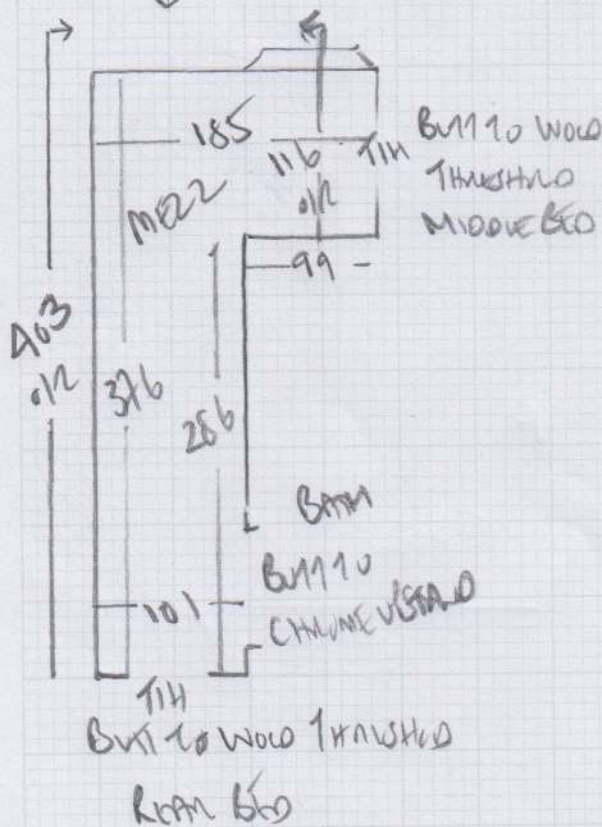

\* Customer Away from 26/1-1/2  
 Access via Nanny - Sarah Bishop  
 on School Run until 8.45am  
 Sarah's mobile 07535 091836

mrearpet  
 Job No: P27445  
 Name: Fooks  
 Address: 23 Banasmead Way  
 SW13 9RL  
 Tel:  
 Sheet: 1 of 2

MALDENIA  
Contd 609/25

10.00 x 400

40m<sup>2</sup>

\* Must stick sledge on all landings as they have u/floor heating!

mrcarpets  
 Job No: P27445  
 Name: Fooks  
 Address: 23 BARONSMEAD RD SW13 9LK  
 Tel: **202**  
 Sheet:

Tot front bed

71  
 45 x 76

\*

Blu

45 x 97  
 81  
 45 x 82

Room bed 20mm wood

107  
 46 x 82  
 5N<sup>2</sup> 46 x 88  
 6N<sup>1</sup> 50 x 107

To Hall  
 (Tiled) \*

114  
 B.M. 10 WOOD THROUGH 20MM

front bed

BASEMENT STAIRS \*

\* Painted nosing!! - CUSTOMER TO REMOVE SCOTIA BEADING

Riser 18 x 71  
 157  
 45 x 74

To BASEMENT HALL (WOOD)