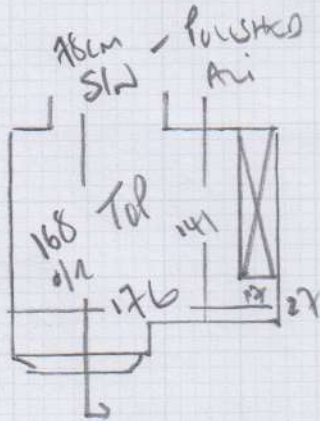

MALDENIA  
Contd 609/25

10.00 x 400

40m<sup>2</sup>

\* Must stick sledge on all landings as they have u/floor heating!

mrcarpets  
 Job No: P27445  
 Name: Fooks  
 Address: 23 BARONSMEAD RD SW13 9LK  
 Tel: **202**  
 Sheet:

Tot front bed

71  
 45 x 76

\*

Blu

45 x 97  
 81  
 45 x 82

Room bed 20mm wood

107  
 46 x 82  
 5N<sup>2</sup> 46 x 88  
 6N<sup>1</sup> 50 x 107

To Hall  
 (Tiled) \*

114  
 B.M. 10 WOOD THROUGH 20MM

front bed

BASEMENT STAIRS \*

\* Painted nosing!! - CUSTOMER TO REMOVE SCOTIA BEADING

Riser 18 x 71  
 157  
 45 x 74

To BASEMENT HALL (WOOD)