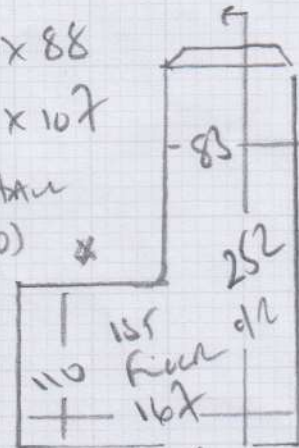

MALDENIA  
Contd 609/25

10.00 x 400

40m<sup>2</sup>

\* Must stick sledge on all landings as they have u/floor heating!

mrcarpets  
 Job No: P27445  
 Name: Fooks  
 Address: 23 BARONSMEAD RD SW13 9LK  
 Tel: **202**  
 Sheet:

Tot front bed

71  
 45 x 76

\*

Blu

45 x 97  
 81  
 45 x 82

Room bed 20mm wood

107  
 46 x 82  
 5N<sup>2</sup> 46 x 88  
 6N<sup>1</sup> 50 x 107

To Hall  
 (Tiled) \*