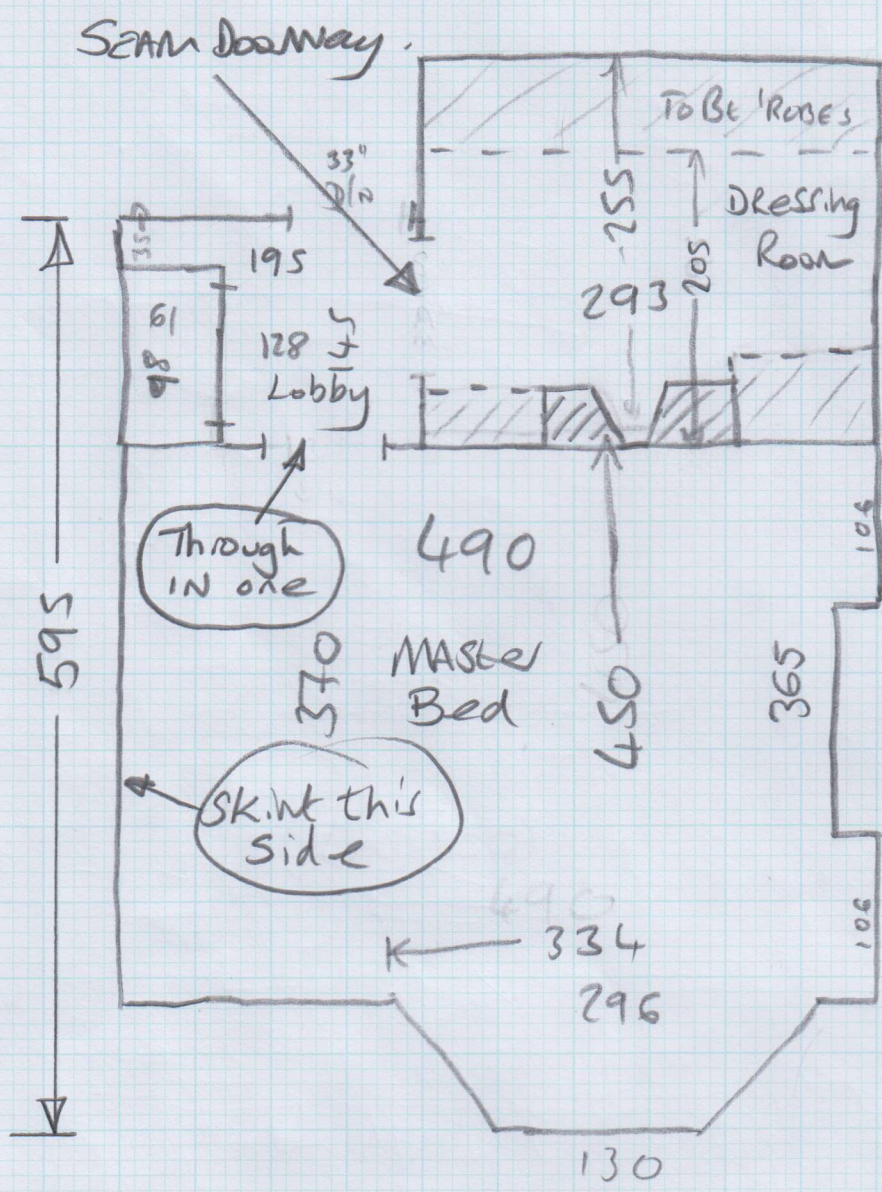

mrcarpets
 Job No: P27447
 Name: Adams & Berry
 Address:
 Tel: 1 of 2
 Sheet: of:

Rutland 50
Col. Rut50E49

Cut Plan 675 x 500
 = 33.75m²

* Dressing Room To Be Fitted
 At Later Date As Units
 Are To Be Built In
 - Mark Up This Piece
 & Store At Warehouse

1st floor front

Job No: P27447
Name: ADAMS & Berry
Address:

Tel:
Sheet: 2 of 2

* FIT Dressing Room AT LATER DATE AS UNITS ARE TO BE BUILT IN

* Seam Doorway between Lobby & Dressing Rm