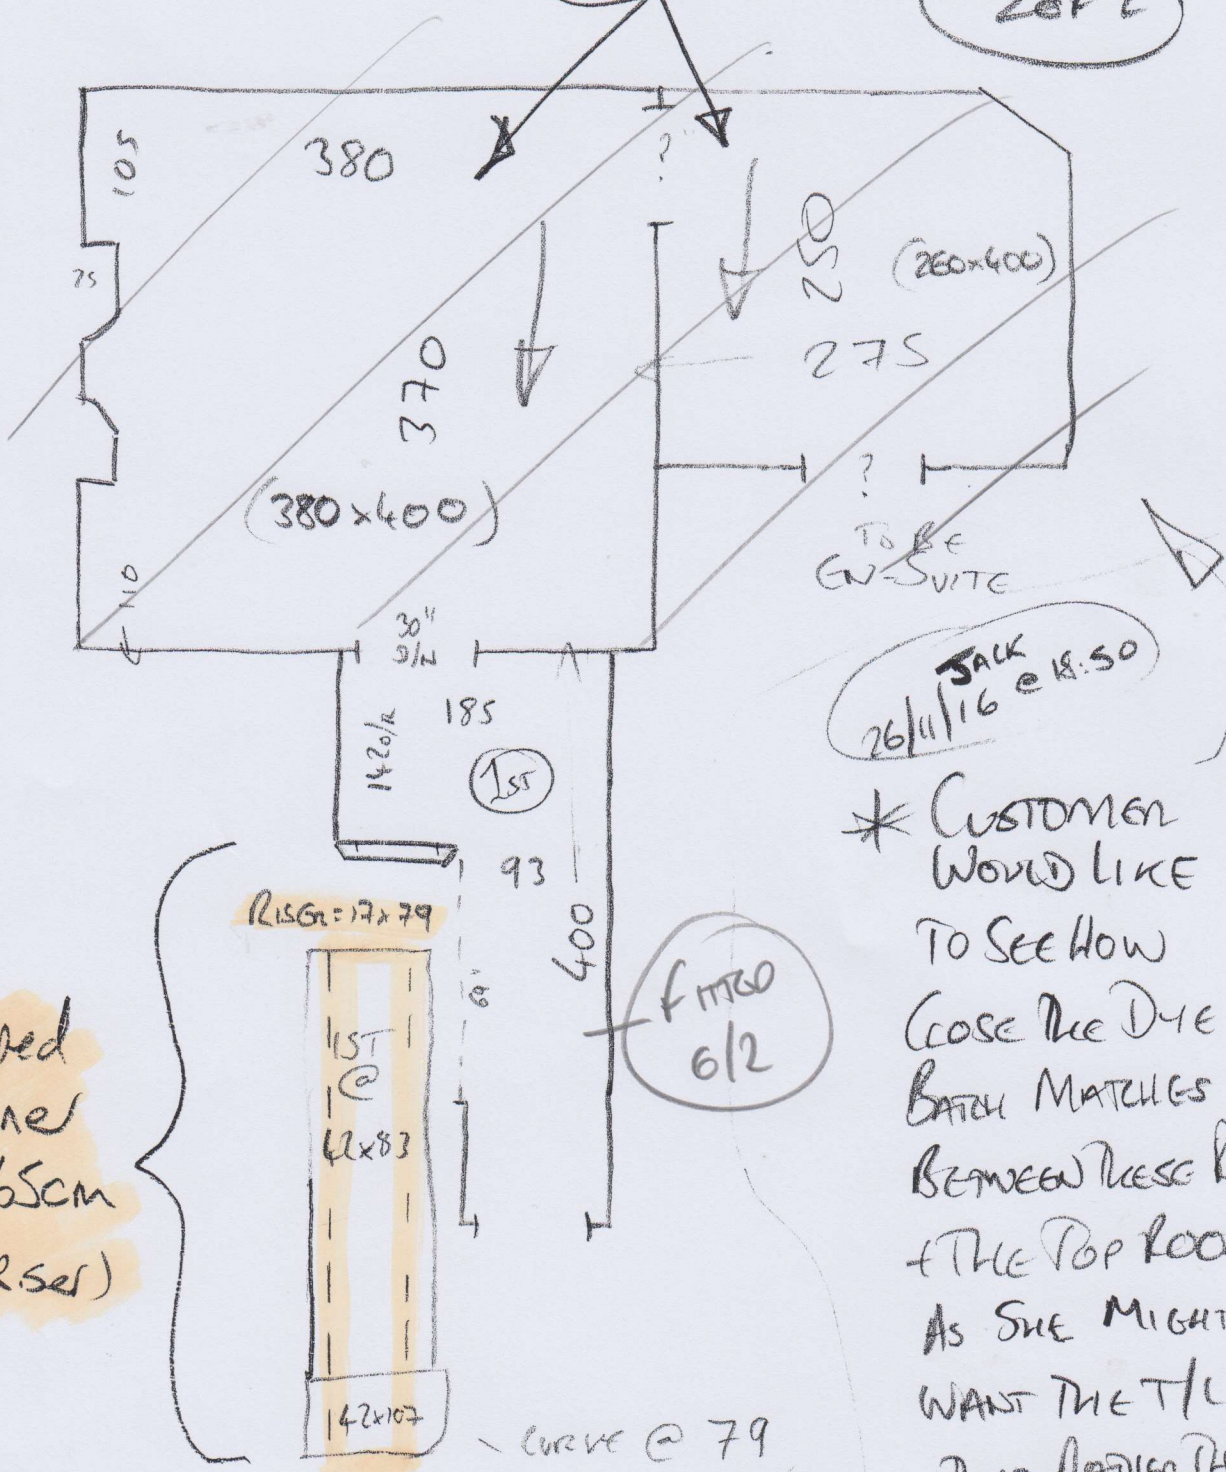

P27448
Adams/Berry

1 of 2

Lakebud Hedwick

Col. LHI2 Silverhow Strip

420 x 400

= 16.8m²

23/1

Cut Down AT WAREHOUSE to 65cm wide Runners ≠
Match steps between the 2 pieces.

24/1 KASIA COLLECTED

28/3 FIT RUNNER

1st floor Rear

Proposed layout

P27448
Adams/Berry

2 of 2

P27416

Whipped runner @ 65cm (inc. riser)

Talk 26/11/16 @ 18.50

* CUSTOMER WOULD LIKE TO SEE HOW CLOSE THE DYE BATCH MATCHES BETWEEN THESE ROOMS + THE POP ROOMS AS SHE MIGHT WANT THE T/C IN THIS RATHER THAN THE LAKELAND HENDWICK.