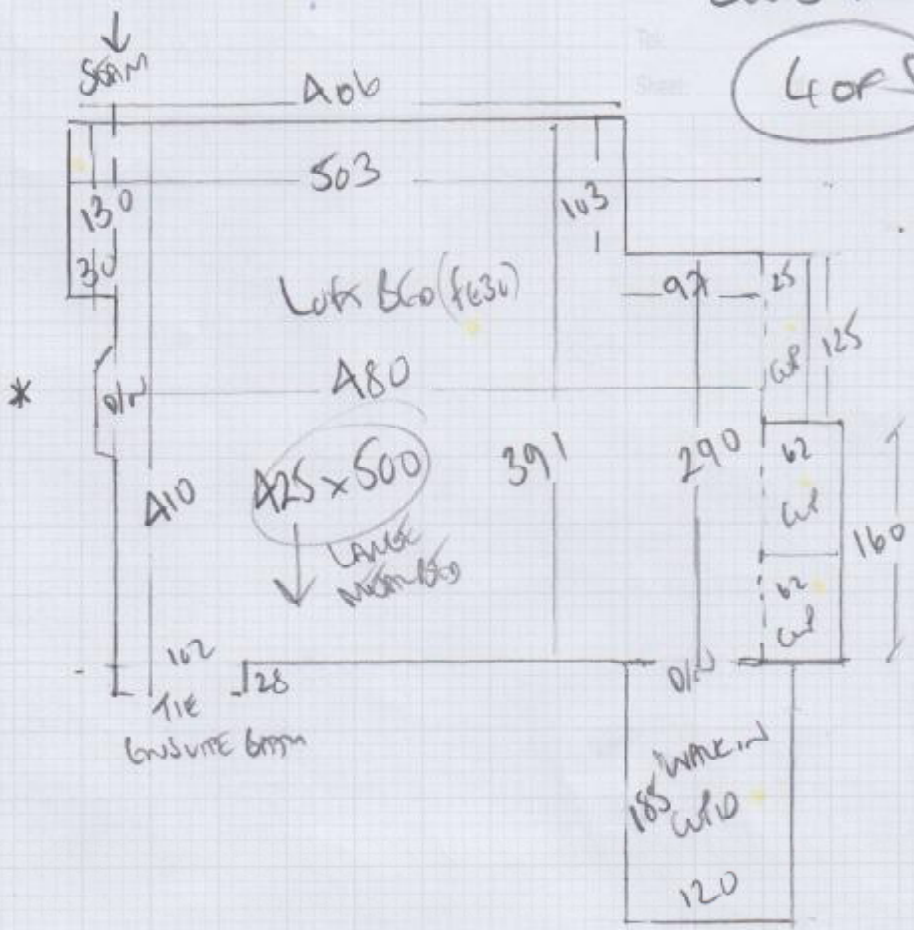

w6 65 x 71

Bluse

45 x 85

\*

mrcarpet  
 Job No: P27450  
 Name: Robin Sam  
 Address: 70 CHANWOOD ROAD  
 SWIS 1P2  
 Tel:  
 Show: **3065**

9T

45 x 85

Blu

45 x 100

To Hall

SANDO BARS 6T

45 x 85

1ST floor  
 LANDING

Uplift CARPETS on FORT + STEELE  
 ANCO BAND  
 FURNITURE LOADED !!

Job No: P27450  
 Name: Robinson  
 Address: 70 CHAMBERLAIN LANE  
 SWIS 1P2

Loops

mrcarpet

Job No: P27450  
 Name: Robinson  
 Address: To CHANNWOOD ROAD  
 SW15 1P2

- Steps up to w7 65 x 98
- Down to w8 70 x 118
- xs w9 70 x 81

Sofa

White Sisal WARE and Gold Felt + STEEL