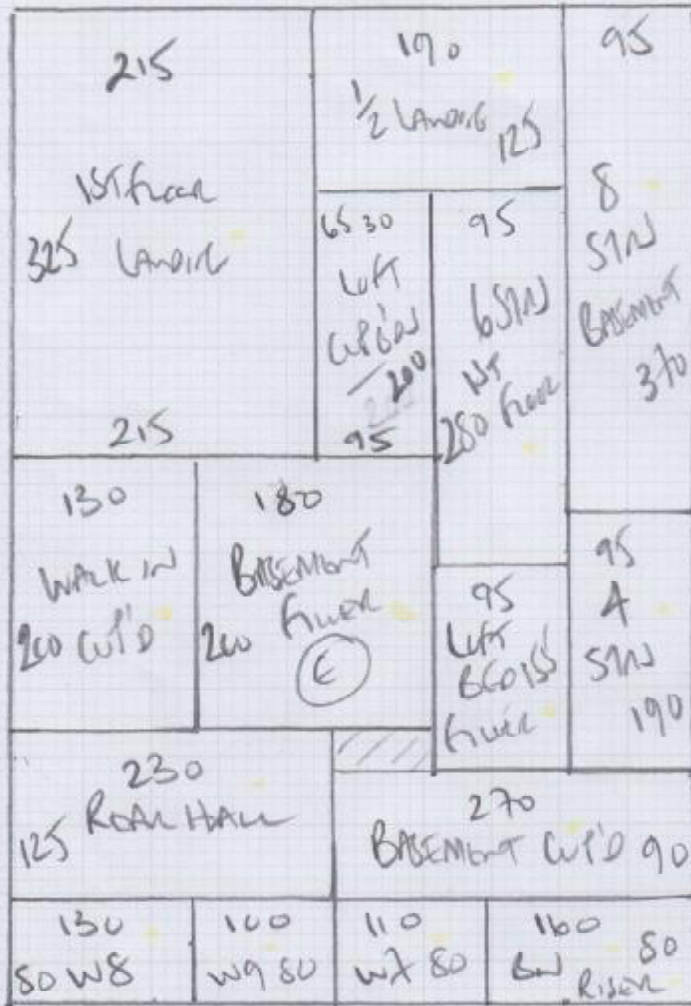

500

mrcarpets

Job No: P27450  
 Name: Robinson  
 Address: 70 CHALWOOD RD  
 SWIS 1 P2  
 Tel:  
 Sheet: 1 of 5

730

DAKOTA  
Colour DAK C65

- Row 1 730 x 500
- Row 2 405 x 500
- Row 3 490 x 500
- Row 4 375 x 500
- Loft 650 425 x 500
- + W8
- 2425 x 500

121.25m<sup>2</sup>

↓  
 AS 25m  
 ROLL

mrcarpets

Job No: P27450  
 Name: Robinson  
 To: CHARLEWICK  
 SWIS 112

20FS

# Tal ficut 1 Sprink

w1 60 x 82

w2 73 x 101

w3 60 x 70

6T

45 x 71

w4 60 x 82

w5 73 x 101

mrcarpet

Job No: P27450  
 Name: Robinson  
 Address: To CHANNWOOD ROAD  
 SW15 1P2

- Steps up to w7 65 x 98
- Down to w8 70 x 118
- xs w9 70 x 81

Sofa

White Sisal WARE and Gold Felt + STEEL