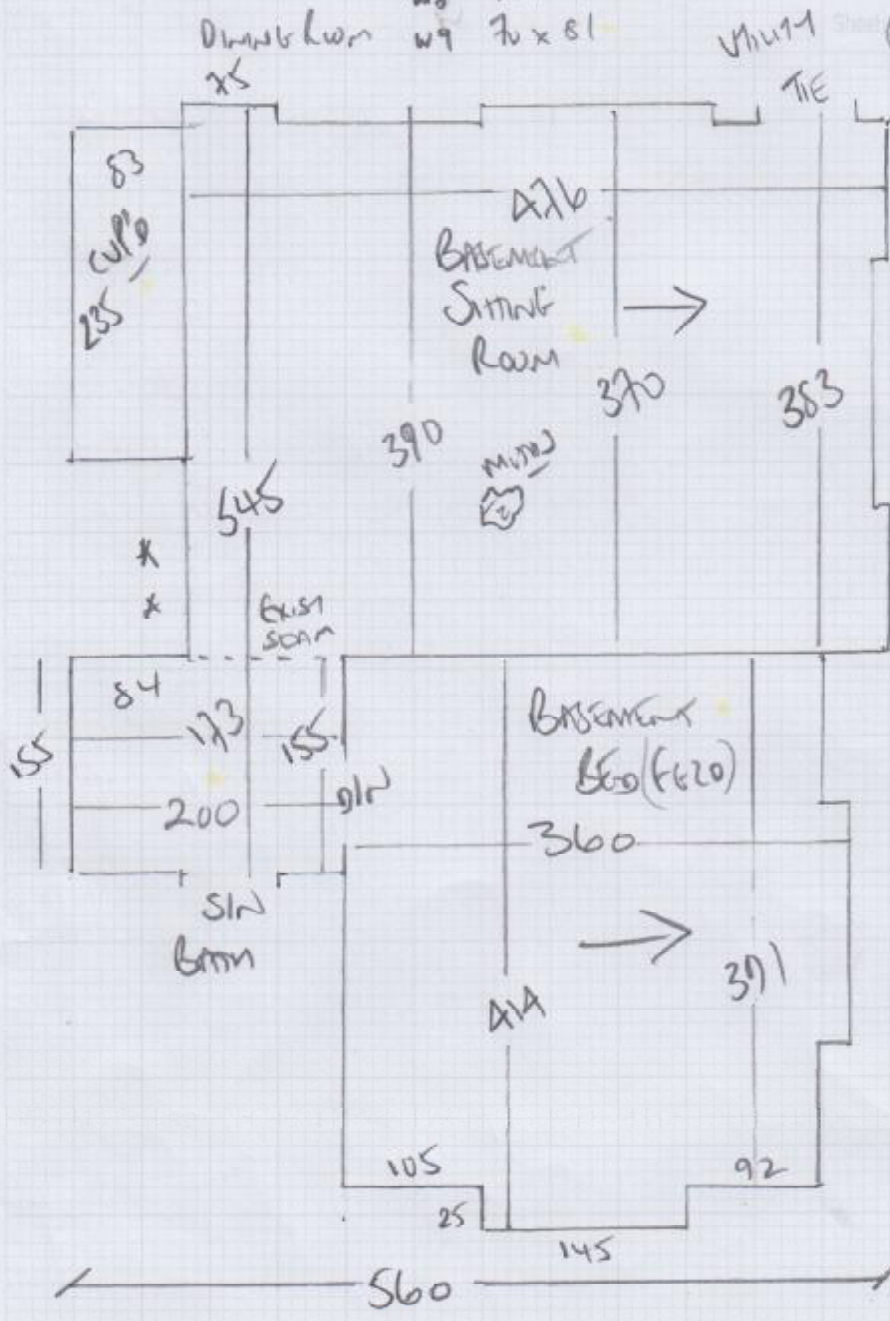

121.25m<sup>2</sup>

↓  
 AS 25m  
 ROLL

mrcarpets

Job No: P27450  
 Name: Robinson  
 To: CHARLEWICK  
 SWIS 112

20FS

w6 65 x 71

Bluse

45 x 85

\*

mrcarpet  
 Job No: P27450  
 Name: Robin Sam  
 Address: 70 CHANWOOD ROAD  
 SWIS 1P2  
 Tel:  
 Show: **3065**

9T

45 x 85

Blu

45 x 100

To Hall

SANDO BARS 6T

45 x 85

1ST floor  
 LANDING

Uplift CARPETS on FORT + STEELE  
 ANCO BAND  
 FURNITURE LOADED !!

Job No: P27450  
 Name: Robinson  
 Address: 70 CHAMBERLAIN LANE  
 SWIS 1P2

Loops

mrcarpet

Job No: P27450  
 Name: Robinson  
 Address: To CHANNWOOD ROAD  
 SW15 1P2

- Steps up to w7 65 x 98
- Down to w8 70 x 118
- xs w9 70 x 81

Sofa

White Sisal WARE and Gold Felt + STEEL