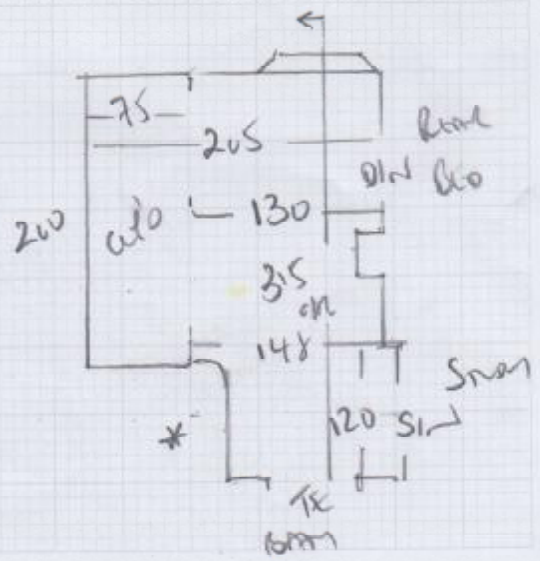

w1 60 x 82

w2 73 x 101

w3 60 x 70

6T

45 x 71

w4 60 x 82

w5 73 x 101

w6 65 x 71

Bluse

45 x 85

*

mrcarpet
Job No: P27450
Name: Robin Sam
Address: 70 CHANWOOD ROAD
SWIS 1P2
Tel:
Show: **3065**

9T

45 x 85

Blu

45 x 100

To Hall

SANDO BARS 6T

45 x 85

1ST floor
LANDING