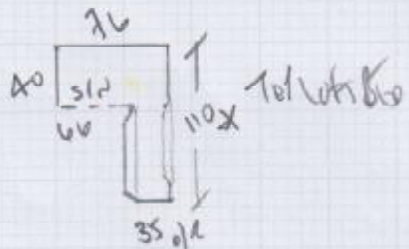

121.25m<sup>2</sup>

↓  
 AS 25m  
 ROLL

mrcarpets

Job No: P27450  
 Name: Robinson  
 To: CHARLEWICK  
 SWIS 112

20FS

# Tal ficut 1 Sprink

w1 60 x 82

w2 73 x 101

w3 60 x 70

6T

45 x 71

w4 60 x 82

w5 73 x 101