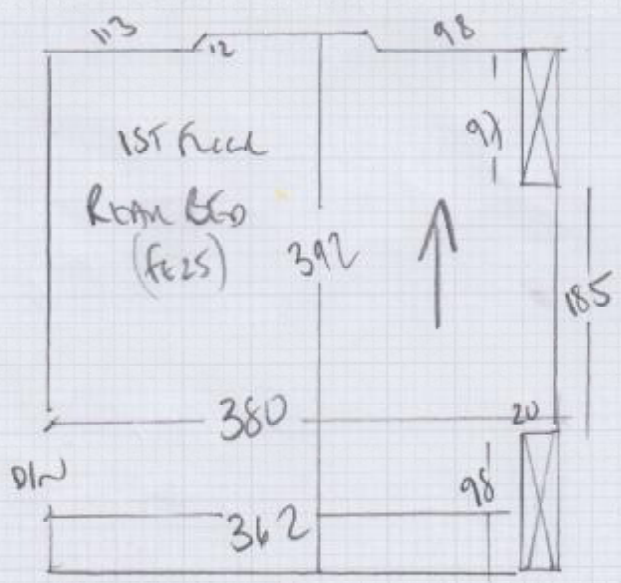

w6 65 x 71

Bluse

45 x 85

\*

mrcarpet  
 Job No: P27450  
 Name: Robin Sam  
 Address: 70 CHANWOOD ROAD  
 SWIS 1P2  
 Tel:  
 Show: **3065**

9T

45 x 85

Blu

45 x 100

To Hall

SANDO BARS 6T

45 x 85

1ST floor  
 LANDING

Uplift CARPETS on FORT + STEELE  
 ANCO BAND  
 FURNITURE LOADED !!

Job No: P27450  
 Name: Robinson  
 Address: 70 CHAMBERLAIN LANE  
 SWIS 1P2

Loops

mrcarpet

Job No: P27450  
 Name: Robinson  
 Address: To CHANNWOOD ROAD  
 SW15 1P2

- Steps up to w7 65 x 98
- Down to w8 70 x 118
- xs w9 70 x 81

Sofa

White Sisal WARE and Gold Felt + STEEL