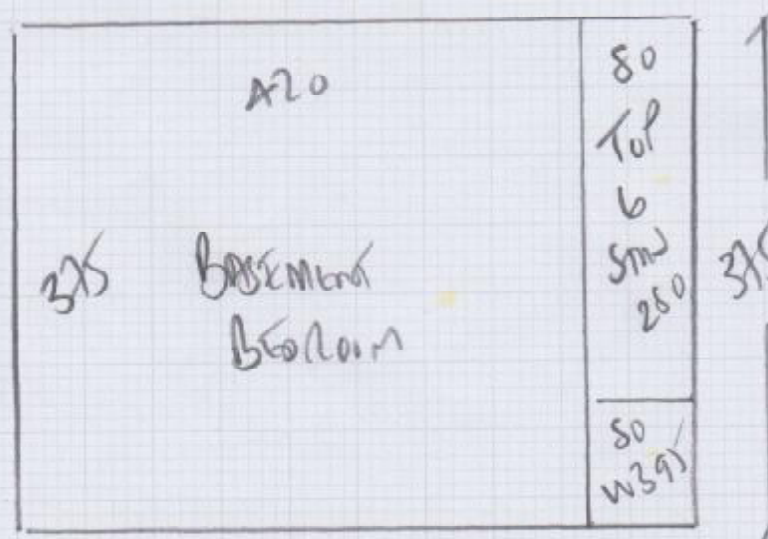

500

mrcarpets

Job No: P27450  
 Name: Robinson  
 Address: 70 CHALWOOD RD  
 SWIS 1 P2  
 Tel:  
 Sheet: 1 of 5

730

DAKOTA  
Colour DAK C65

- Row 1 730 x 500
- Row 2 405 x 500
- Row 3 490 x 500
- Row 4 375 x 500
- Loft 650 425 x 500
- + W8
- 2425 x 500

121.25m<sup>2</sup>

↓  
 AS 25m  
 ROLL

mrcarpets

Job No: P27450  
 Name: Robinson  
 To: CHARLEWICK  
 SWIS 112

20FS

w6 65 x 71

Bluse

45 x 85

\*

mrcarpet  
 Job No: P27450  
 Name: Robin Sam  
 Address: 70 CHANWOOD ROAD  
 SWIS 1P2  
 Tel:  
 Show: **3065**

9T

45 x 85

Blu

mrcarpet

Job No: P27450  
 Name: Robinson  
 Address: To CHANNWOOD ROAD  
 SW15 1P2

- Steps up to w7 65 x 98
- Down to w8 70 x 118
- xs w9 70 x 81

Sofa

White Sisal WARE and Gold Felt + STEEL