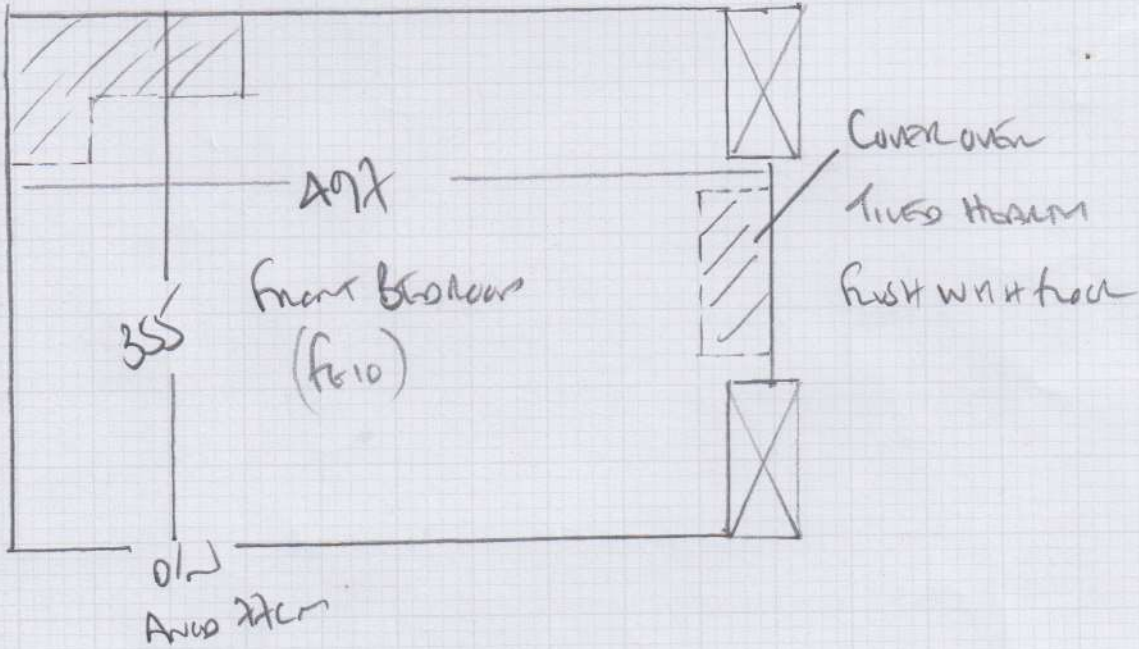

First floor front bedroom

Luluwatu

Colour LW35

$$370 \times 500 = 1850m^2$$

Job No: P27454

Name: MARTY

Address: 6A Festing Road

SWIS ILP

Tel:

Sheet:

1 of 1

WOOD FLOORBOARDS (POOR CONDITION) BUT WELL SCREWED DOWN

NO VENT

FURNITURE Frio CUSTOMERS SEND TO CLEAR ROOM PRIOR TO FITTING