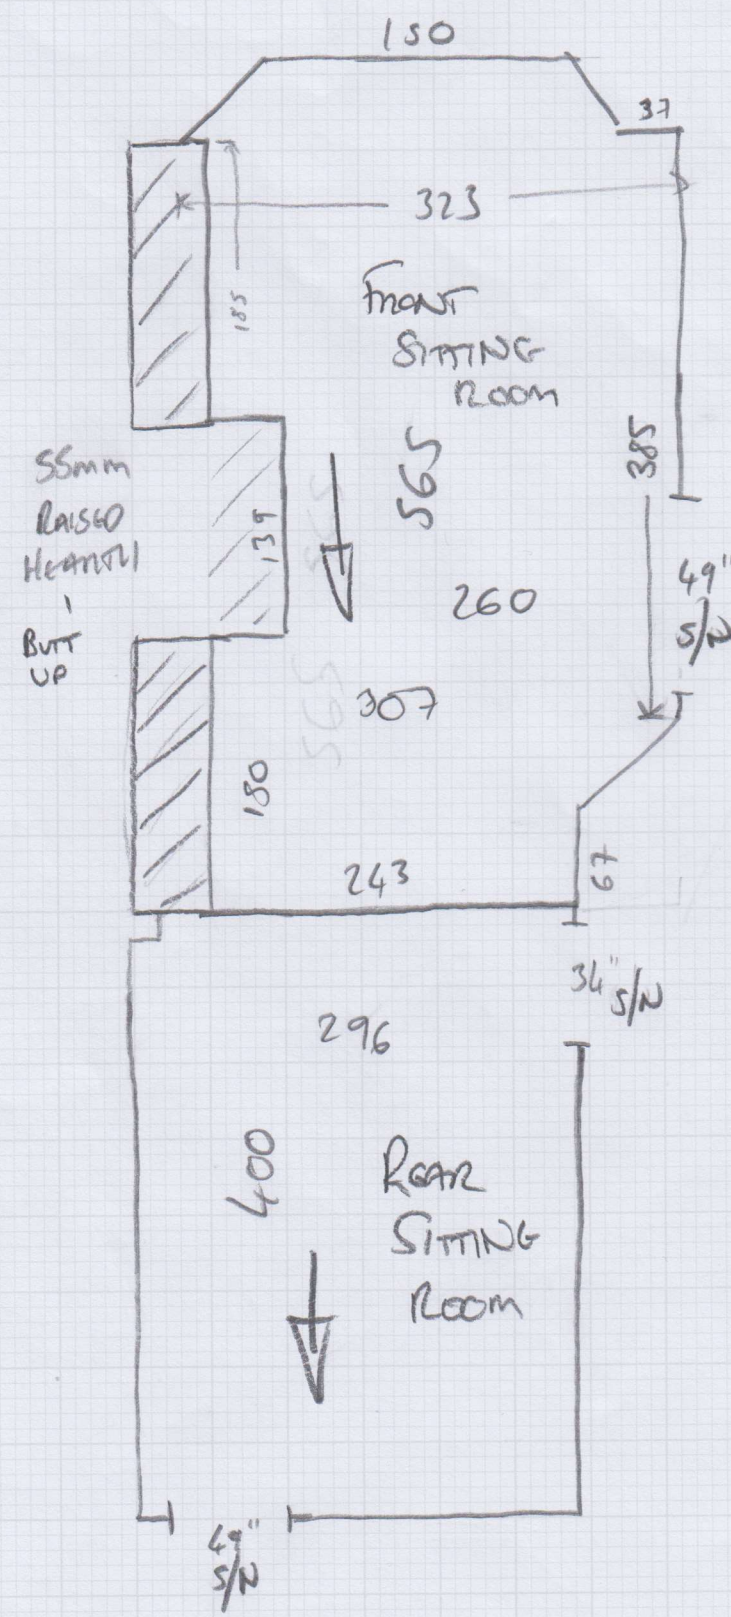

Job No: P27468
Name: WICKINBOTHAM

Address:

Tel:

Sheet:

(1 of 2)

HEAVEN JUST 4202

- HEA-214

580 x 400

410 x 400

990 x 400

= 39.6m²

Job No: P27468

Name: WILKINBORHAM

Address:

Tel:

Sheet:

2 of 2

HALL - EXISTING LAMINATE

SCOTIA TO front, REAR + RIGHT SIDE OF front RECEPTION

SCOTIA TO ENTIRE PERIMETER OF REAR RECEPTION

* AUTO BE REMOVED + DOORS TRIMMED BEFORE FIT DATE

KITCHEN - Tiles Level With Ex. Laminated