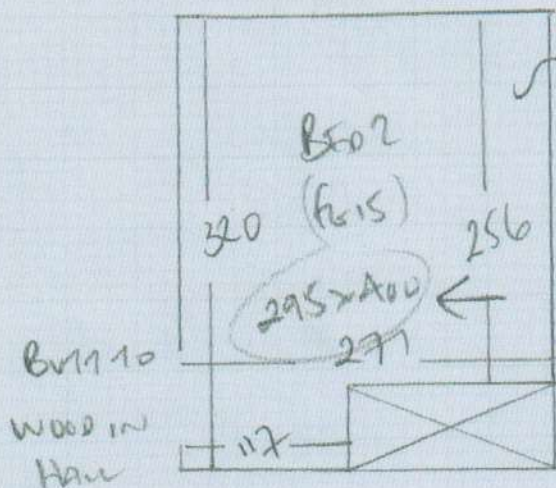

P27470  
 WORMHOLE STONE  
 7 SCHUBERT ROAD  
 SWIS 1DL

1 of 1

NATURAL CO-ORDINATES RIB PEBBLE BEACH

BED 1 525 x 400

BED 2 295 x 100

820 x 400

3280m<sup>2</sup>