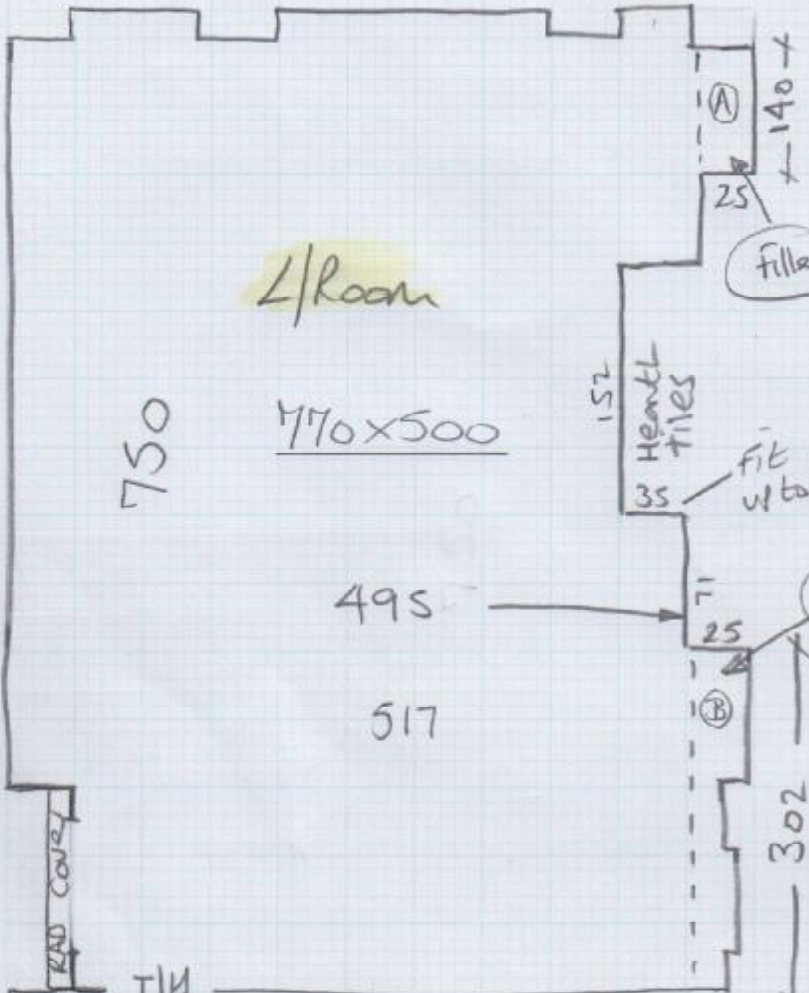

②

Imrcarpet

P27471
HDWE

204

Job No: P27471
Name: HDWE
Address:

3 of 4

EX Vinyl is fitted just under front of W/M

Lay Vinyl over top of ex Vinyl (ok)

Apply Clear Mastic All round.

2
143
18
09
170

SW goes under RAD cover

P27471
HDWE
31 Devonshire Place
Grand floor - Flat D

4 of 4

mrcarpet

DESIGNS FOR FLOORS

70 Lower Richmond Road
Putney
SW15 1LL

Tel Nr: 020-8789 3133
Fax Nr: 020-8780 2140

ROLL BREAKDOWN

Job No: P27471

Customer Name: Howard de Walden Estates

Carpet: Silk Touch

Colour: SLK-328 (Silver Charm)

Roll Size	25.00 x 5.00m
Living Room	7.80 x 5.00m
Cut Plan 1	6.50 x 5.00m
Cut Plan 2	8.70 x 5.00m
Balance left over	2.00 x 5.00m