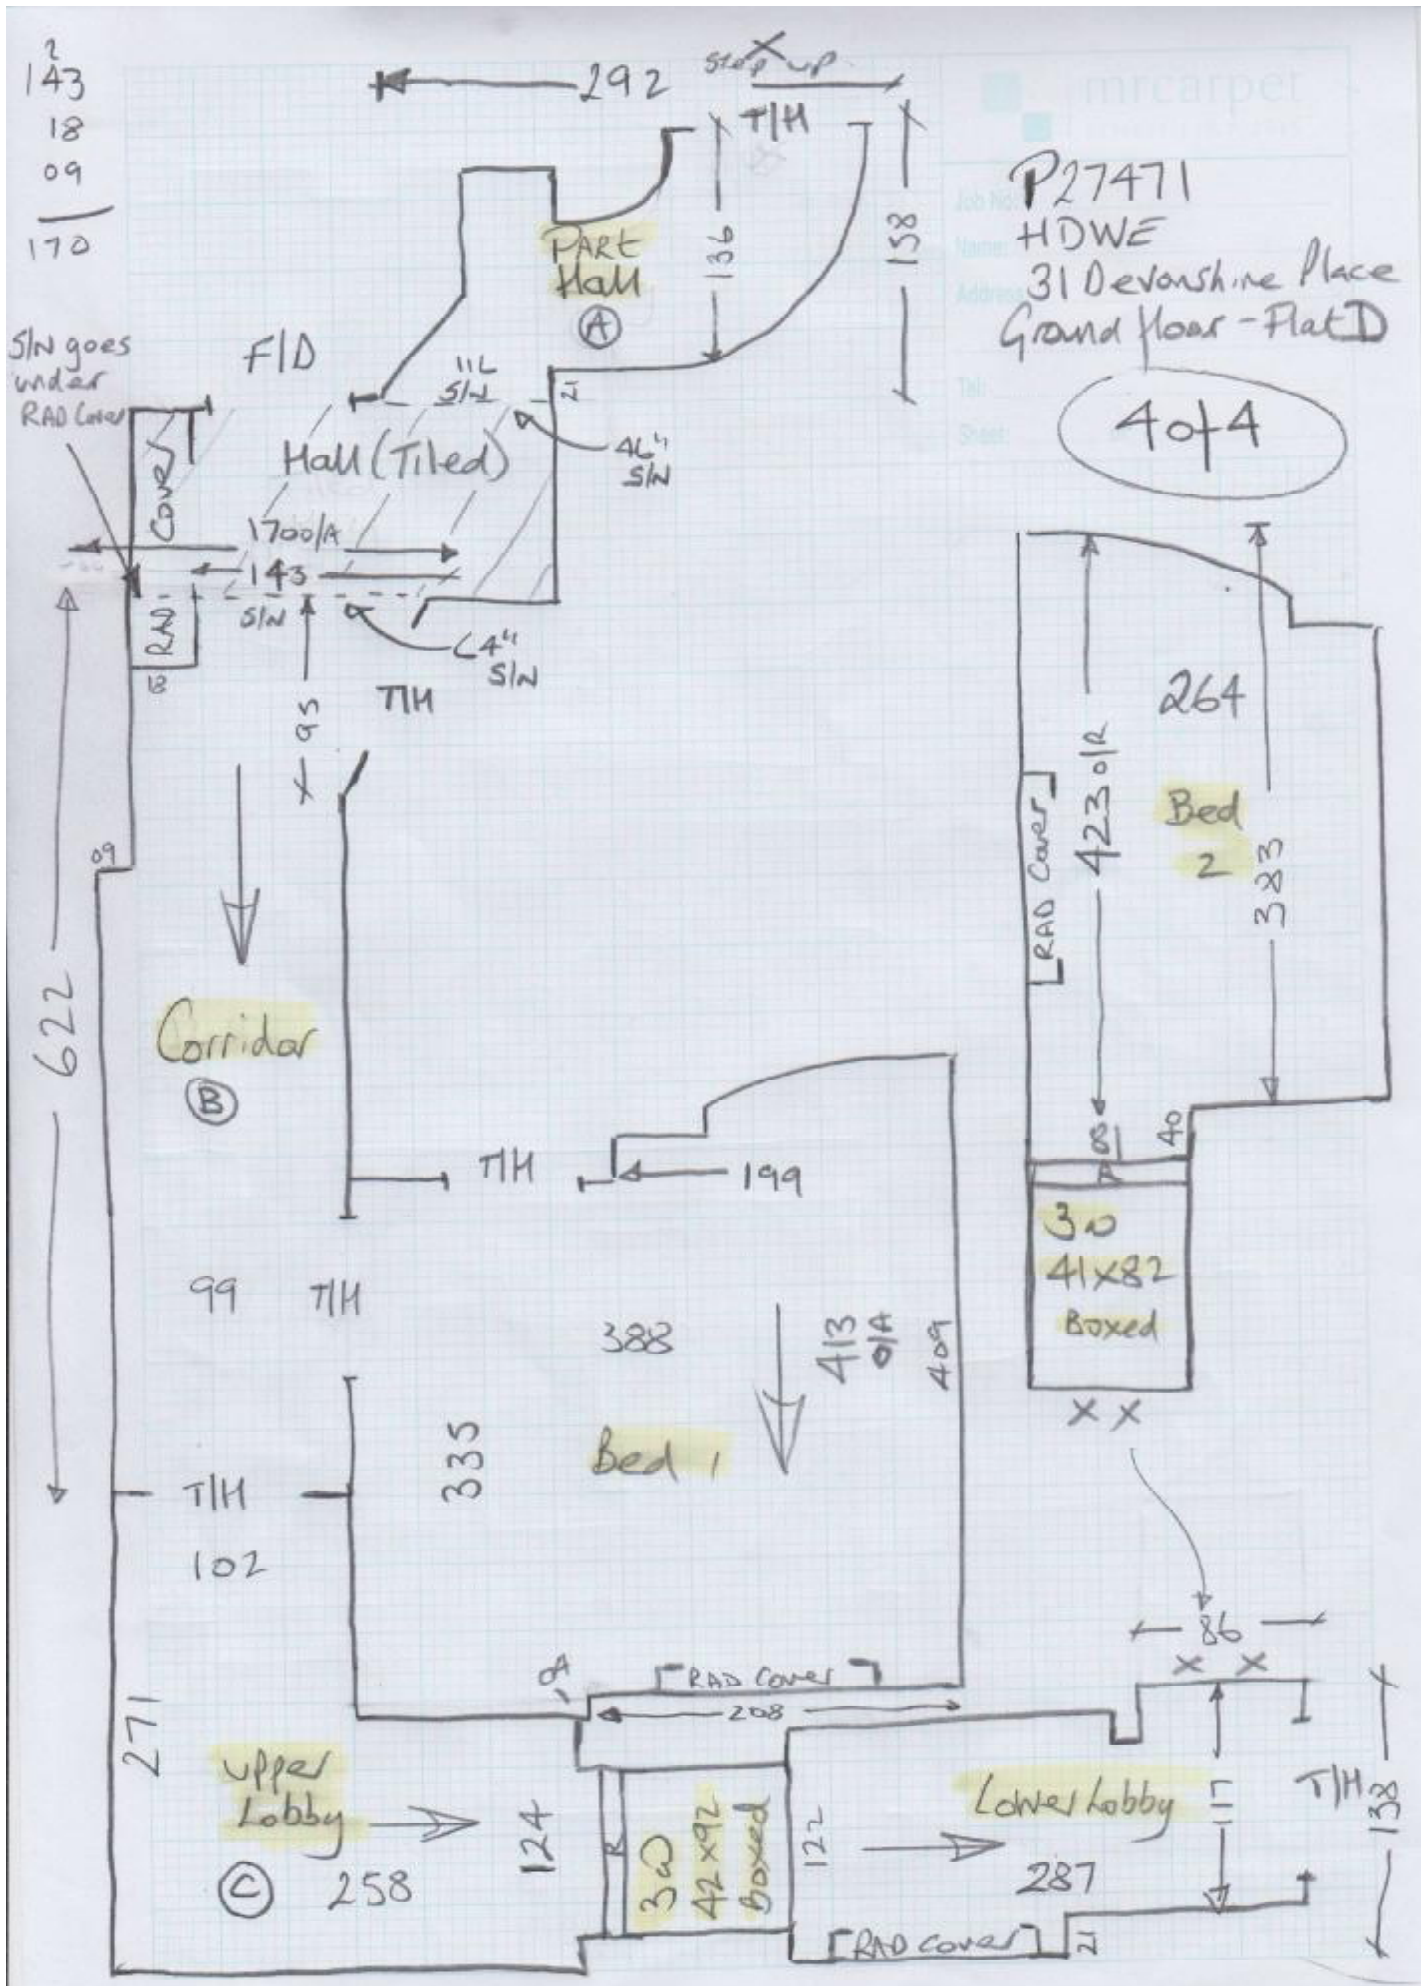

②

Imrcarpet

P27471
HDWE

204

Job No: P27471
Name: HDWE
Address:

3 of 4

EX Vinyl is fitted just under front of W/M

Lay Vinyl over top of ex Vinyl (ok)

Apply Clear Mastic All round.

2
143
18
09
170

SW goes under RAD cover

P27471
HDWE
31 Devonshire Place
Grand floor - Flat D

4 of 4

mrcarpet

DESIGNS FOR FLOORS

70 Lower Richmond Road
Putney
SW15 1LL

Tel Nr: 020-8789 3133
Fax Nr: 020-8780 2140

ROLL BREAKDOWN

Job No: P27471

Customer Name: Howard de Walden Estates

Carpet: Silk Touch

Colour: SLK-328 (Silver Charm)

Roll Size	25.00 x 5.00m
Living Room	7.80 x 5.00m
Cut Plan 1	6.50 x 5.00m
Cut Plan 2	8.70 x 5.00m
Balance left over	2.00 x 5.00m