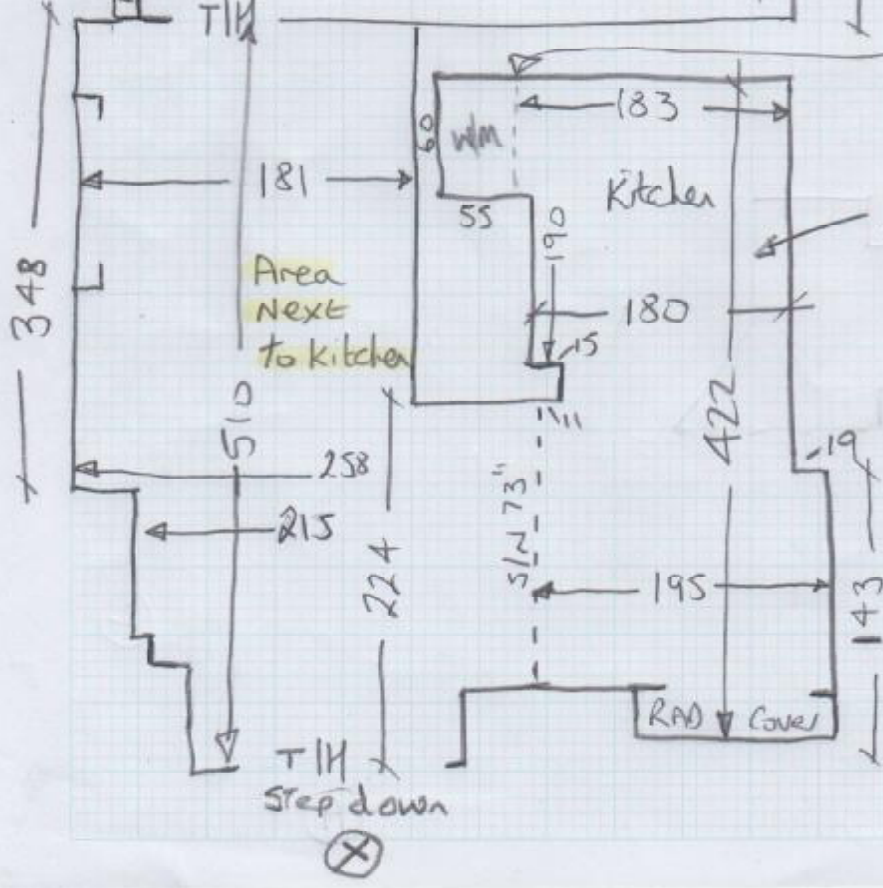

②

Imrcarpet

P27471
HDWE

204

Job No: P27471
Name: HDWE
Address:

3 of 4

EX Vinyl is fitted just under front of W/M

Lay Vinyl over top of ex Vinyl (ok)

Apply Clear Mastic All round.

2
143
18
09
170

SW goes under RAD cover

P27471
HDWE
31 Devonshire Place
Grand floor - Flat D

4 of 4

mrcarpet

DESIGNS FOR FLOORS

70 Lower Richmond Road
Putney
SW15 1LL

Tel Nr: 020-8789 3133
Fax Nr: 020-8780 2140

ROLL BREAKDOWN

Job No: P27471

Customer Name: Howard de Walden Estates

Carpet: Silk Touch

Colour: SLK-328 (Silver Charm)

Roll Size	25.00 x 5.00m
Living Room	7.80 x 5.00m
Cut Plan 1	6.50 x 5.00m
Cut Plan 2	8.70 x 5.00m
Balance left over	2.00 x 5.00m