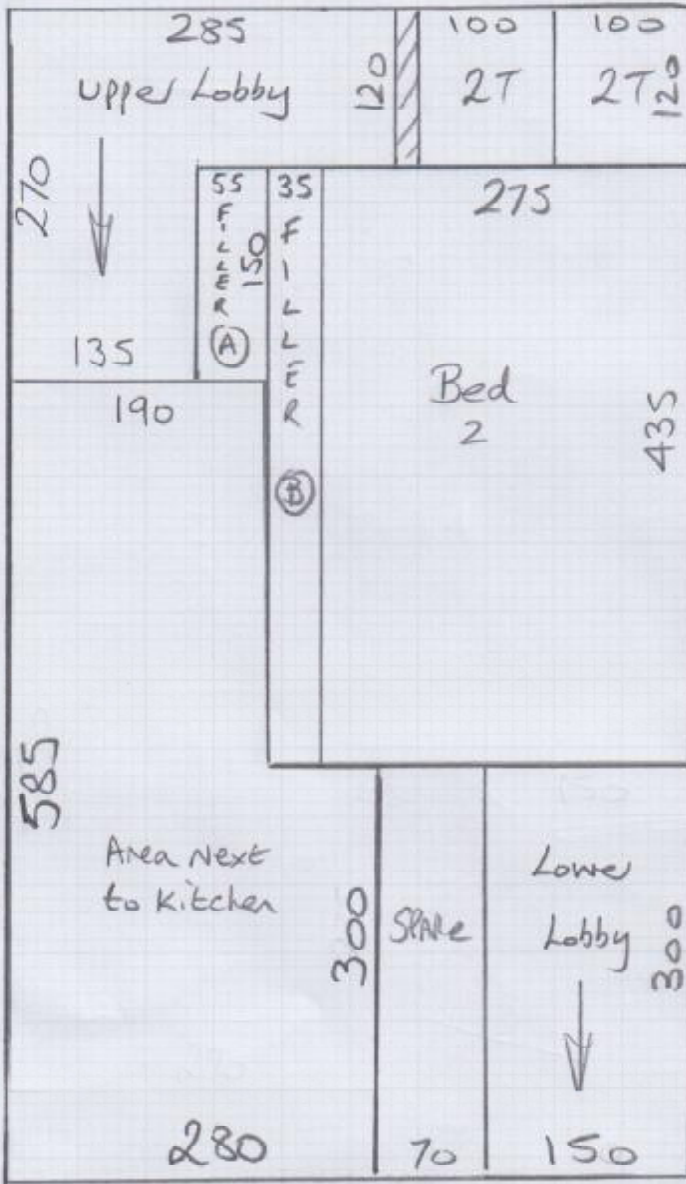

②

Imrcarpet

P27471
HDWE

204

Job No: P27471
Name: HDWE
Address:

3 of 4

EX Vinyl is fitted just under front of W/M

Lay Vinyl over top of ex Vinyl (ok)

Apply Clear Mastic All round.

2
143
18
09
170

SW goes under RAD cover

P27471
HDWE
31 Devonshire Place
Grand floor - Flat D

4 of 4

mrcarpet

DESIGNS FOR FLOORS

70 Lower Richmond Road
Putney
SW15 1LL

Tel Nr: 020-8789 3133
Fax Nr: 020-8780 2140

ROLL BREAKDOWN

Job No: P27471

Customer Name: Howard de Walden Estates

Carpet: Silk Touch

Colour: SLK-328 (Silver Charm)

Roll Size	25.00 x 5.00m
Living Room	7.80 x 5.00m
Cut Plan 1	6.50 x 5.00m
Cut Plan 2	8.70 x 5.00m
Balance left over	2.00 x 5.00m