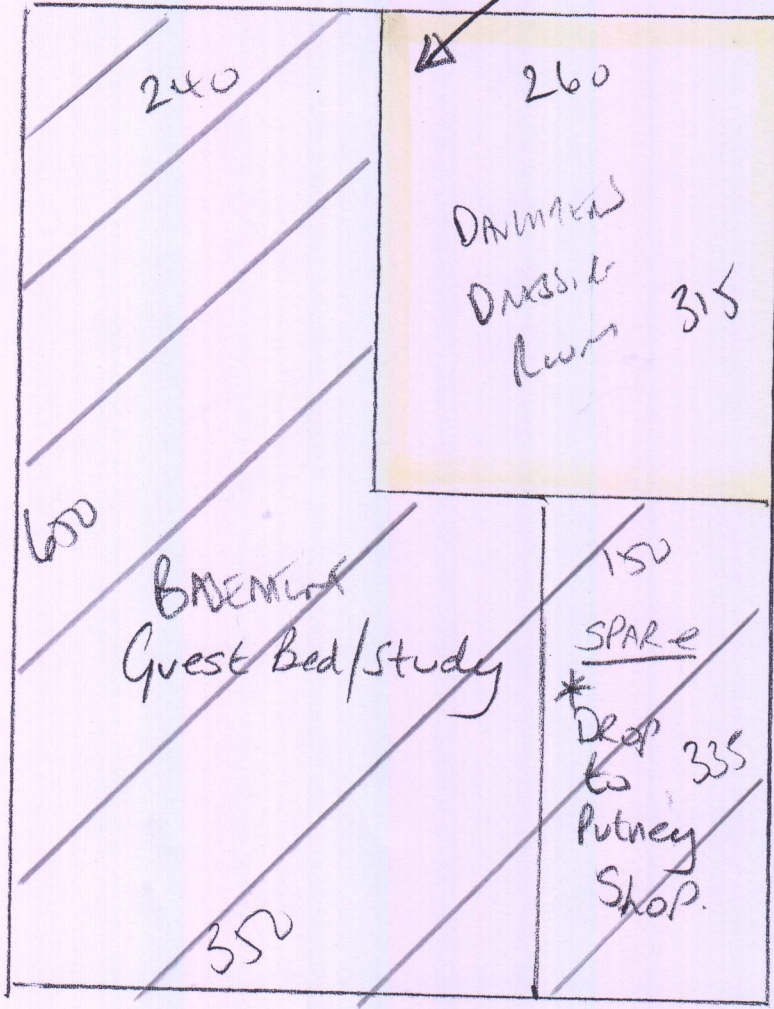

MARKUP # Stone w/WH

PHASE 3

-31/5

P27472

ROMILA

26 MENUE (LAD)

SWI 3913

10/4

Silk Luxur-1

Color SILK-LV100

650 x 500

3250 m²

BASEMENT STAIR + 1ST FLOOR REAR DRESSING ROOM

PHASE 3 -31/5

Also: -

Fit Shim s to Loft BATH (12mm)

Fully Fitted

- 31
- 45 x 78
- W1 65 x 90
- W2 75 x 105
- W3 70 x 70
- W4 65 x 85
- W5 78 x 105
- W6 65 x 73
- 47
- 46 x 73
- *

To 1st floor landing

CHECK MEASURE
THIS ROOM

Re-stretch
& relay this
Bed as
NEC