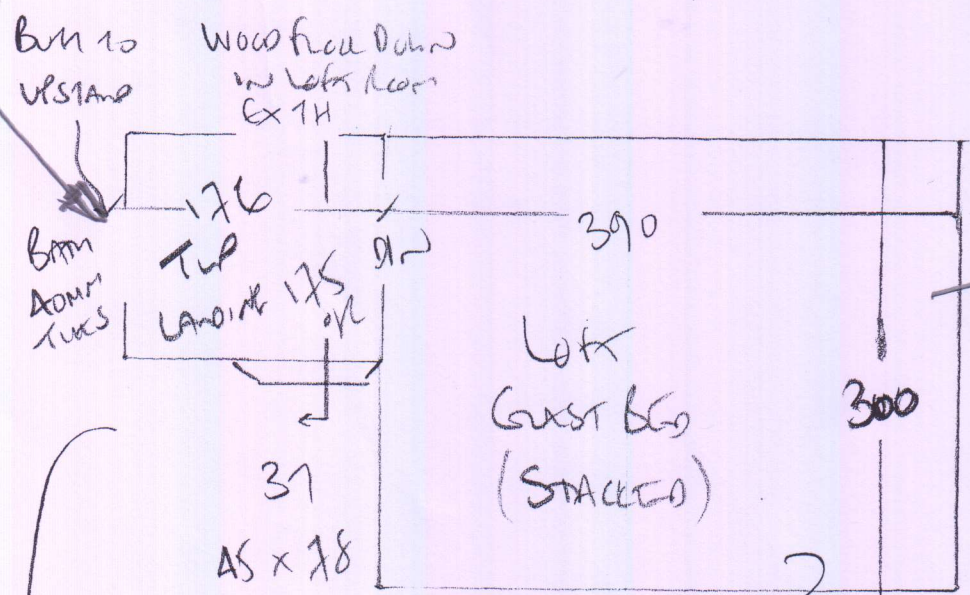

MARKUP # Stone w/WH

PHASE 3

-31/5

P27472

ROMILA

26 MENUE (LAD)

SWI 3913

10/4

Silk Luxur-1

Color SILK-LV100

650 x 500

3250 m²

BASEMENT STAIR + 1ST FLOOR REAR DRESSING ROOM

PHASE 3 -31/5

Also: -

Fit Shim s to Loft BATH (12mm)

Fully Fitted

- 31
- 45 x 78
- W1 65 x 90
- W2 75 x 105
- W3 70 x 70
- W4 65 x 85
- W5 78 x 105
- W6 65 x 73
- 47
- 46 x 73
- *

To 1st floor landing

CHECK MEASURE
THIS ROOM

Re-stretch
& relay this
Bed as
NEC

BASEMENT STAIRS
 GRAND FLOOR TO BASEMENT
 WOOD NOSING (NOT IN YET)

P27472
 ROMIZA
 26 MEVINE CAD
 SW13 9LJ

4 of 4

- Riser 20 x 74
- 41
- A2 x 74
- w7 64 x 88
- w8 76 x 105
- w9 67 x 74
- 61
- 45 x 74
- w10 77 x 107
- w11 108 x 74
- 21
- 45 x 74