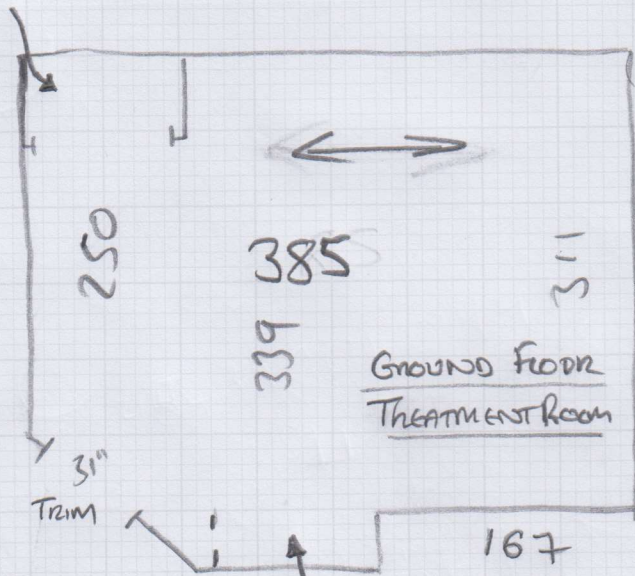

Job No: P27478  
Name: BINO BUILD LTD  
Address: 1001  
Tel:  
Sheet: of:

MODULEO Transform Click  
- 22220 Black Oak  
8 PACKS

MUST LAY INTO CUP'D.

(EX. CARPET TILES IN HALL)

MUST LAY UNDER CUP'D

- 15mm LAMINATE @ PRESENT - WILL TO REMOVE SCOTIA
- Door OK
- All FURN WILL BE OUT