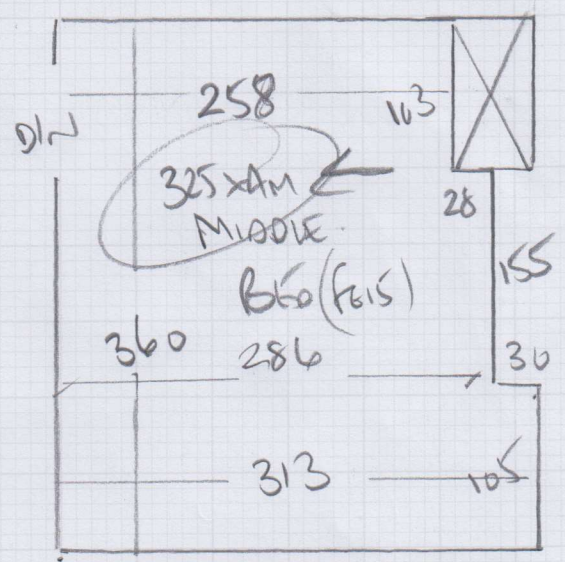

Job No: P27482
 Name: THOMAS
 Address: 61 NORWAY ROAD
 SWIS 1HT
 Tel:
 Sheet: (1 of 1)

DANUBE DAN/767P
 Tup hood 345 x 400
 Middle bto 325 x 400
 870 x 400
 34.80m²
 MASHEN bto 480 x 500
 22.50m²

ULTRA MUST LIVE ON FOOT + STOVE (ASA to do)