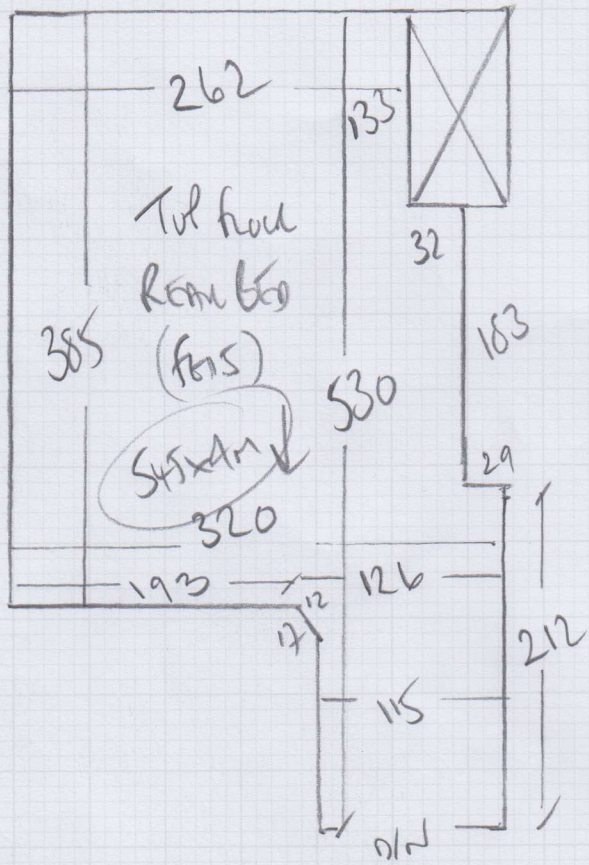

Job No: P27482
 Name: THOMAS
 Address: 61 NORWAY ROAD
 SWIS 1HT
 Tel:
 Sheet: (1 of 1)

DANUBE DAN/767P
 Tup hood 345 x 400
 Middle bto 325 x 400
 870 x 400
 34.80m²
 MASHEN bto 480 x 500
 22.50m²

ULTRA MUST LIVE ON FOOT + STOVE (ASA to do)