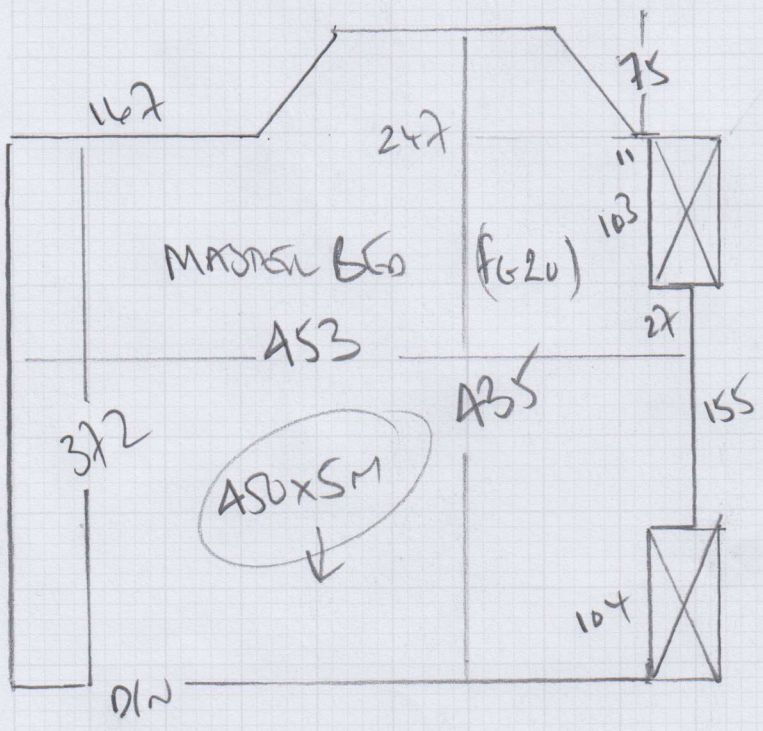

Job No: P27482
 Name: THOMAS
 Address: 61 NORWAY ROAD
 SWIS 1HT
 Tel:
 Sheet: (1 of 1)

DANUBE DAN/767P
 Tup hood 345 x 400
 Middle bto 325 x 400
 870 x 400
 34.80m²
 MASHEN bto 480 x 500
 22.50m²

ULTRA MUST LIVE ON FOOT + STOVE (ASA to do)