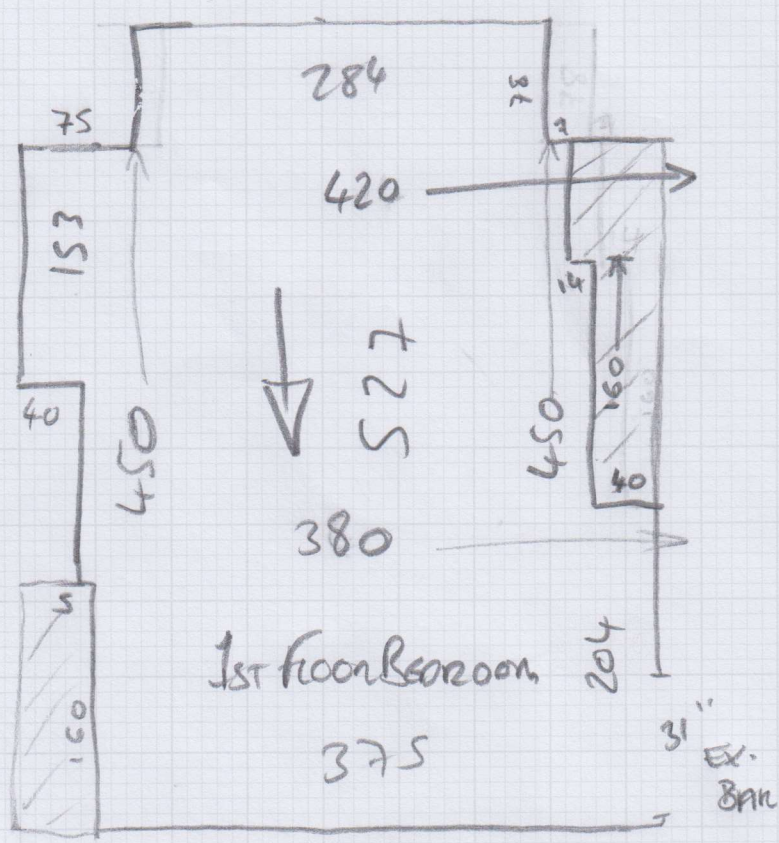

Job No: P27685  
Name: Comerford  
Address:

Tel:  
Sheet: (1 of 1)

Katsu 'Stock'  
KT-819110  
5.60 x 5.00m

(28m<sup>2</sup>)