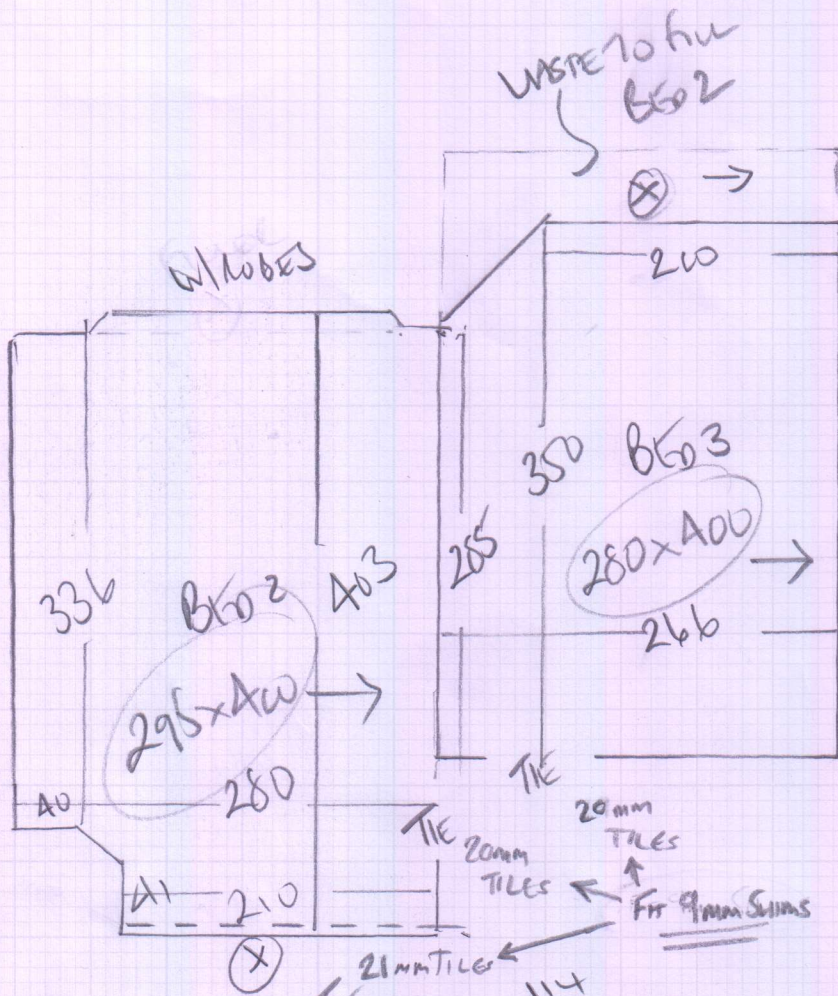

\* This is for

mrcarpets  
 Job No: P27A97  
 Name: DONOVAN PROPERTIES LTD  
 Address: 17A COUNTESS RD  
 SWIS 6QC  
 Tel: \_\_\_\_\_  
 Sheet: \_\_\_\_\_ of: \_\_\_\_\_

SLATE 1MST A2  
 COLOR A237  
 B501 330x400  
 B502 295x400  
 B503 280x400  
 36.20m<sup>2</sup> 905x400  
 LANTER 600x500  
 30m<sup>2</sup>