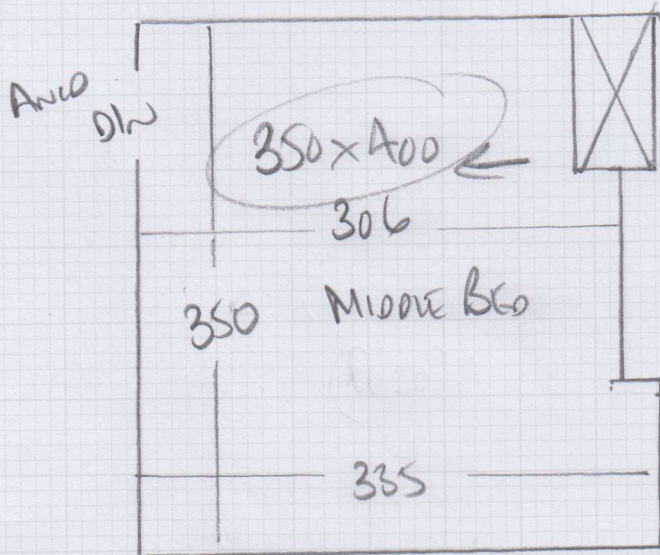

* Ring Rieke (Daughter) When on Way 07791-077305

mrcarpet
Job No: P27503
Name: MARTY
Address: 6A Besim Road
SWISILP
Tel:
Sheet: 1 of 1

Middle Bedroom

Luxuram
Colour - LW-35

$$350 \times 400 = 14m^2$$

Move 1 Empty W/Robe. Call Shop if you need a hand to move it?

Re-use Ex Sledge

Needs New U/LAY & D/BAR.