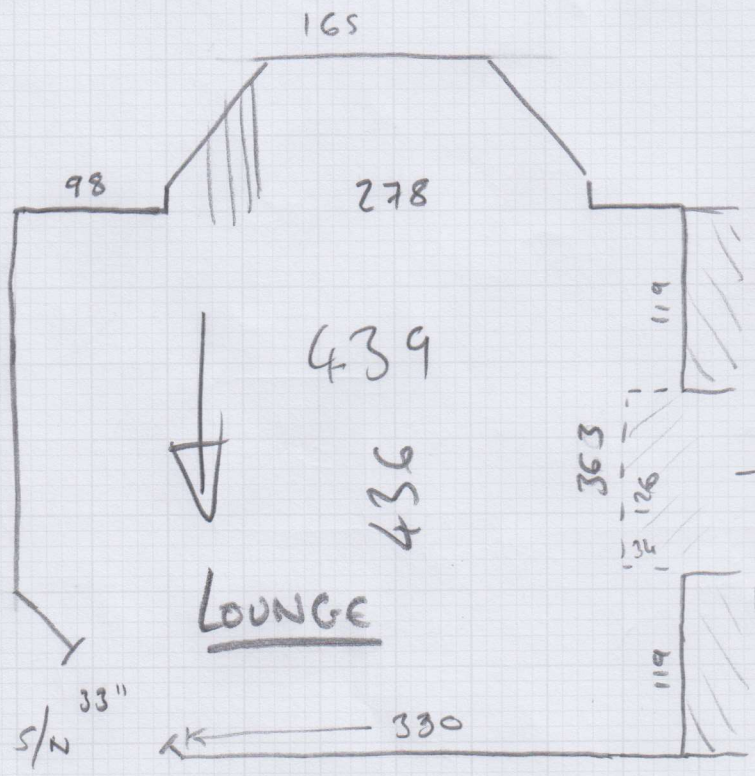

Job No: P27504

Name: SHANKEY

Address:

Tel: 1 of 1

Wilton

NTWIL-06

4.50 x 5.00m

22.5m²

- Low Tiles

FIT AND
S/N'S TO
SURROUND

Piano - will be removed by customer

~~2 sofas to move~~

- Just one sofa
to move