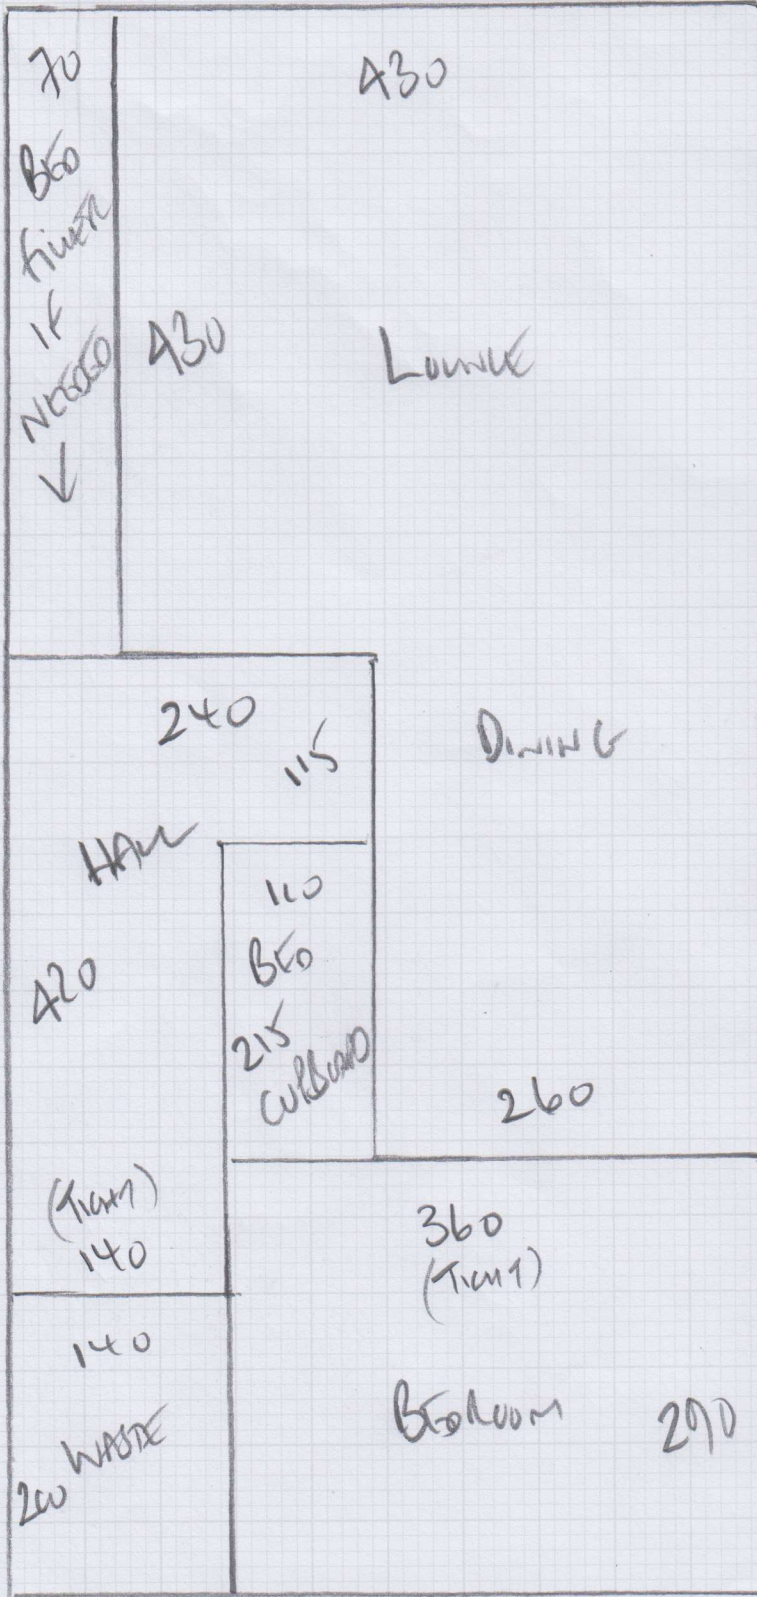

500

mrcarpet

Job No: P27510  
 Name: Marcar  
 Address: Flat 35 Milton Court  
 Carrara Wharf  
 Tel: SW6 3UT  
 Sheet: 1 of 2

Colorado  
COL-2203

1050

1050 x 500

52.50 m<sup>2</sup>

Done by: [Signature]  
 Date: [Signature]

Job No: P27510  
Name: Marcar  
Address: Flat 35, Milton Court  
Carrara Wharf  
Tel: SW6 3UJ  
Sheet: 2 of 2