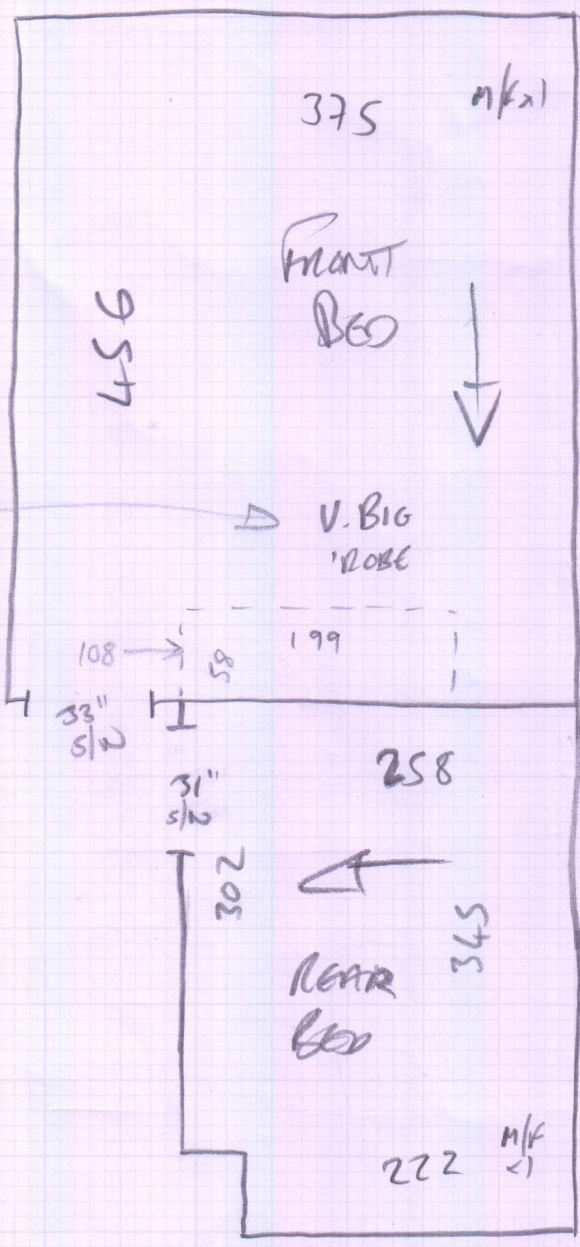

Job No: P27515
Name: WEATHERALL
Address:

1 of 1

Stainfree Twist
STA-007

Front Bed = 465×400
Rear Bed = 270×400
735 x 600

= 29.4m²

FIT AROUND IF STILL IN ROOM AT TIME OF FITTING