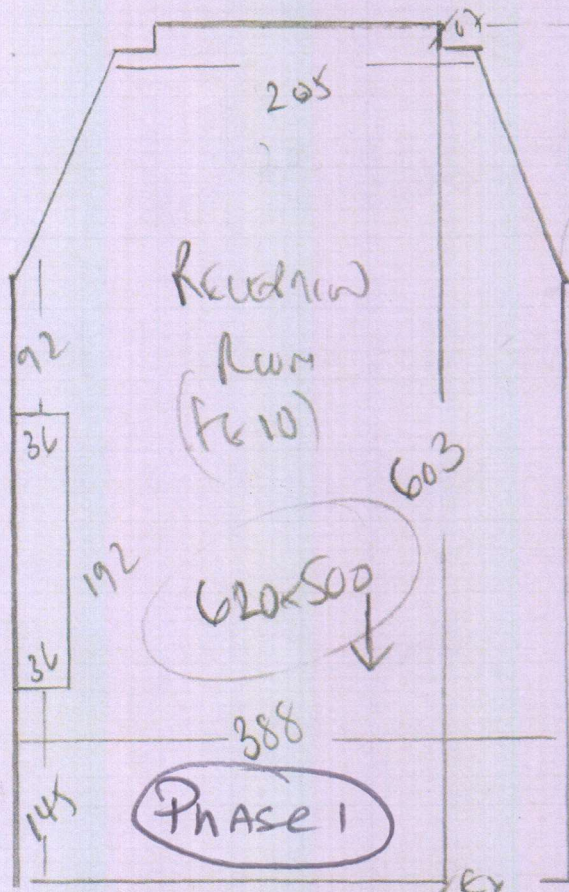

P27522
BOTTOM UP
225sqm House
MARCH FIELDS
SWISS BLK

1 of 2

Hammock Unit ELITE

MAGNOLIA

225 x 500

11.25m²

100
WASTE
to
FINISH
for
HAMMOCK
A x D
615

*
LEAVE WASTE 615 x 100m
ON SITE FOR PHASE 2
HAMMOCK FINISH.

620 x 500

31m²

Finishes
A & B

P 27522
Bottom level
22 Salween House
Manual fields
SWIS 3LR

2 of 2

Reception
620 x 500
WASTE TO DO PART HALLWAY
A LEAVE ON SITE
+ HALL FINISH B

* Old Brass
(cup top)

Join in Doorway

HALL - VLIK WARE
CARPET ON OLD MAT
+ STUCCO

Bathroom - VLIK
WATER BATH LATEX
Bathroom CARPET.
PERIMETER TILED

Bathroom CONDENSE FROM
CAROUSEL Bathroom
260 x 200m = 520m²