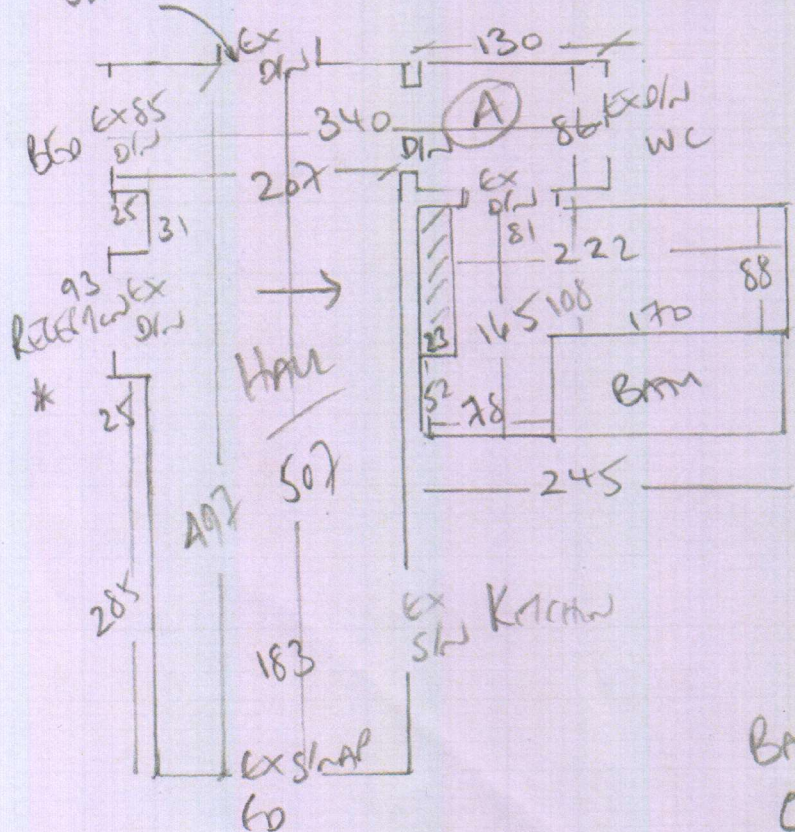

620 x 500

31m²

Finishes
A & B

P 27522
Bottom level
22 Salween House
Manual fields
SWIS 3LR

2 of 2

Reception
620 x 500
WASTE TO DO PART HALLWAY
A LEAVE ON SITE
+ HALL FINISH B

* Old Brass
(cup top)

Join in Doorway

HALL - VLIK WARE
CARPET ON OLD MAT
+ STUCCO

Bathroom - VLIK
WATER BATH LATEX
Bathroom CARPET.
PERIMETER TILED

Bathroom CONDENSE FROM
CAROUSEL Bathroom
260 x 200m = 520m²