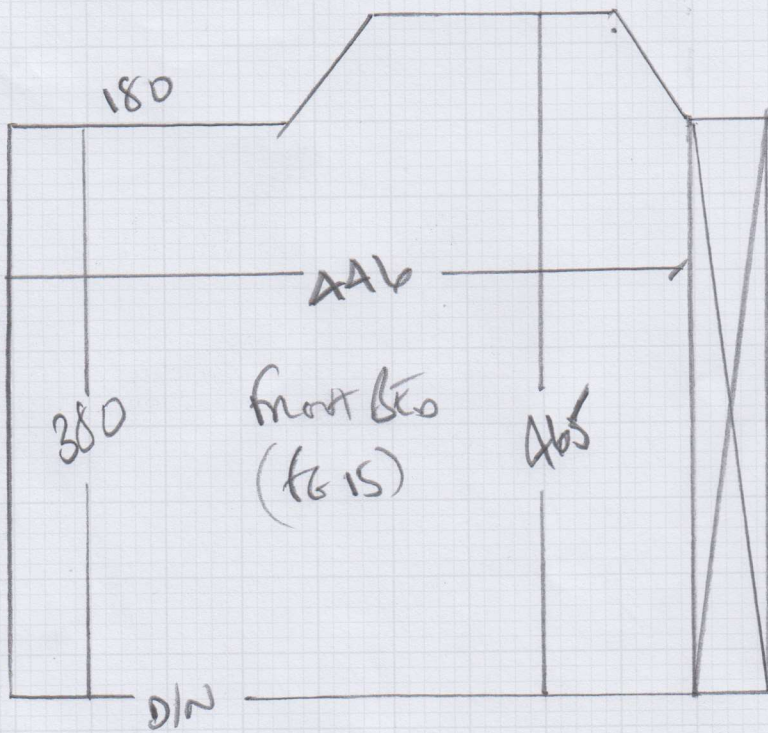

Job No: P27531
Name: MONZIES - GOW
Address: 88 NORADY ROAD
SWIS 1PG

Tel: 1011
Sheet: 1

DAKAR

Col. DKR-334.

= 4 X 5 x 500m

23.75m²

EXISTING (17) STITCHES IN OLD RUBBER
DOOR RUBBER IN EXISTING CARPET (SLIGHTLY)!!