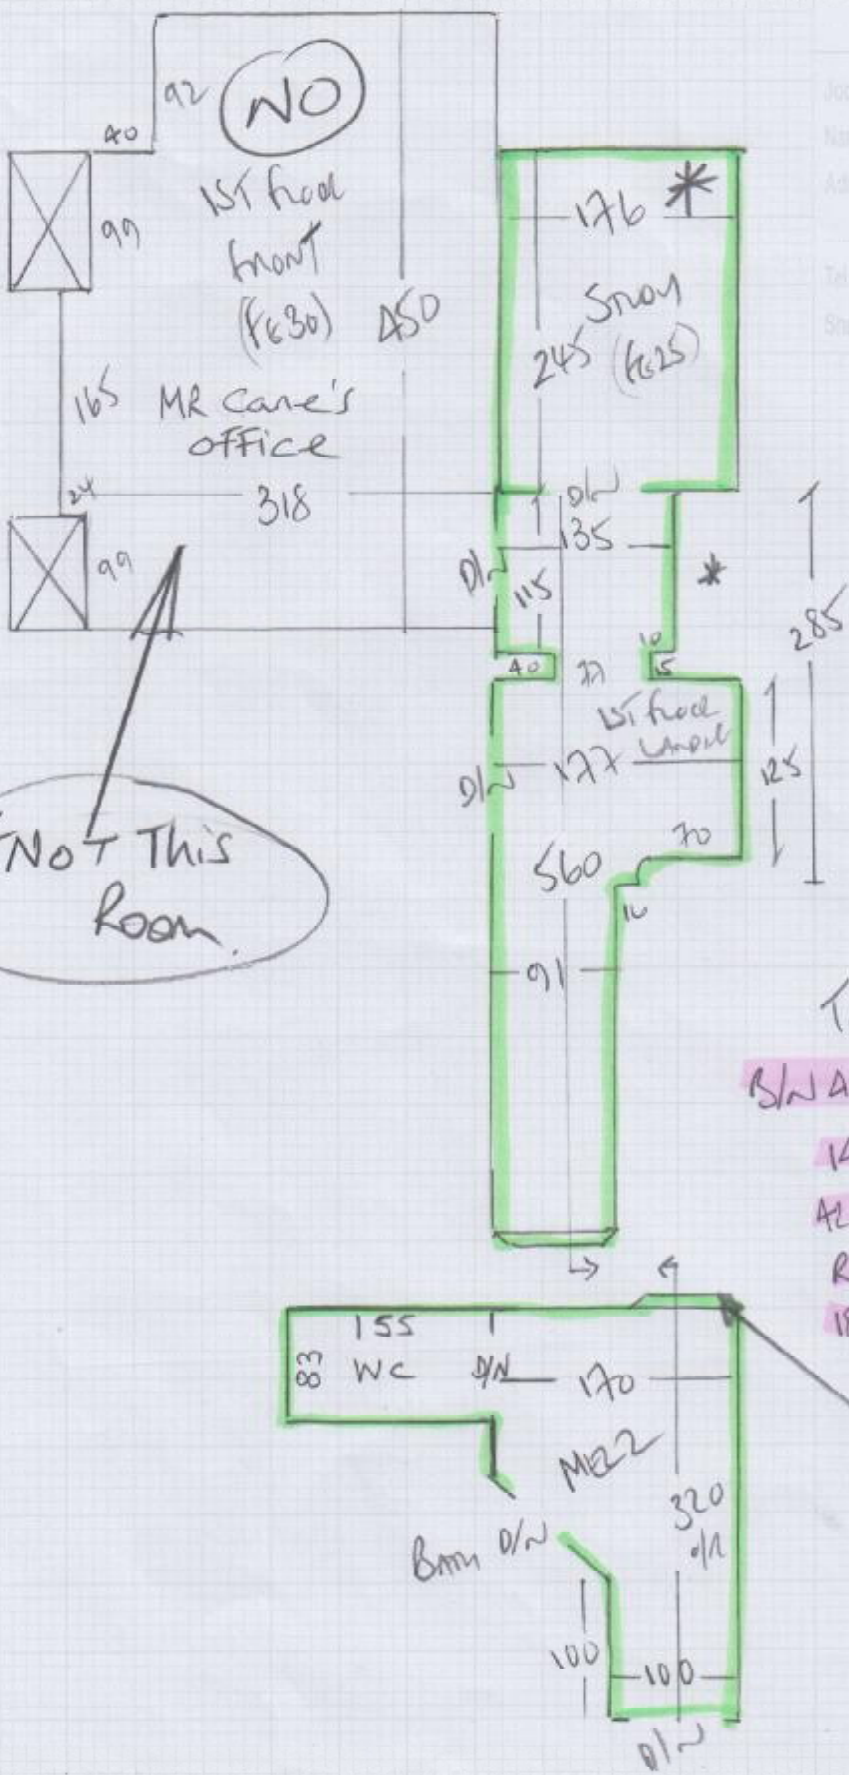

*Phase 1 - 15/3 = fit 1st floor study, Dining Room + upper stairs

Phase 2 - 16/3 = All remaining areas

*

110 135 1x2	110 135 1/4	90 4 5x2	90 4 5x2 200	290
110 65 6x2	110 65 w4			
110 90 w2	110 w3 90	90 w1 90	90 w4 90	

mrcarpet

Job No: P27532
 Name: CANE
 Address: 26 BENEWICK RD
 SW130BJ
 Tel:
 Sheet: 2 of 6
UPPER STAIRS / LANDING

Carouche Regal
Color Palm

2 PLAN 290 x 400
 = 1160m²

Job No: P 27532
 Name: CAVE
 Address: 26 BENEVE ROAD
 SW13 0BJ
 Tel:
 Sheet: **3 of 6**
 Hall + Dinner Room

*NOT THIS ROOM

To Have *

- 8/24 45 x 96
- 141
- 42 x 77
- Riser
- 18 x 75

Ashdown STRIPE Col. Cinnamon Full width

Finish under nose Riser to be STRIPE Carpet

mrcarpet
 Job No: P27532
 Name: CAME
 Address: 26 BELLEVUE ROAD
 SW13 0BJ
 Tel:
 Sheet: 6 of 6

* Top floor down to 1st floor

- *
 To 1st floor
- 1st floor 45 x 80
 - 71
 - 45 x 68
 - w4 52 x 68
 - w3 80 x 100
 - w2 60 x 93
 - w1 58 x 75