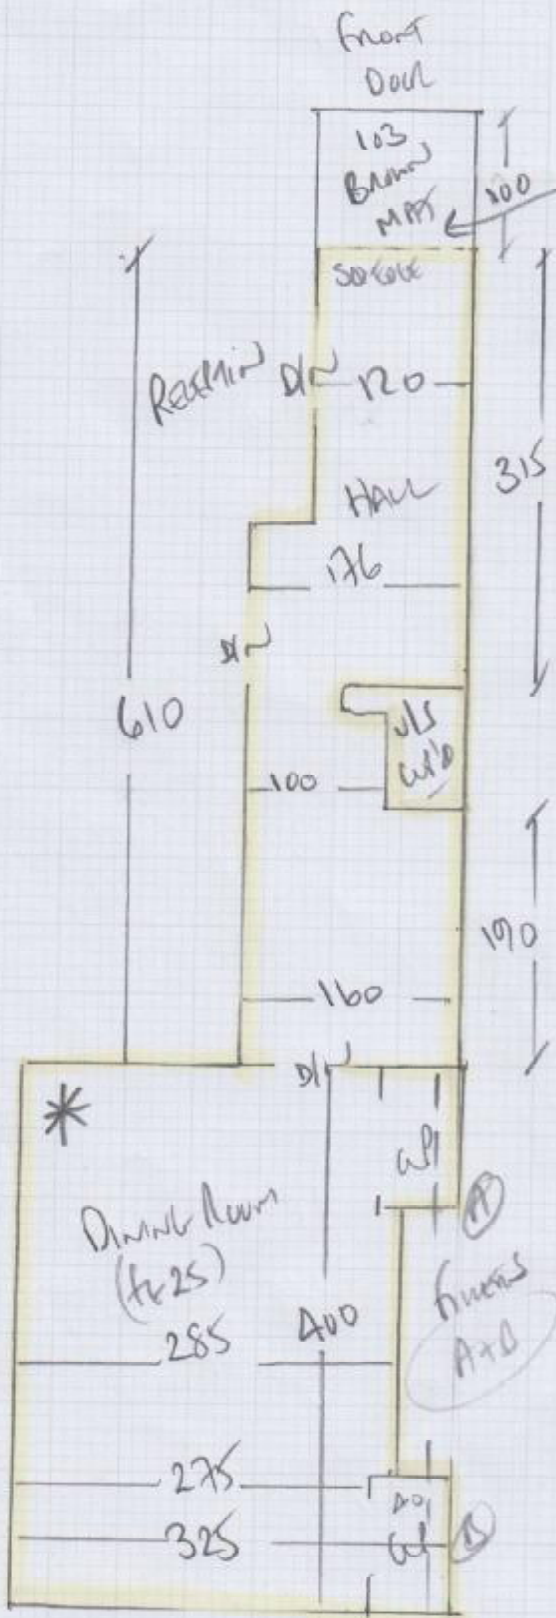

Job No: P27532
Name: CAME
Address: 26 Avenue des
Swiss
Tel:
Street:

4 of 6

Blown 006
MAT 1.15 x 1.00 m