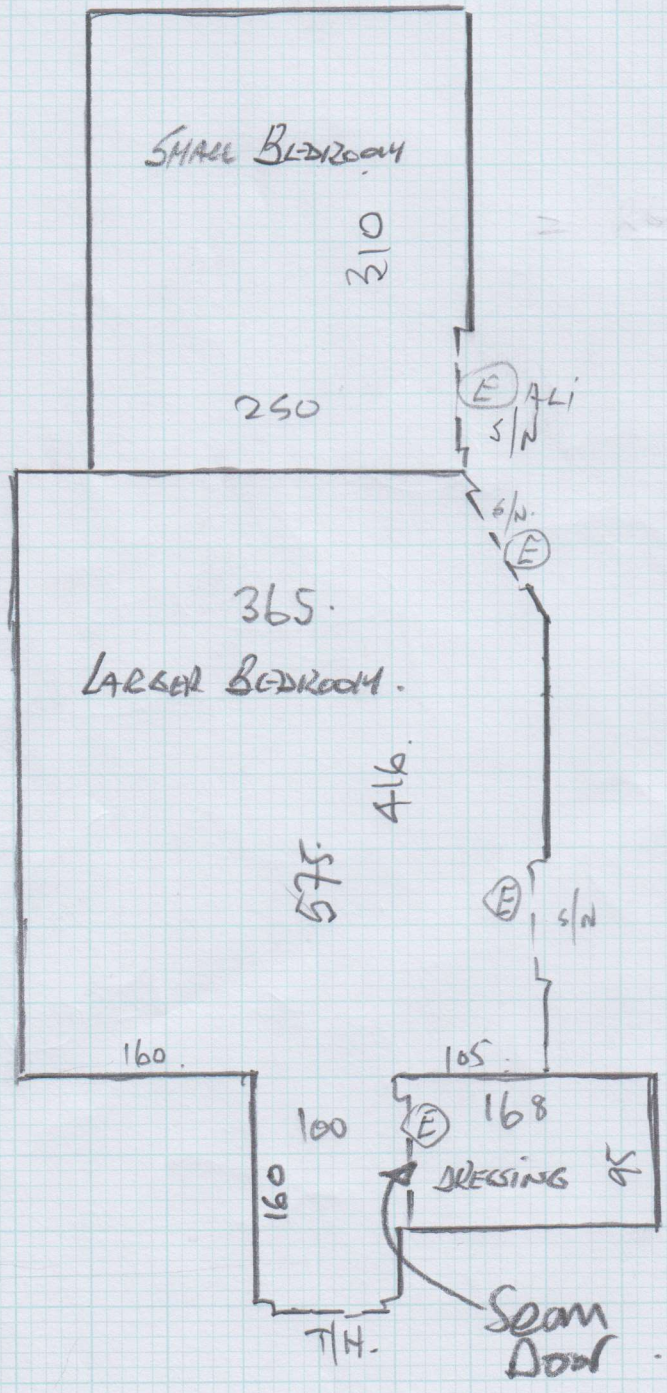

Plan 600 x 500

= 300m²

Small Bed 280 x 400

M = 11.20m²

Stock

NON Colour Matching
Stock

600 - 500

280 - 400

= 6.2m²

Non-Cam

Price

Job No: P27536

Name: Pratt

Address:

Tel:

Sheet

2 of 2

Re-use ex
u/lay, steel
BARS.