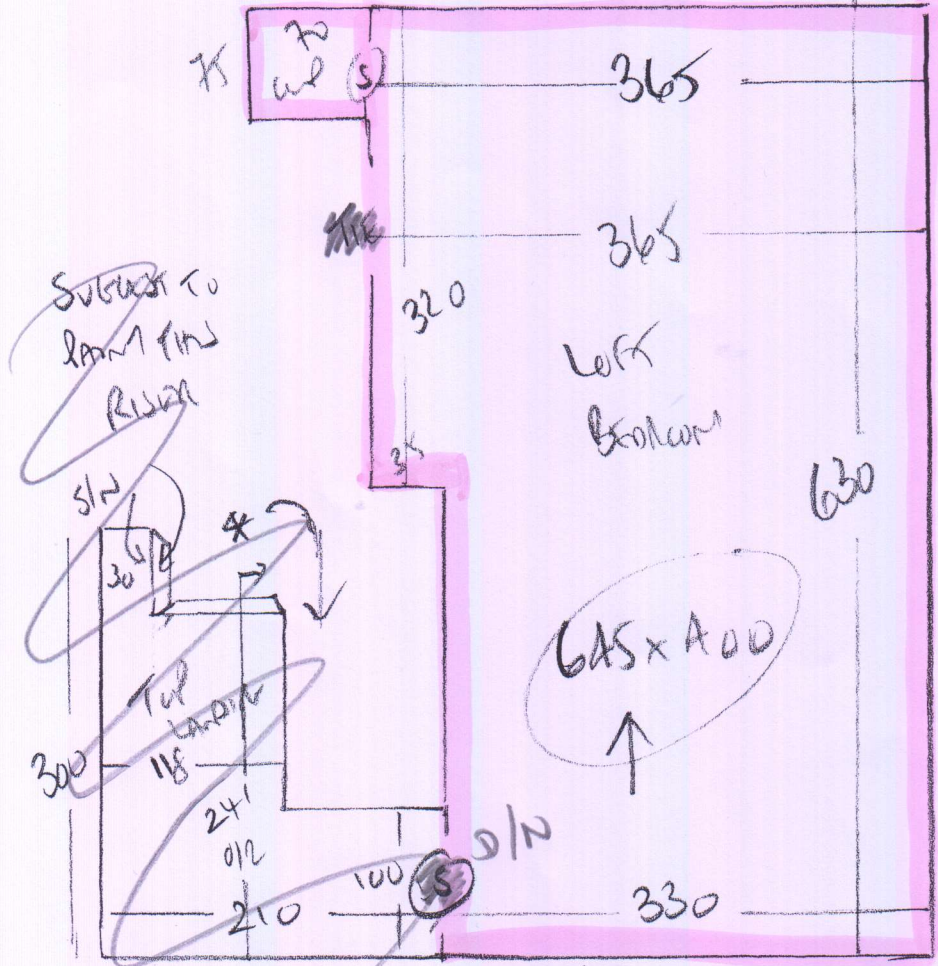

P27537  
 BENS  
 7 Finom Road  
 W12 9PY  
 (10/1)

- ~~w1 85 x 114 \*~~
- ~~w2 110 x 78~~
- ~~w3 70 x 93~~
- ~~w4 85 x 118~~
- ~~w5 75 x 82~~
- ↓ 57
- 50 x 90
- w6 85 x 118
- w7 112 x 82
- \*\*

(FIT TO ROOM ON CRUMB RUBBER UNDERLAY)

NEW ENGLAND  
- HAMPTON NEG011

645 x 400 - (660 Piece Sent In)

\*Mike To Assist Getting This In To The Top Room.