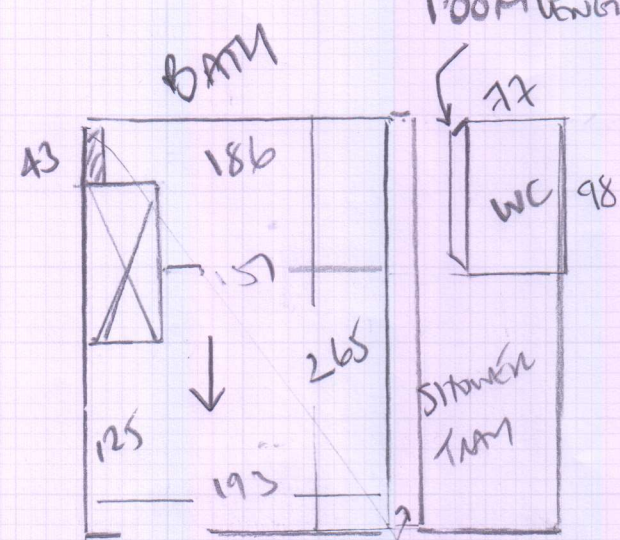

mrcarpets  
 Job No: P27544  
 Name: WARE  
 Address: 6 Woodhoke Road  
 SW5 6UR  
 Tel:  
 Sheet: 1 of 1

AN20 Nosing  
 Polished An  
 1.00m LENGTH

WC/shower Vertical Skirting  
 Si: 13cm x 2.6m

Vertical front of shower tray + WC pan  
 to be covered in modules  
 'VERTICALSICK'

Module - 'SELECT'  
 Colour: Classic Oak 24125  
 2 Boxes @ 3.90m<sup>2</sup> = 7.80m<sup>2</sup>

Prime + frame Builders Plywood: (2/3/17)  
 = = =