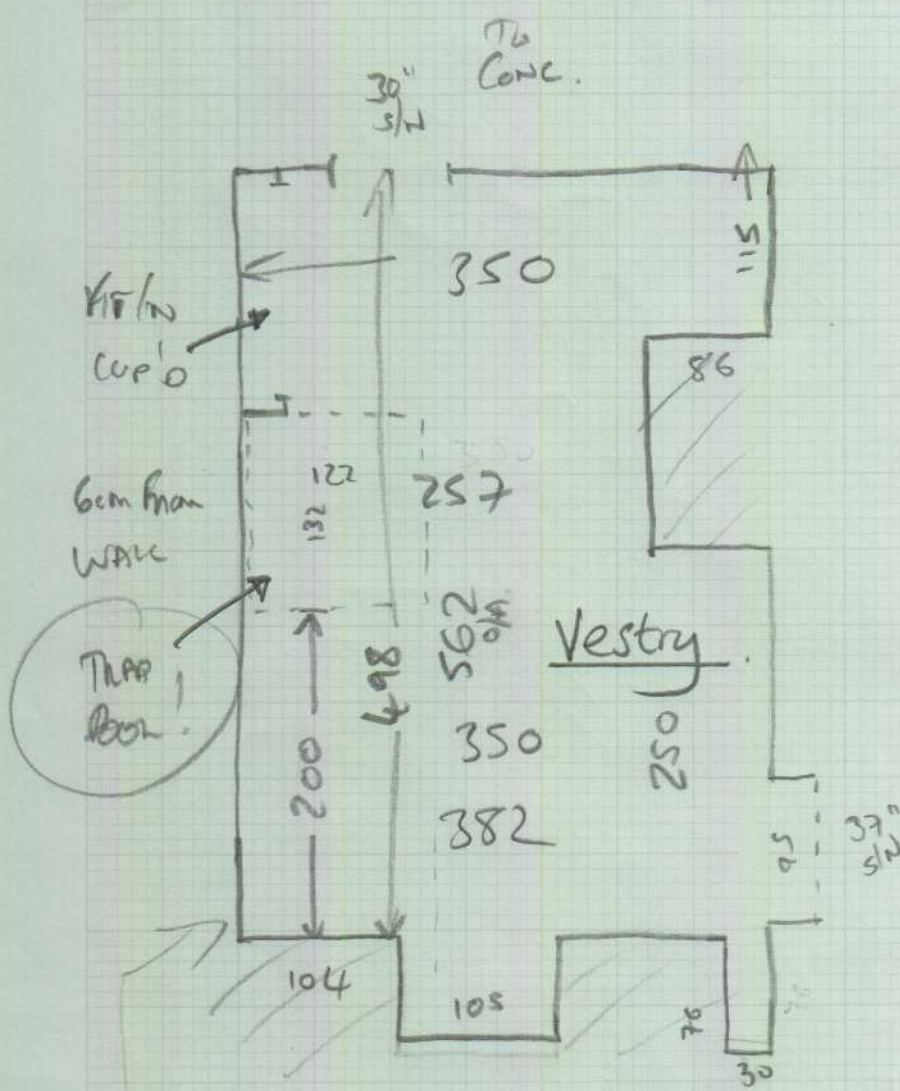

Ring Demarcy Garden - Martin
 on way to confirm access
 020 8789 - 7798 / 07974 729180

mrcarpet
 Job No: P27549
 Name: All Saints Church
 Address:
 Tel: 1 of 2
 Sheet:

Triumph Carpet tiles
Col. 608 Chilli Pepper

= 8 Boxes (4m²)
 = 40m²

NETT = 17.4m²
 + 5%
 Gross = 18.27m²
 = 4 Boxes = 20m²

$$267 \times 340 = 9.08$$

$$109 \times 212 = 231$$

$$109 \times 212 = 231$$

$$114 \times 114 = 130 \times 4 = 5.20$$

mrcarpet
 Job No: P27549
 Name: All Saints Church
 Address:
 Tel:
 Sheet of

2 of 2

Stage Platforms

8 Pieces with rebated tops
 (No trims required)
 All the same size

Leave any spare tiles with customer for future use

* Lay tiles Broadloom fashion