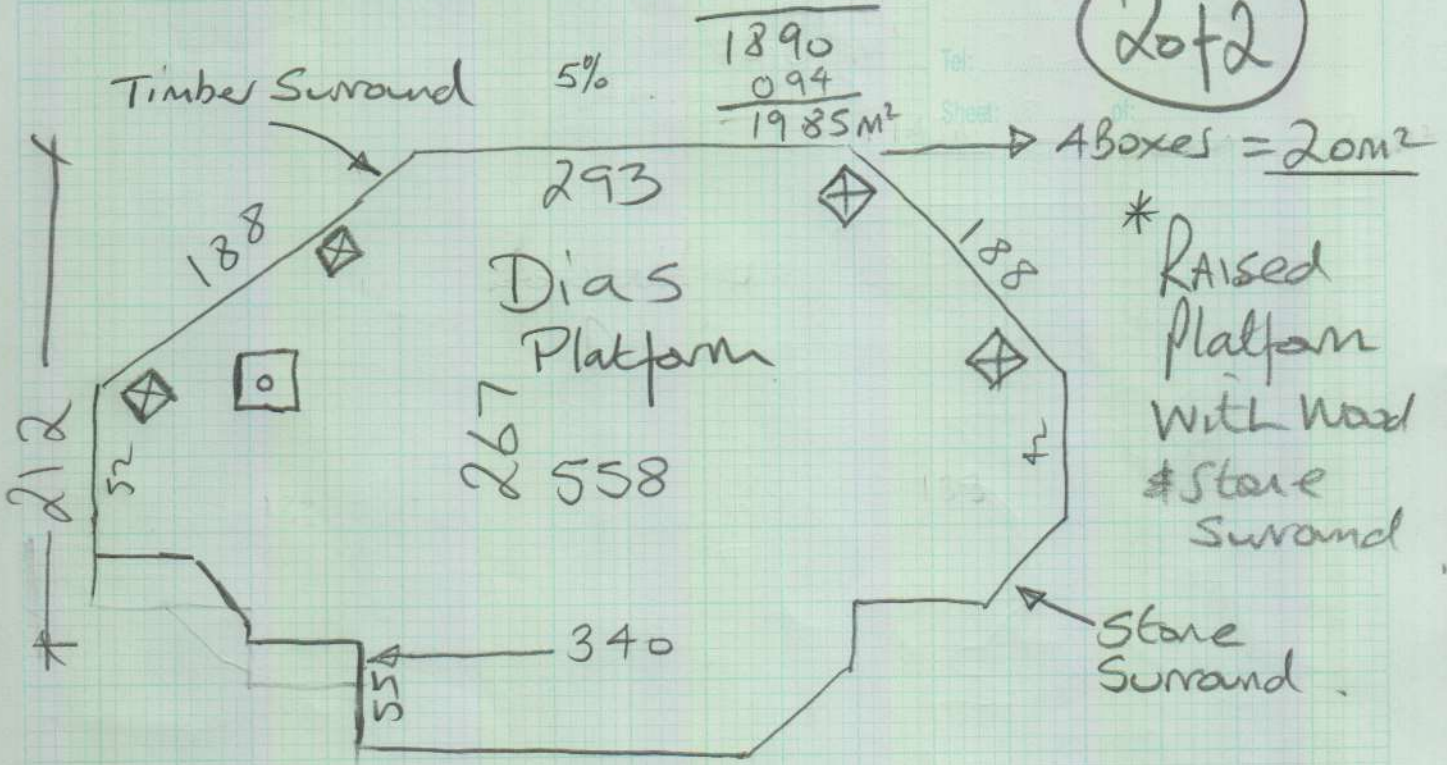

= 8 Boxes (4m²)
 = 40m²

NETT = 17.4m²
 + 5%
 Gross = 18.27m²
 = 4 Boxes = 20m²

$$267 \times 340 = 9.08$$

$$109 \times 212 = 231$$

$$109 \times 212 = 231$$

$$114 \times 114 = 130 \times 4 = 5.20$$

mrcarpet
 Job No: P27549
 Name: All Saints Church
 Address:
 Tel:
 Sheet of

2 of 2

Stage Platforms

8 Pieces with rebated tops
 (No trims required)
 All the same size

Leave any spare tiles with customer for future use

* Lay tiles Broadloom fashion