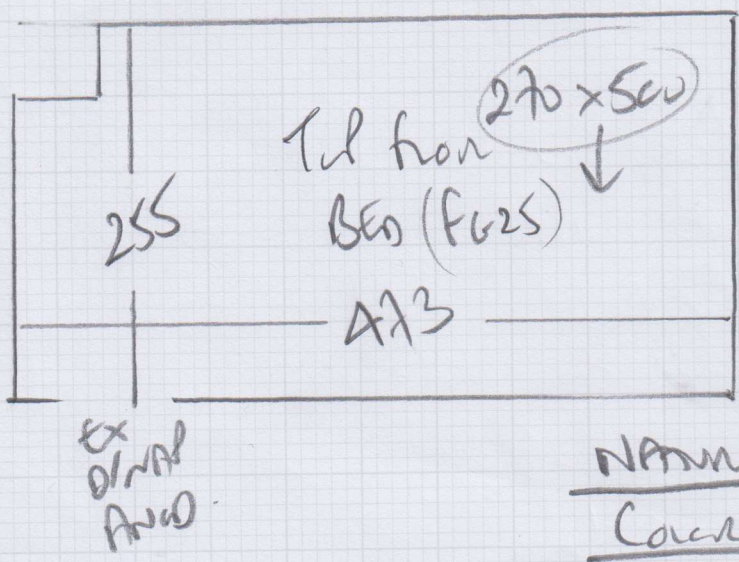

UPlift wood ribs on old rubber
 Existing CARDS HAS DELAMINATED DUE
 to 4x CASTOR CHAINS being USED!!

Job No: P27550
 Name: CARNEGIE-BROWN
 Address: 11 FAIRFAX MANS
 SWIS 6FF
 Tel:
 Sheet: **1 of 1**

NATURAL LOOP 'CABLE'
 Colour = SOYA
 MAIN BED 555 x 400 = 22.20m²
 Tel BED 270 x 500 = 1350m²