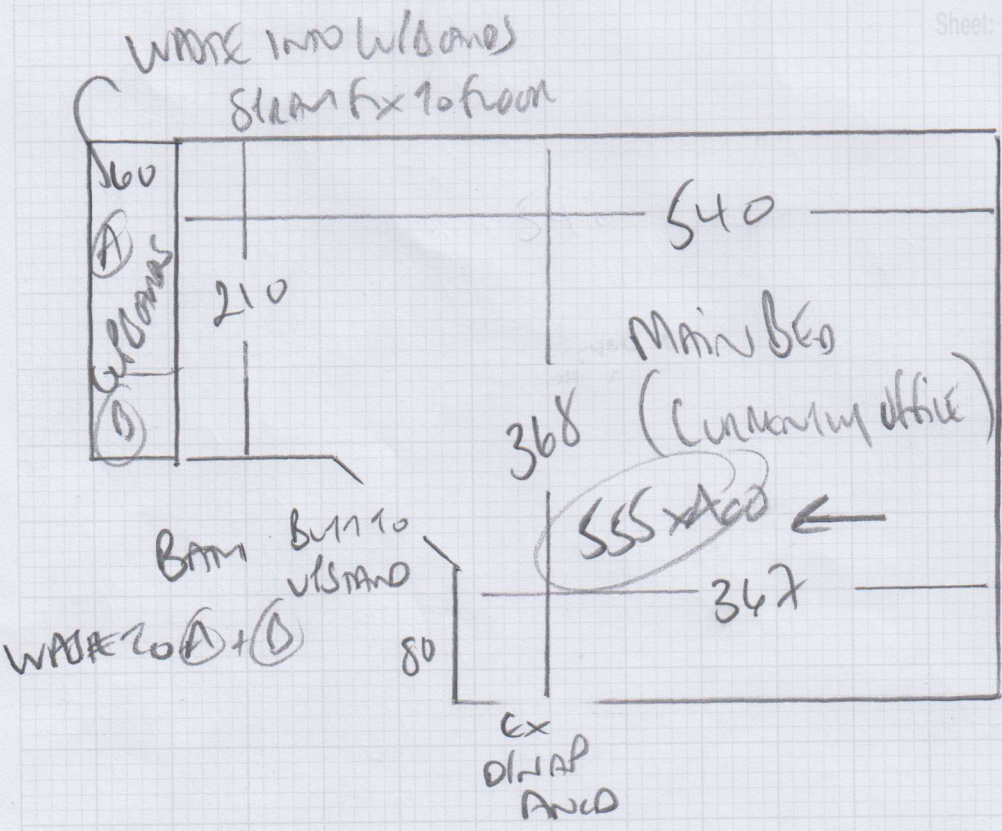

UPlift wood ribs on old rubber
 Existing CARDS HAS DELAMINATED DUE
 to 4x CASTOR CHAINS being USED!!

Job No: P27550
 Name: CARNEGIE-BROWN
 Address: 11 FAIRFAX MANS
 SWIS 6FF
 Tel:
 Sheet: **1 of 1**

NATURAL LOOP 'CABLE'
 Colour = SOYA
 MAIN BED 555 x 400 = 22.20m²
 Tel BED 270 x 500 = 1350m²