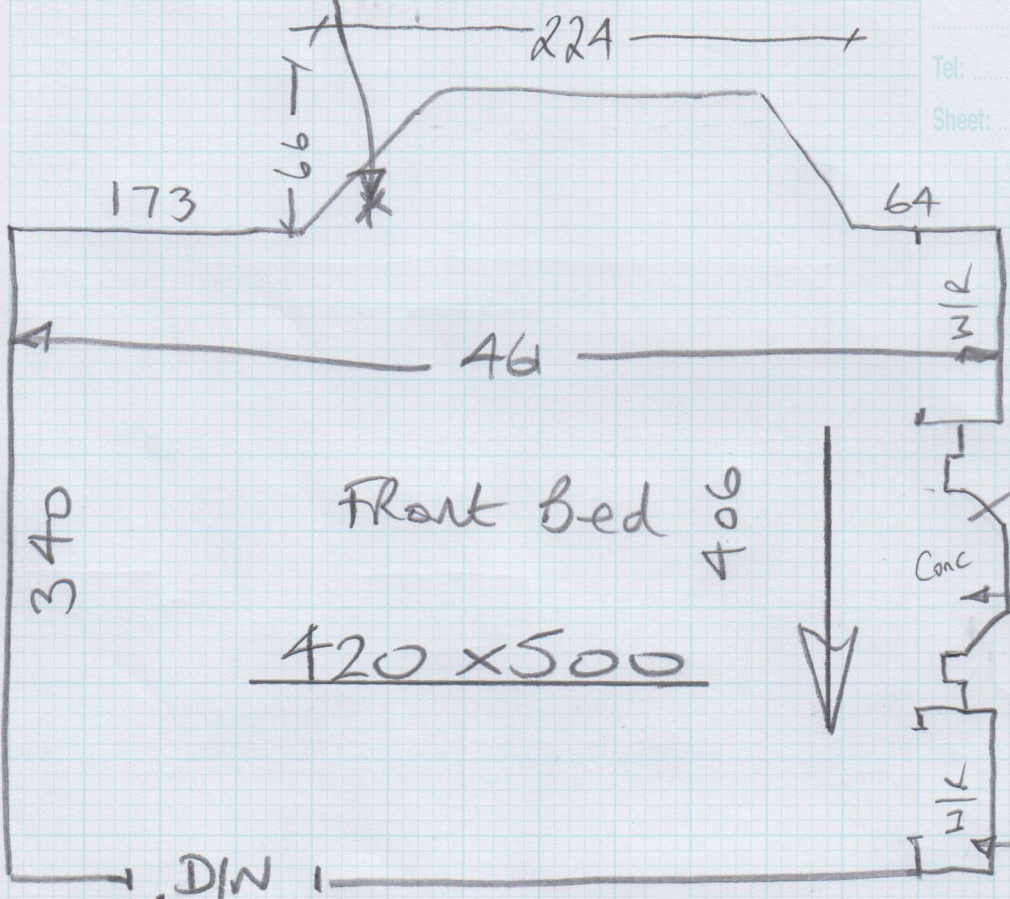

Job No: P27554

Name: Hale

Address:

Tel:

Sheet:

1 of 1

Broken floorboard  
\* Builder to repair

Run CARPET into Fireplace

Conc  
Conc Hearth  
stick s/e

Run CARPET into Cup'd Doors have 25mm Clearance

D/W  
Replace D/W & fit in correct place.

1/4ay 19m<sup>2</sup>