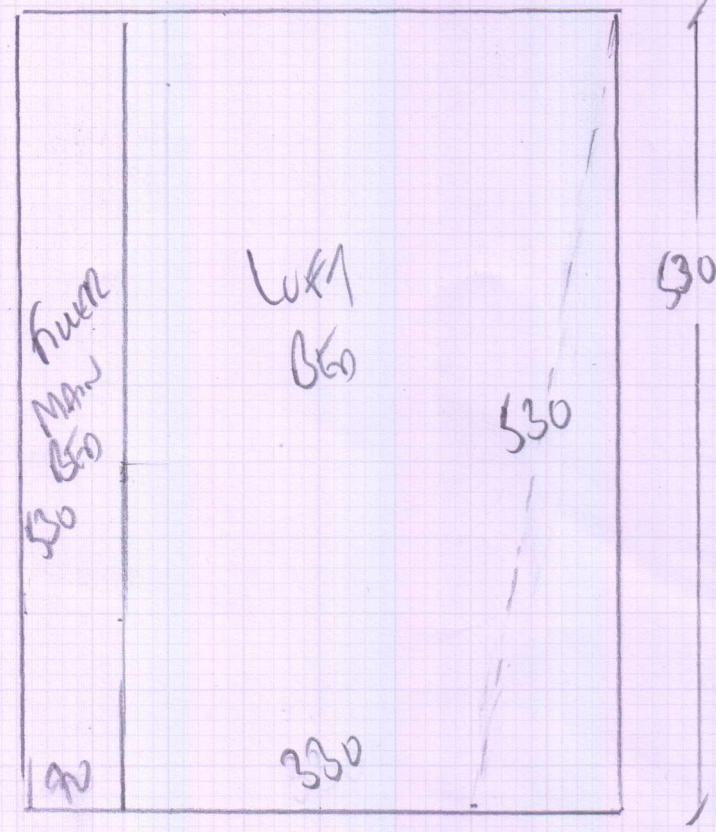

mrcarpet  
 Job No: P27560  
 Name: Robert S...  
 Address: 22 ABBOTSLINE LANE  
 SW15 1QR  
 Tel:  
 Sheet: 1 of 3

Mersey 'Clearance'  
156

- Room 1 735 x 400
- Room 2 530 x 400
- 1st floor Right 480 x 400
- 1st floor Left 400 x 400
- MASONS DES 395 x 400

---

- 2540 x 400

101.60m<sup>2</sup>

Job No: P27560  
Name: Robinson  
Address: 22 Alderstone Way  
SW15 1DL

Tel:  
Sheet: **2 of 3**

\*  
107  
45 x 75

w3 65 x 73  
w2 70 x 103  
w1 63 x 85