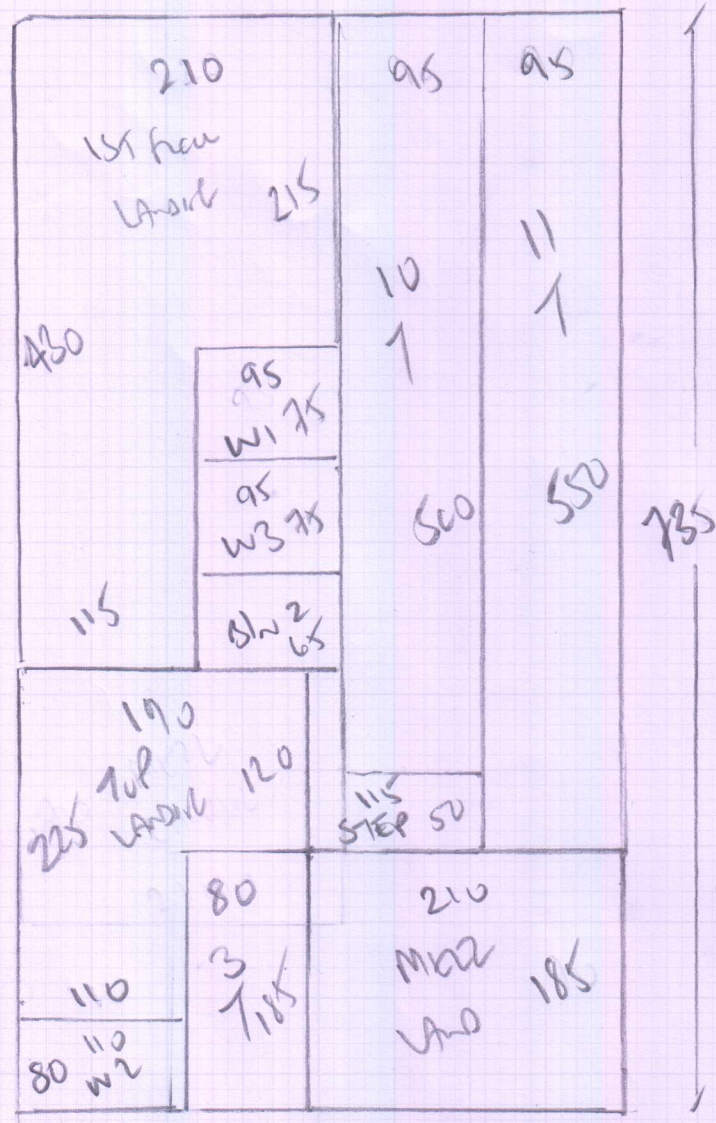

mrcarpet  
 Job No: P27560  
 Name: Robert S...  
 Address: 22 ABBOTSLINE LANE  
 SW15 1QR  
 Tel:  
 Sheet: 1 of 3

Mersey 'Clearance'  
156

- Room 1 735 x 400
- Room 2 530 x 400
- 1st floor Right 480 x 400
- 1st floor Left 400 x 400
- MASONS DES 395 x 400

---

- 2540 x 400

101.60m<sup>2</sup>

Job No: P27560  
Name: Robinson  
Address: 22 Alderstone Way  
SW15 1DL

Tel:  
Sheet: **2 of 3**

\*  
107  
45 x 75

w3 65 x 73  
w2 70 x 103  
w1 63 x 85