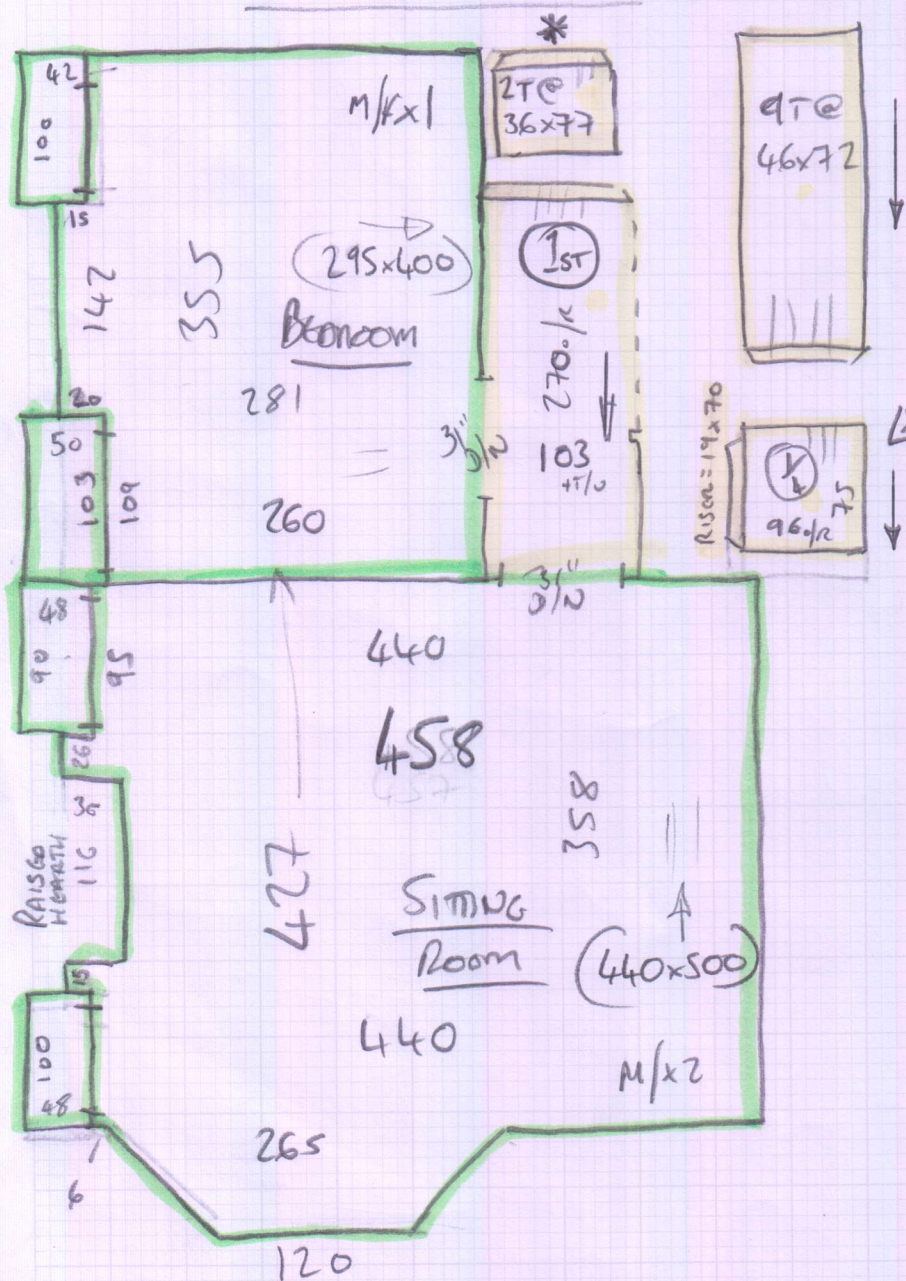

P27565

Job No:
Name: Corcoran

Address:

Tel:

Sheet:

1 of 2

Macedonia

Col. 609/33

580 x 500

= 29m²

Albaran

Col. ALB-034

Sitting Room 440x500

Bedroom 295x400

P27565
Corcoran

Job No:
Name:
Address:
Tel:
Sheet:

2 of 2

NEAT EDGE
BUTT UP.

28"

21mm Tiles

(FINISH WINGS
SIDE OF DOOR
JAM)

FIT IN LINE WITH
STRIPES ON STAIRS + 1ST
LANDING

KITCHEN
(Floor Boards)

STOP