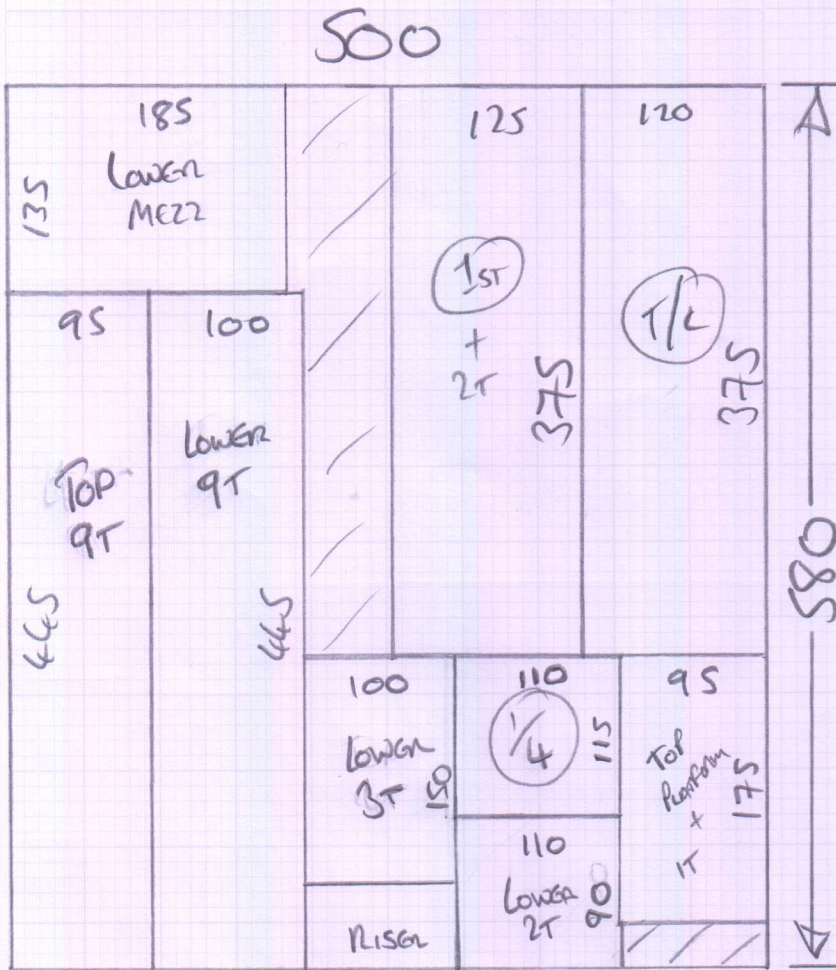

P27565

Job No:
Name: Corcoran

Address:

Tel:

Sheet:

1 of 2

Macedonia

Col. 609/33

580 x 500

= 29m²

Albaran

Col. ALB-034

Sitting Room 440x500

Bedroom 295x400

P27565
Corcoran

Job No:
Name:
Address:
Tel:
Sheet:

2 of 2

NEAT EDGE
BUTT UP.

28"

21mm Tiles

(FINISH WINGS
SIDE OF DOOR
JAM)

FIT IN LINE WITH
STRIPES ON STAIRS + 1ST
LANDING

KITCHEN
(Floor Boards)

STOP