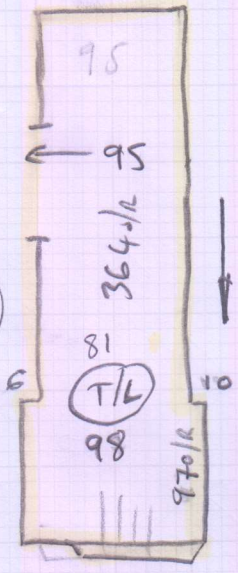

P27565

Job No:
Name: Corcoran

Address:

Tel:

Sheet:

1 of 2

Macedonia

Col. 609/33

580 x 500

= 29m²

Albaran

Col. ALB-034

Sitting Room 440x500

Bedroom 295x400

P27565
Corcoran

Job No:
Name:
Address:
Tel:
Sheet:

2 of 2

NEAT EDGE
BUTT UP.

28"

21mm Tiles

(FINISH WINGS
SIDE OF DOOR
JAM)

FIT IN LINE WITH
STRIPES ON STAIRS + 1ST
LANDING

KITCHEN
(Floor Boards)

STOP