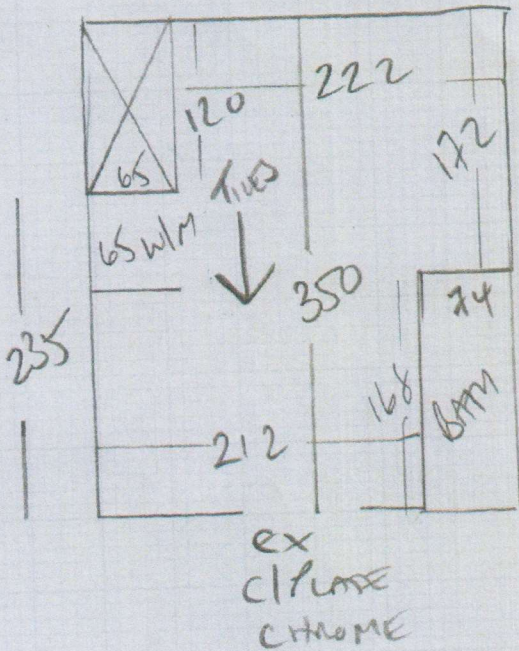

BATHROOM

P27568
 SAMER
 Flat 1 (101)
 5 Fernlea Road
 SW12 9RT
 10F1

MODUVED
TRANSFORM
AZURIEL A6148 3215
 Ann Smiling Colour ~~use~~ BEIGE
 8M² NEXT
 3 Boxes @ 347M²
 = 10.41M²

White Custom Vinyl
 CHPBOARD floor - Broken / ^{SEAM} SCREED
 Allow 6mm Plywood + H1 ADHESIVE

* RUN LVT UNDER BATH AS
 FAR AS BEST POSSIBLE
 (COST TO REMOVE SIDE PANEL)