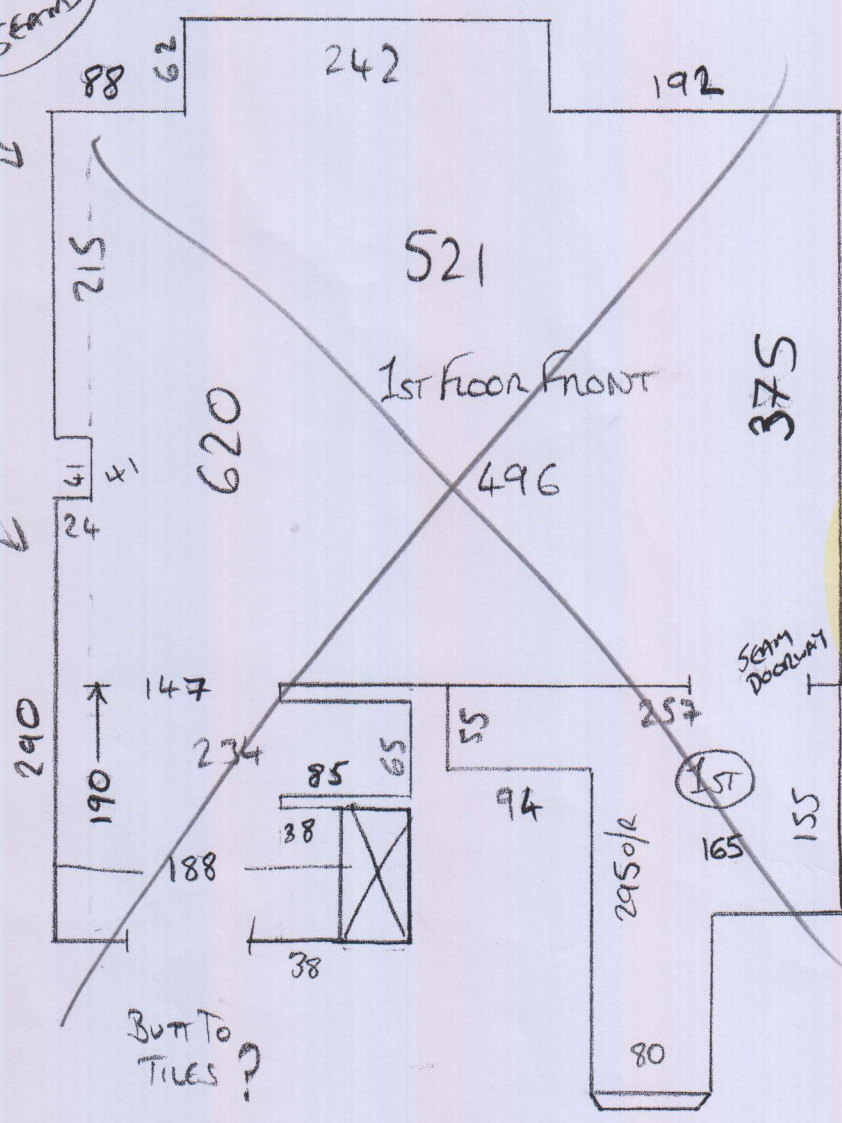

250 x 600

= 10 m<sup>2</sup>

\* CUT DOWN AS 60cm WIDE RUNNER

\* RE-FIT FAKE GRASS + UNDERLAY  
IN LOFT BEDROOM USING  
DOUBLE SIDED TAPE — CUSTOMER  
TO PAY CASH DIRECT FOR THIS.

SEAMS

P27572  
~~P27358~~  
GOLDING

20F2

(Down To Hall)  
 Navel Post 74cm  
 AS RUNNER IN DIFF CARPET TO REST.  
 B/W 45x95  
 11T @ 45x80  
 Down  
 LATER DATE