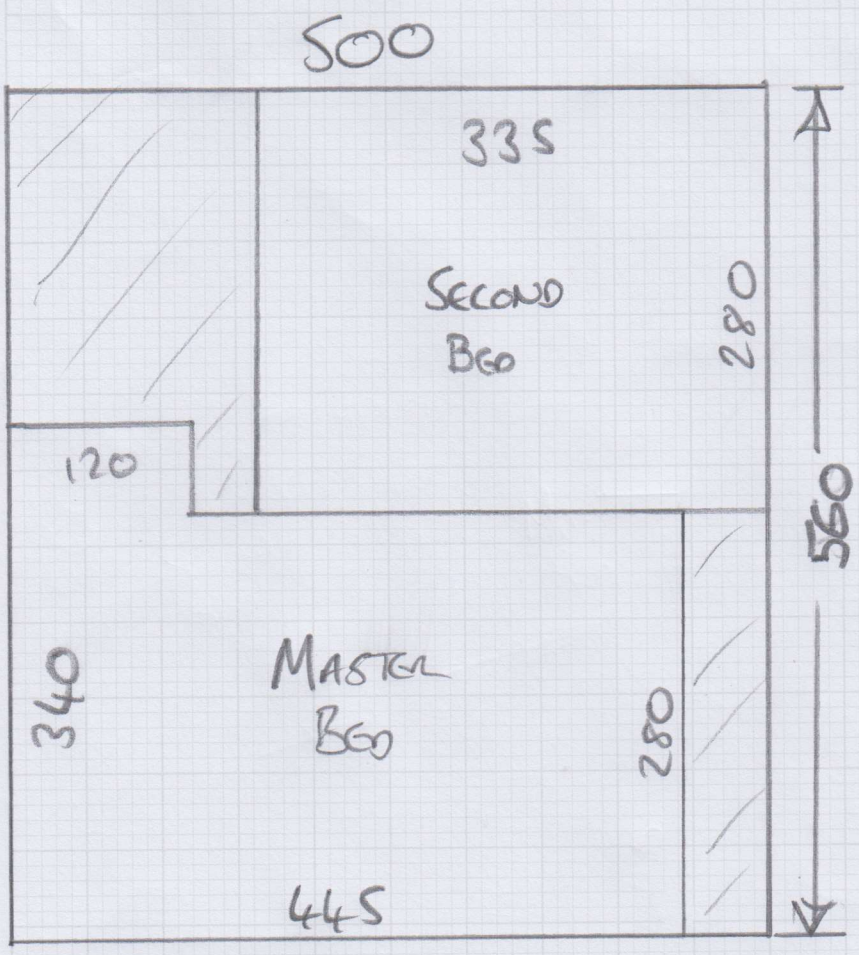

Job No: P27584

Name: McNEICE

Address:

Tel: 1 of 2
Sheet

Shiruku

SHI-04

560x500

= 28m²

Job No: P27884

Name: McNEICE

Address:

Tel:

Sheet: 2 of 2