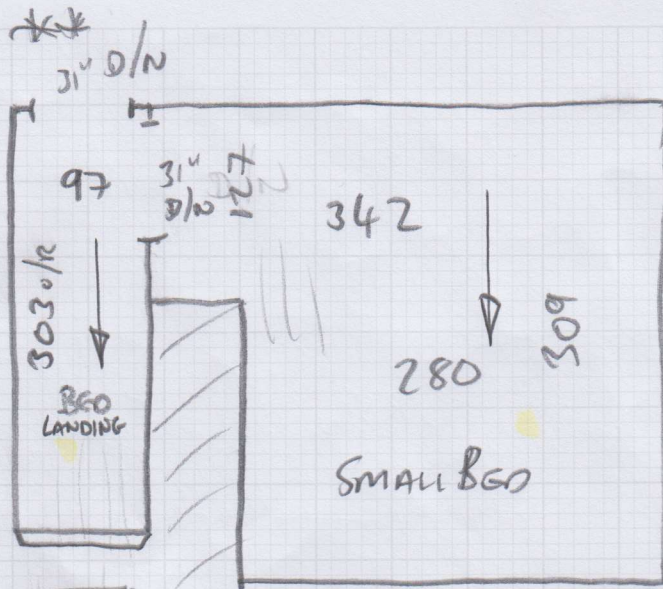

Cotswold Rib

Col. Shipton Rib

Master Bed = 420 x 500

Car Plan 1 = 570 x 500

Car Plan 2 = 680 x 500

1670 x 500

= 83.5m²

Coir Matting

Col. Grey

Matwell 140 x 200

= 2.80m²

*Cut Hall Mat 190 x 60 & send for whipping

②

* Keys from Putney Shop

Job No: P27886
Name: Williams
Address:

Tel:
Sheet:

2 of 3

~~HAVE TOTAL SIZE INC MAT 352~~

BATH TILES

R. Size = 6x78

39x101

Butt To Wood (18mm)

F10

Grey Coir

Fit Shim up to ext Wood Floor

KITCHEN TILES

30 1/2 x 2 1/2

This Room Has Ex. Wood Floor UNDER SKIRTTILES - lay over

RAISED SLABS WITH LOG BANNER

Job No: P27586

Name: Williams

Address: