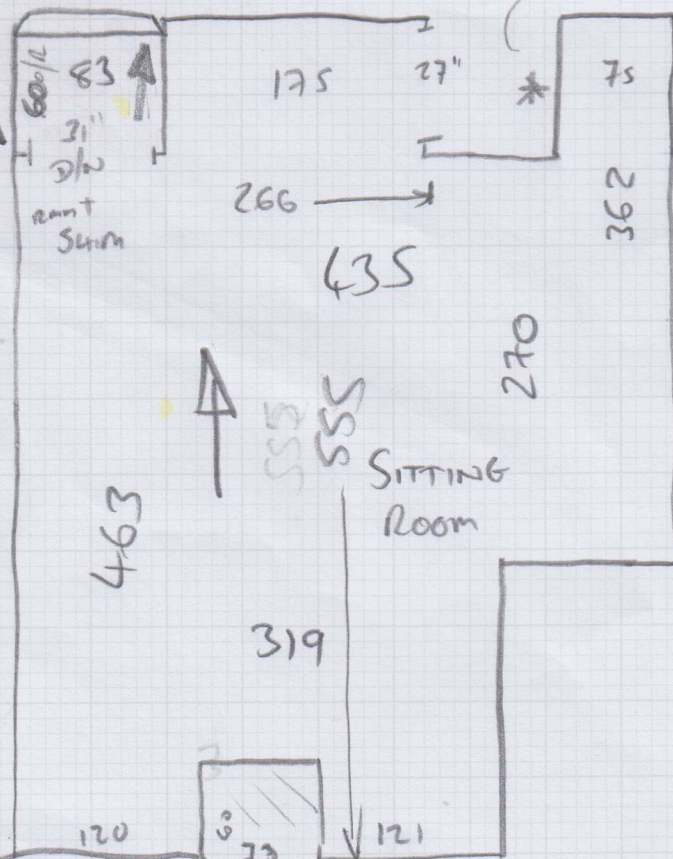

Cotswold Rib

Col. Shipton Rib

Master Bed = 420 x 500

Car Plan 1 = 570 x 500

Car Plan 2 = 680 x 500

1670 x 500

= 83.5m²

Coir Matting

Col. Grey

Matwell 140 x 200

= 2.80m²

*Cut Hall Mat 190 x 60 & send for whipping

②

* Keys from Putney Shop

Job No: P27886
Name: Williams
Address:

Tel:
Sheet:

2 of 3

~~HAVE TOTAL SIZE INC MAT 352~~

BATH TILES

R. Size = 6x78

39x101

Butt To Wood (18mm)

F10

Grey Coir

Fit Shim up to ext Wood Floor

KITCHEN TILES

30 1/2 x 2 1/2

This Room Has Ex. Wood Floor UNDER SKIRTTILES - lay over

RAISED SLABS WITH LOG BANNER

Job No: P27586

Name: Williams

Address: