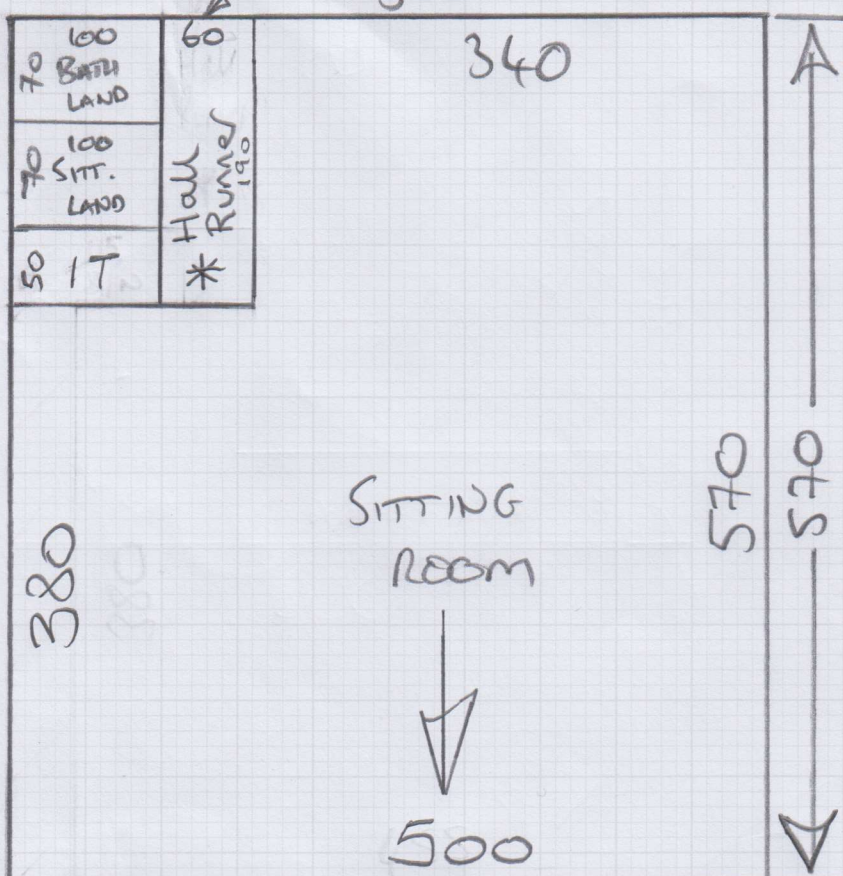

*Cut Mat for Hall & send for Whipping

①

mrcarpet

Job No: P27886

Name: Williams

Address:

Tel: 1 of 3

Sheet:

Cotswold Rib

Col. Shipton Rib

Master Bed = 420 x 500

Car Plan 1 = 570 x 500

Car Plan 2 = 680 x 500

1670 x 500

= 83.5m²

Coir Matting

Col. Grey

Matwell 140 x 200

= 2.80m²

*Cut Hall Mat 190 x 60 & send for whipping

②

* Keys from Putney Shop

Job No: P27886
Name: Williams
Address:

Tel:
Sheet:

2 of 3

~~HAVE TOTAL SIZE INC MAT 352~~

BATH TILES

R. Size = 6x78

39x101

Butt To Wood (18mm)

F10

Grey Coir