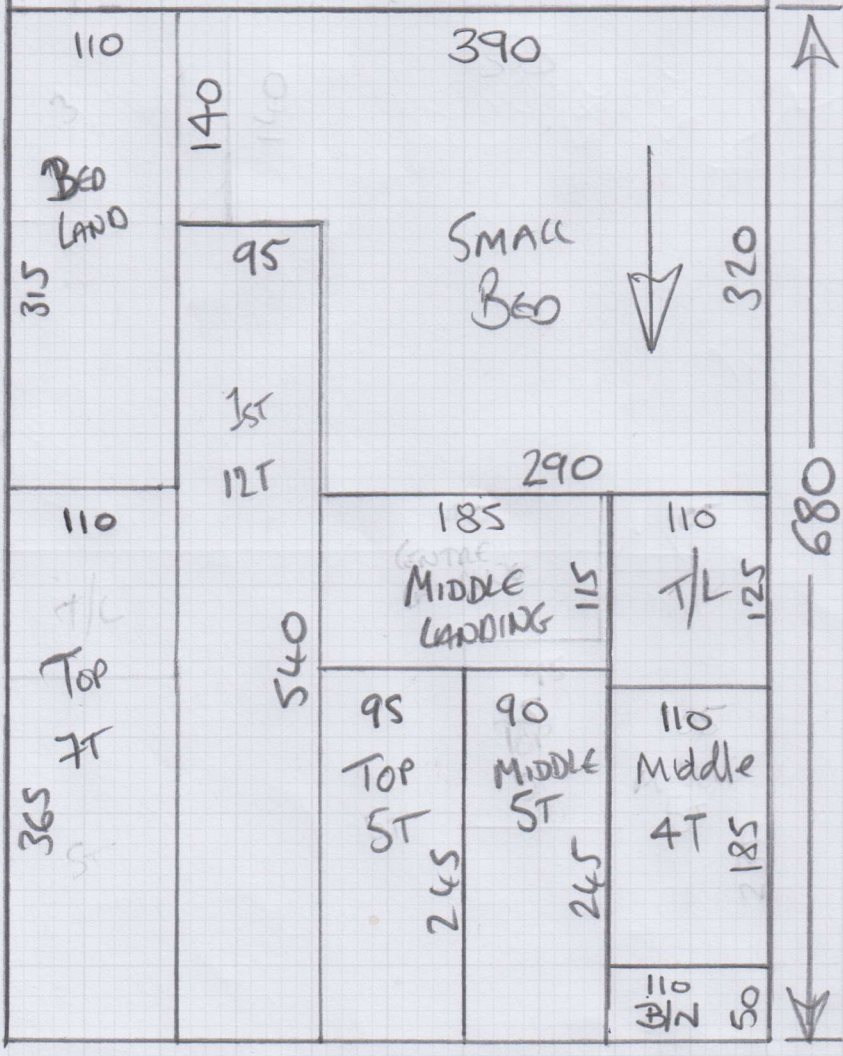

Cotswold Rib

Col. Shipton Rib

Master Bed = 420 x 500

Car Plan 1 = 570 x 500

Car Plan 2 = 680 x 500

1670 x 500

= 83.5m²

Coir Matting

Col. Grey

Matwell 140 x 200

= 2.80m²

*Cut Hall Mat 190 x 60 & send for whipping

②

* Keys from Putney Shop

Job No: P27886
Name: Williams
Address:

Tel:
Sheet:

2 of 3

~~HAVE TOTAL SIZE INC MAT 352~~

BATH TILES

R. Size = 6x78

39x101

Butt To Wood (18mm)

F10

Grey Coir

Fit Shim up to ext Wood Floor

KITCHEN TILES

30 1/2 x 2 1/2

This Room Has Ex. Wood Floor UNDER SKIRTTILES - lay over

RAISED SLABS WITH LOG BANNER

Job No: P27586

Name: Williams

Address: