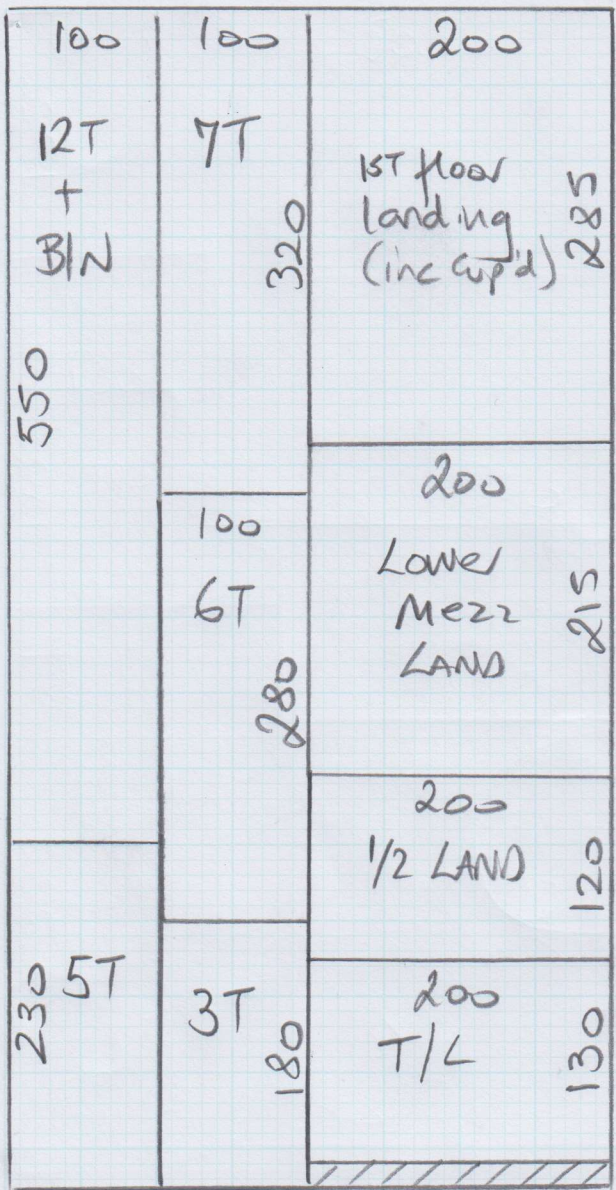

4m wide

mrcarpet

Job No: P27603
 Name: Page
 Address:
 Tel: 1 of 2
 Sheet: of

Mersey 'Clearance'
Col. 155

Living Room 515 x 400
 Cut Plan 780 x 400
 = 1295 x 400
 = 51.80m²

Job No: P27603
Name: Page

Sheet: 2 of 2

Address:
Tel:
Sheet:

Front

* Unscrew RAD covers before fitting

* fittings cup'd

* Fit new D/N in correct position

EX D/BAL is fitted on landing side of frame