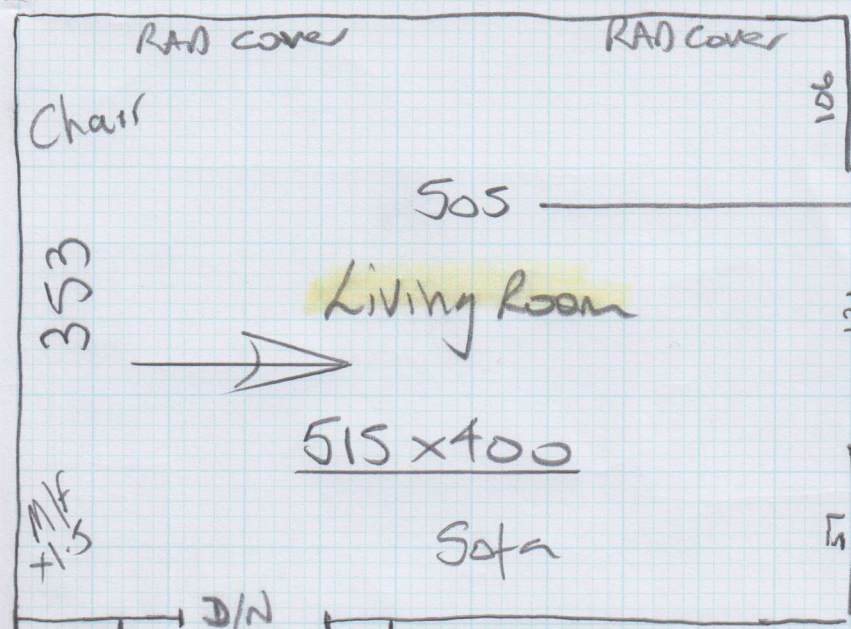

4m wide

mrcarpet

Job No: P27603
 Name: Page
 Address:
 Tel: 1 of 2
 Sheet: of

Mersey 'Clearance'
Col. 155

Living Room 515 x 400
 Cut Plan 780 x 400
 = 1295 x 400
 = 51.80m²

Job No: P27603
Name: Page

Sheet: 2 of 2

Address:
Tel:
Sheet:

Front

* Unscrew RAD covers before fitting

* fittings cup'd

* Fit new D/N in correct position

EX D/BAL is fitted on landing side of frame