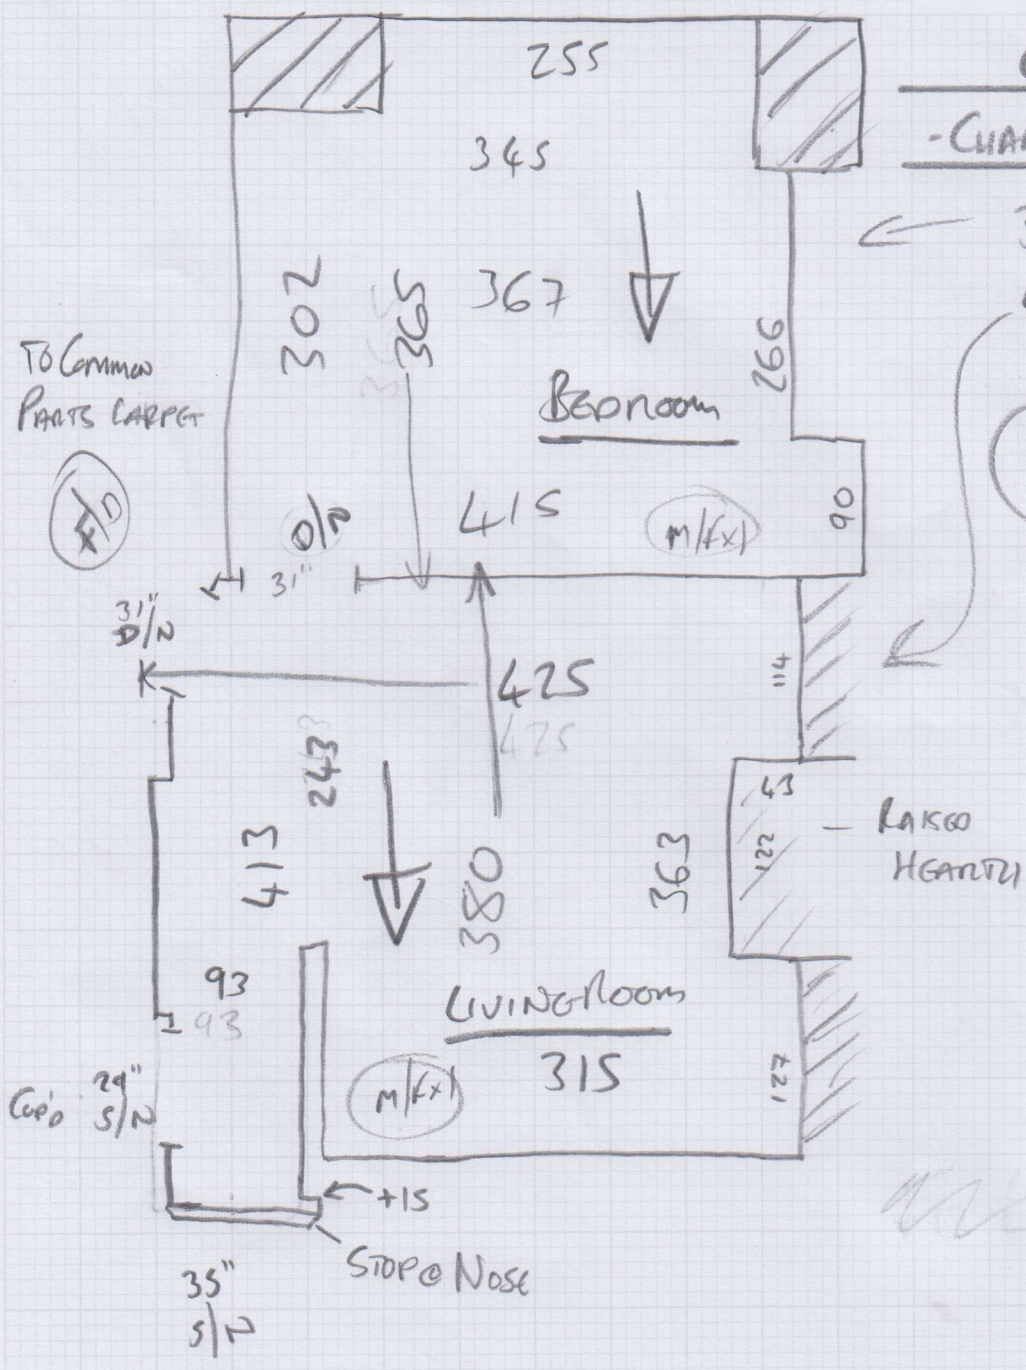

Job No: P27611
 Name: MIDDLETON
 Address: WARREN & CO
 Tel: 10r1
 Sheet: 01

GALA
- CHAMPAGNE MIST

375x500
 425x500

=40m²

[Handwritten signature]