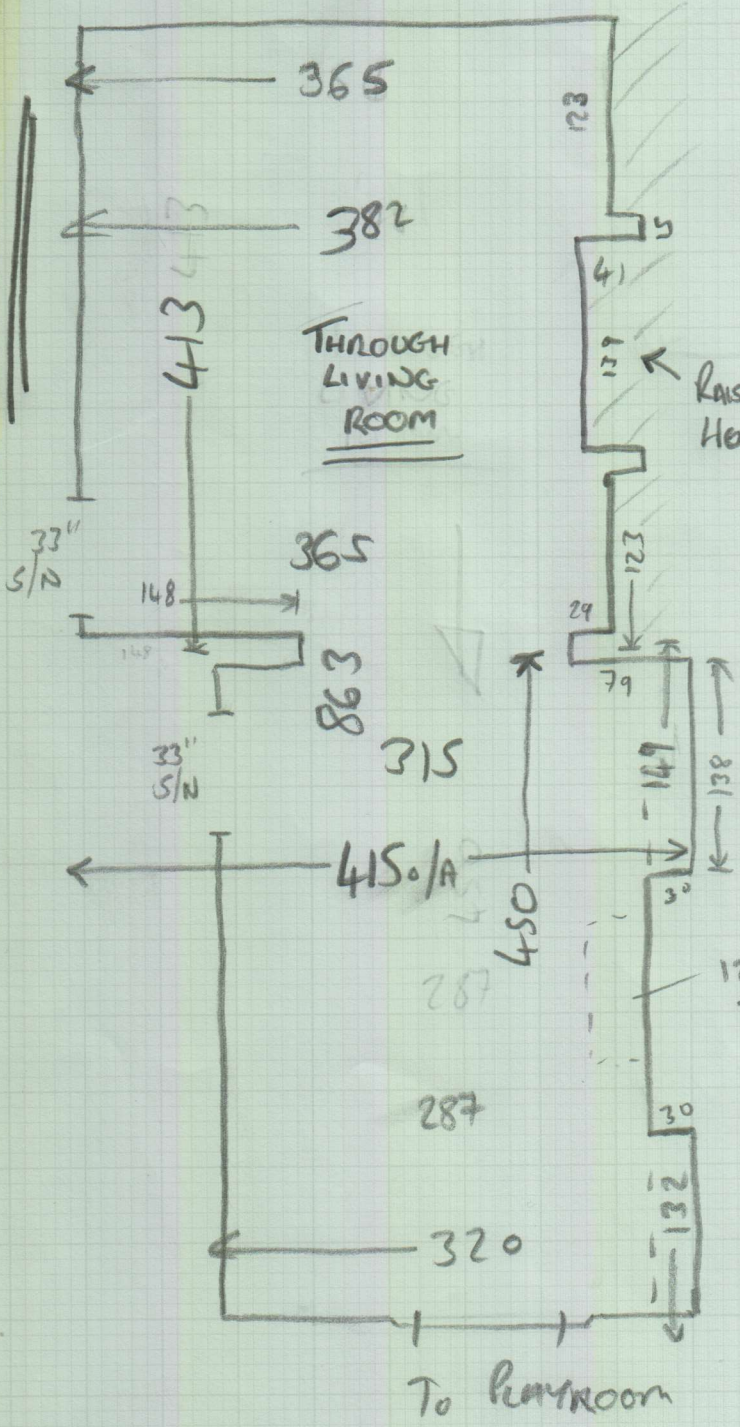

Job No: P27616

Name: MARSH

Address: 10/1

Tel:

Sheet: of:

SCOPE TWIST SUPER

- SLO-5037

885 x 400

= 35.4m²

SKIRT THIS WALL

COIN MAT

- NATURAL

090 x 200

Fit 2x S/N ON OPENING IF NECESSARY