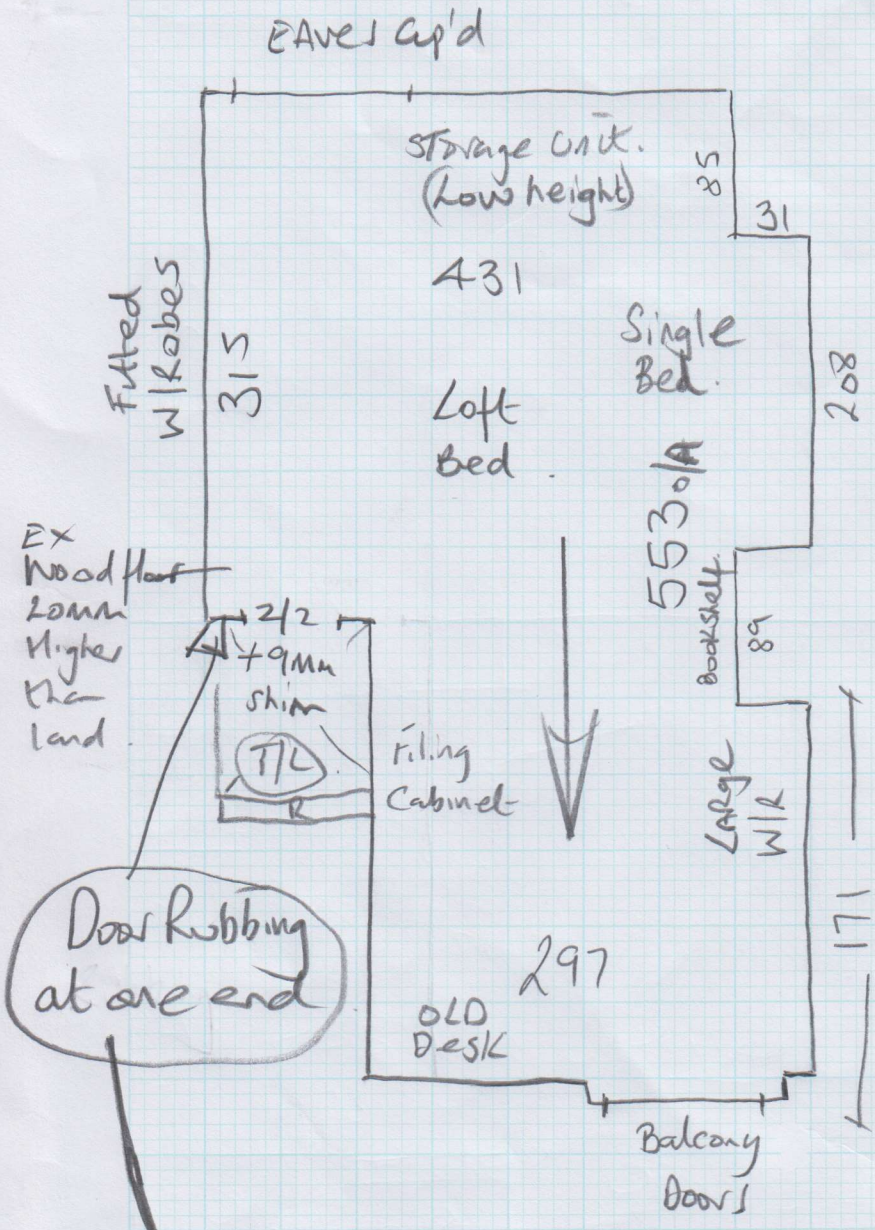

mrcarpet
Job No: P27618
Name: Poole
Address:
Tel: (1 of 2)
Sheet:

Alberan
Col. Alb-021

Cut Plan 570x500

Access via Cleaner Daniela from 9am
Mobile: 07853 406673

Job No: P27618

Name: Poole

Address:

Tel:

Sheet:

2 of 2

Door Rubbing at one end

* May need to take
TAKE Door off & Rehang After.

* 2 Men Required to move Large W/Robe,
Bed + Desk etc

* Customer to clear personal items
& empty wardrobe etc before hand.