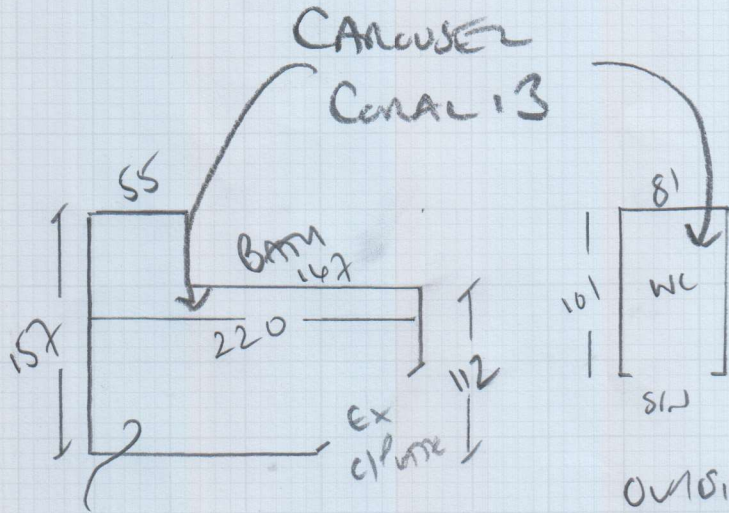

Job No: P27622
 Name: DAVEN
 Address: 21 ELM GROVE ROAD
 SW13 0BU
 Tel:
 Sheet: 1 of 1

URIFT GEL BACK CARPET
 STUCK TO OLD LINO

OUTSIDE WC - URIFT GEL BACK LIFT
 PERIMETER FIXED / STUCK

CAROUSEL
 WAXY BACK CARPET
 240x200 480ml