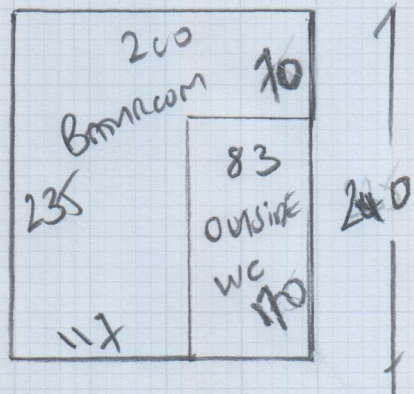

Job No: P27622
 Name: DAVEN
 Address: 21 ELM GROVE ROAD
 SW13 0BU
 Tel:
 Sheet: 1 of 1

URIFT GEL BACK CARPET
 STUCK TO OLD LINO

OUTSIDE WC - URIFT GEL BACK LIFT
 PERIMETER FIXED / STUCK

CAROUSEL
 WAXY BACK CARPET
 240x200 480ml