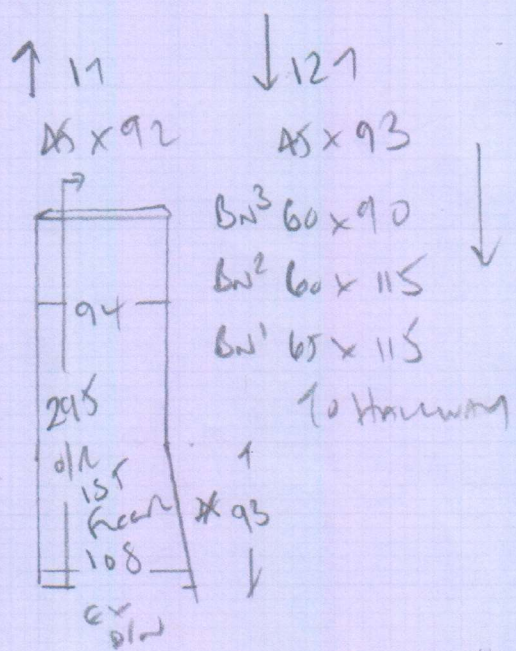

P27638
 PEARSON
 15 HOWARD LANE
 SWIS CNX

1 of 2

MENSON SMILE
COAL 158
 (8cm RETLAR)

1200

1200 x 400
 480m²

- 45x92
- w1 70x108
- w2 80x124
- w3 68x82
- *

P27638
 PEARSON
 15th WATER LANE
 SWIS BRX
 2 of 2