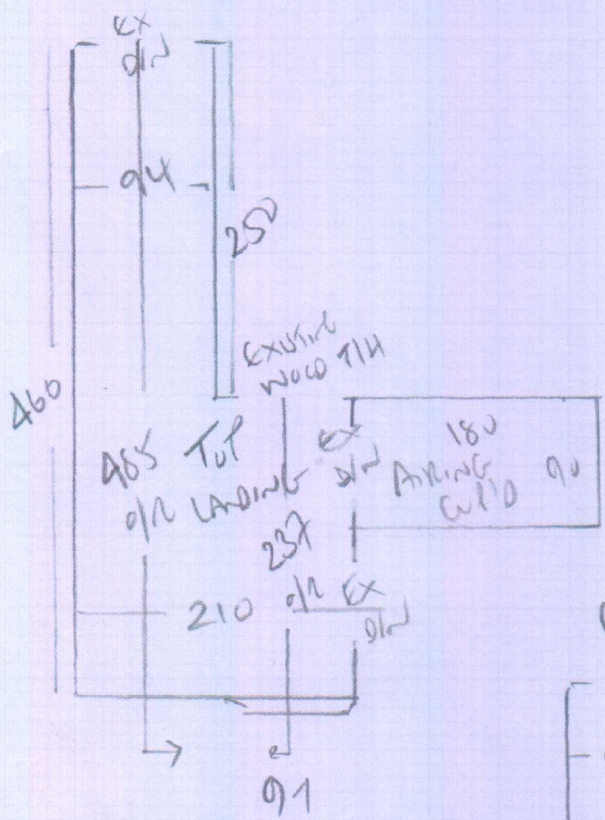

P27638
 PEARSON
 15 HOWARD LANE
 SWIS CNX

1 of 2

MENSON SMILE
COAL 158
 (8cm RETLAR)

1200

1200 x 400
 480m²

- 45x92
- w1 70x108
- w2 80x124
- w3 68x82
- *

P27638
 PEARSON
 15th WATER LANE
 SWIS BRX
 2 of 2