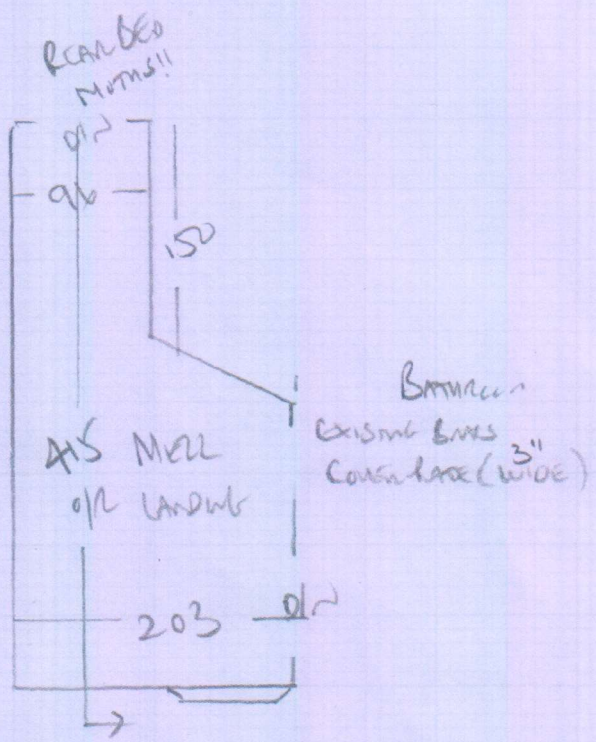

P27638
 PEARSON
 15 HOWARD LANE
 SWIS CNX

1 of 2

MENSON SMILE
COAL 158
 (8cm RETLAR)

1200

1200 x 400
 480m²

- 45x92
- w1 70x108
- w2 80x124
- w3 68x82
- *

P27638
 PEARSON
 15th WATER LANE
 SWIS BRX
 2 of 2